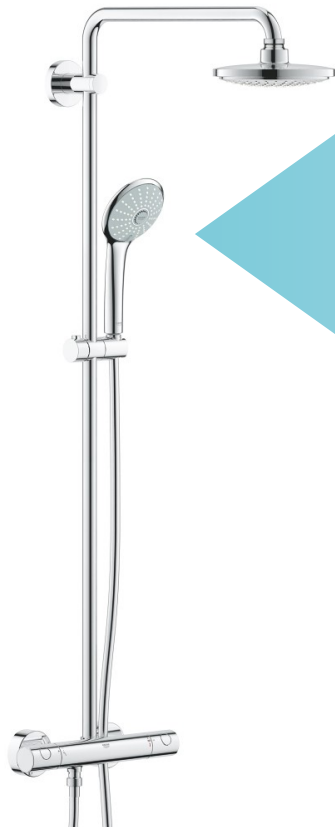

Hand shower Power&Soul Cosmopolitan 115

Silverflex shower hose 1250 mm

GR.34743000

SHOWER HEAD & ARM SET
26062000

CONCEALED BODY
35600000

TRIM SET
29120000

HAND SHOWER
27661000

GR.38772001
Rapid SL 3-in-1 set for WC,
1.13 m installation height

400 mm and head shower rough-in

Hand shower Euphoria Stick

Euphoria wall union with integrated shower holder

GR.34705000

SHOWER HEAD & ARM SET
26475000

CONCEALED BODY
35600000

TRIM SET
29126000

HAND SHOWER
27367000

400 mm and head shower rough-in

Hand shower Euphoria Cube Stick

Euphoria Cube wall union with integrated shower holder

GR.34706000

SHOWER HEAD & ARM SET
26479000

CONCEALED BODY
35600000

TRIM SET
29126000

HAND SHOWER
27370000

1

GR.27922000

Tempesta Cosmopolitan 160 Shower System
with thermostat for wall mounting

2

GR.27922001

Tempesta Cosmopolitan 210 Shower system
with thermostat for wall mounting

3

GR.27296001