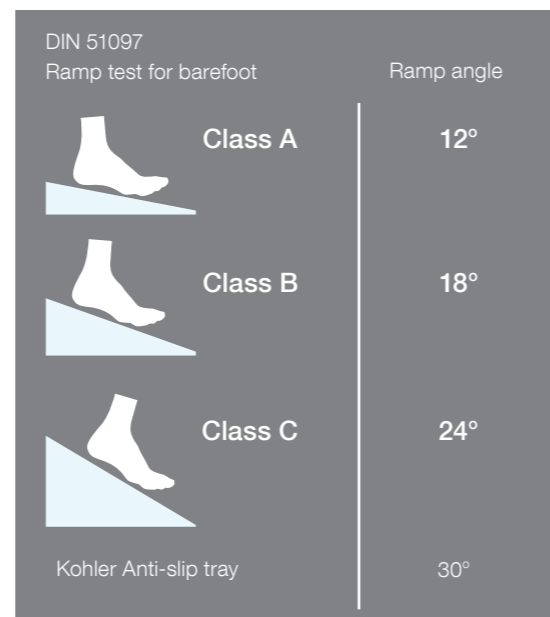

ANTI-SLIP TRAYS					
Tray Shape	Code	Size	Price	Riser Kit	Price
Quadrant 	1.1824.032.AS	800 x 800 x 40mm (radius 550mm)	£302.00	400966	£103.00
	1.1824.033.AS	900 x 900 x 40mm (radius 550mm)	£325.00	400966	£103.00
	1.1824.035.AS	1000 x 800 x 40mm left hand (radius 550mm)	£423.00	400963	£148.00
	1.1824.036.AS	1000 x 800 x 40mm right hand (radius 550mm)	£423.00	400963	£148.00
	1.1824.034.AS	1000 x 1000 x 40mm (radius 550mm)	£402.00	401022	£117.00
	1.1824.037.AS	1200 x 900 x 40mm left hand (radius 550mm)	£480.00	400963	£148.00
Pentagon 	1.1824.038.AS	1200 x 900 x 40mm right hand (radius 550mm)	£480.00	400963	£148.00
	1.1824.039.AS	900 x 900 x 40mm	£318.00	400965	£148.00
	1.1824.040.AS	1200 x 900 x 40mm left hand	£481.00	400962	£148.00
Square 	1.1824.041.AS	1200 x 900 x 40mm right hand	£481.00	400962	£148.00
	1.1824.011.AS*	760 x 760 x 40mm	£185.00	401001	£195.00
	1.1824.012.AS	800 x 800 x 40mm	£209.00	401001	£195.00
	1.1824.014.AS	900 x 900 x 40mm	£320.00	401001	£195.00
Rectangle 	1.1824.017.AS*	1000 x 1000 x 40mm	£448.00	401001	£195.00
	1.1824.013.AS*	900 x 760 x 40mm	£325.00	400960	£91.00
	1.1824.001.AS*	1000 x 700 x 40mm	£345.00	400960	£91.00
	1.1824.015.AS*	1000 x 760 x 40mm	£341.00	400960	£91.00
	1.1824.016.AS	1000 x 800 x 40mm	£357.00	400960	£91.00
	1.1824.018.AS	1100 x 800 x 40mm	£397.00	400961	£95.00
	1.1824.002.AS*	1200 x 700 x 40mm	£429.00	400961	£95.00
	1.1824.019.AS*	1200 x 760 x 40mm	£362.00	400961	£95.00
	1.1824.020.AS	1200 x 800 x 40mm	£386.00	400961	£95.00
	1.1824.021.AS	1200 x 900 x 40mm	£402.00	400961	£95.00
	1.1824.003.AS*	1400 x 700 x 40mm	£504.00	400964	£131.00
	1.1824.022.AS*	1400 x 760 x 40mm	£450.00	400964	£131.00
	1.1824.023.AS	1400 x 800 x 40mm	£543.00	400964	£131.00
	1.1824.024.AS	1400 x 900 x 40mm	£567.00	401021	£209.00
	1.1824.004.AS*	1500 x 700 x 40mm	£575.00	400964	£131.00
	1.1824.025.AS*	1500 x 760 x 40mm	£579.00	400964	£131.00
	1.1824.026.AS	1600 x 700 x 40mm	£668.00	400964	£131.00
1.1824.027.AS	1600 x 760 x 40mm	£689.00	400964	£131.00	
1.1824.028.AS	1600 x 900 x 40mm	£744.00	401021	£209.00	
1.1824.029.AS	1700 x 700 x 40mm	£699.00	400964	£131.00	
1.1824.030.AS	1700 x 760 x 40mm	£728.00	400964	£131.00	
1.1824.031.AS	1700 x 900 x 40mm	£785.00	401021	£209.00	

MADE TO ORDER *Made-to-Order products are available on an extended lead time only. Please contact the sales office for details.