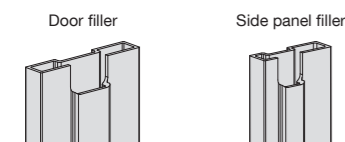

Torsion® Quadrant 788

- Reversible Quadrant
- 8mm thick safety glass
- Clear glazing
- Quick release mechanism for easy cleaning
- 17mm adjustment on each wall profile for out of true walls
- Height from top of tray 1950mm
- Minimum tray width 60mm
- Please note this product requires a two person delivery and installation
- Door always opens towards the curved panel
- Door opening direction dependent on handing of the tray

Reversible Quadrant, right hand enclosure shown

Reversible Quadrant, left hand offset tray shown

Standard Options

Geometric handle

Technical drawings

900 OR 1000
900 mm tray OR 1000 x 800 mm tray
1000 OR 1200
1000 mm tray OR 1200 x 900 mm tray

Optional Filler Section

- Suitable to use with Torsion® doors, side panels and enclosures
- Extends the width of a Torsion door, side panel or enclosure by 10mm

To suit	Code	Price
Door	1.1853.140	£51.00
Side panel	1.1853.141	£51.00