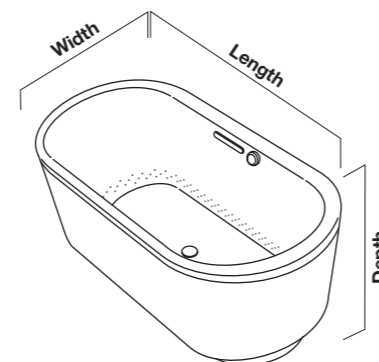

Example: **4041K-422**

1. Model: Reach base unit for corner washbasin

2. Finish: Grey Anthracite

KOHLER dimension system

WCs

Furniture

Baths

How to navigate the KOHLER® Directory