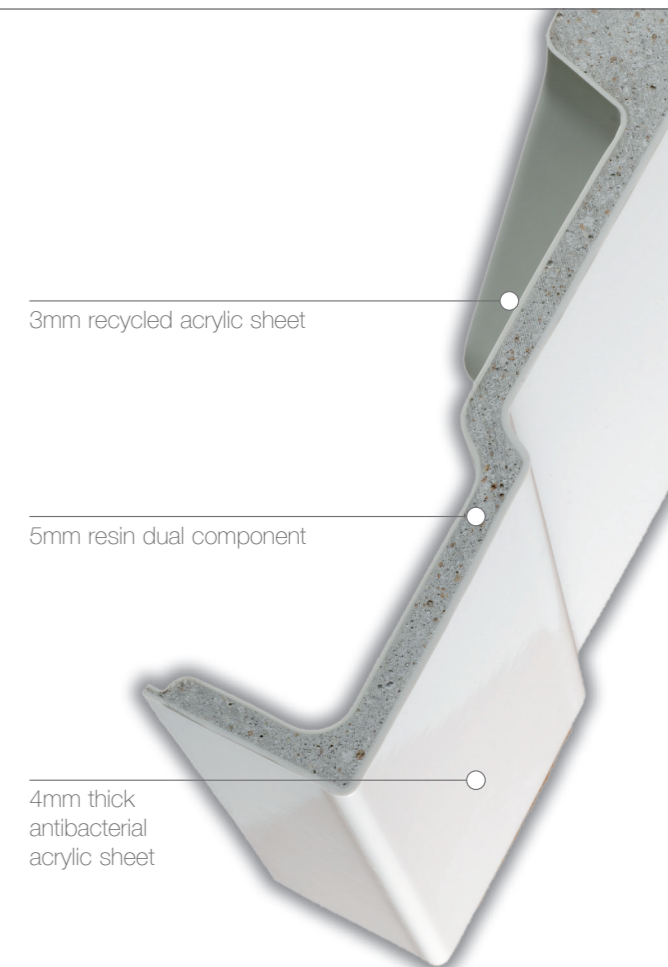

- Luxury acrylic bath.
- The one of a kind material and structure means it is highly robust with little risk of flexing or deforming.
- Extremely robust and sturdy but much more lightweight than cast iron.
- Manufactured in the UK.
- Tested to easily withstand up to 490kg of weight.
- The acrylic skin which forms the structure of the bath has been treated with BioCote[®] for optimum hygiene.
- Extra deep bath and removable gel cushion for a relaxing bathing experience.