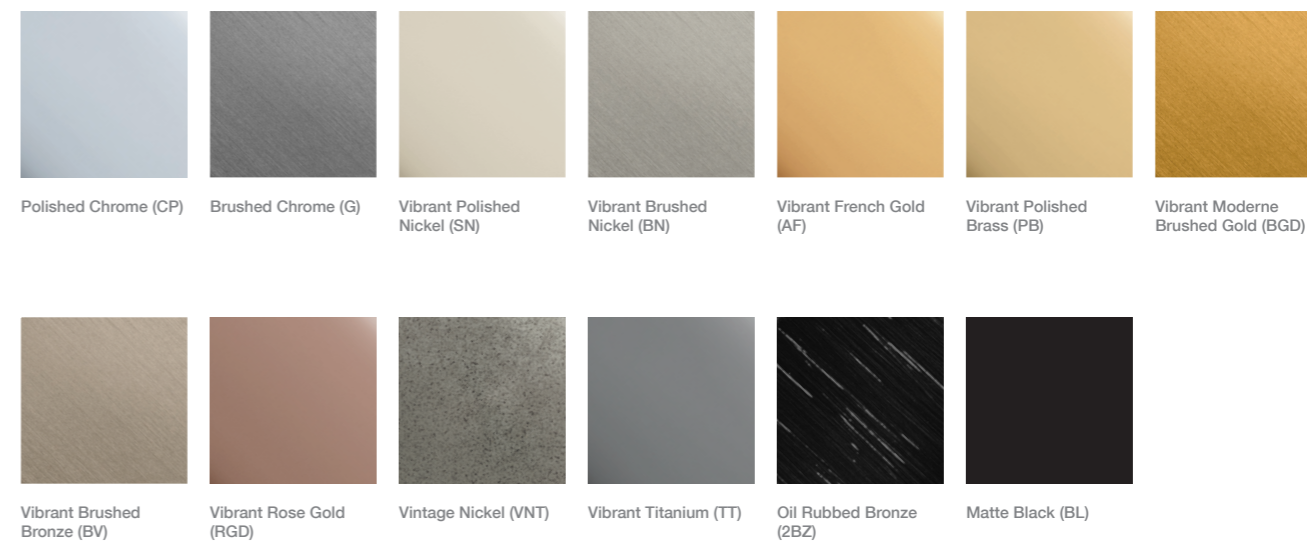

Tap Finishes

The finish you choose is all about the look. With more options than ever, your choice of finish can best reflect your bathroom design vision.