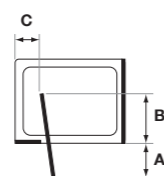

In-Swing Dimensions

Door size	A From front of tray	B From front of tray	C Minimum to wall
760mm	260mm	370mm	90mm
800mm	280mm	370mm	90mm
900mm	330mm	430mm	90mm
1000mm	280mm	370mm	300mm
1200mm	330mm	430mm	400mm