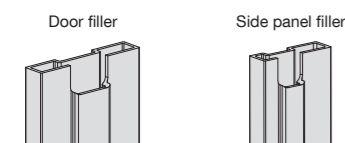

To suit	Code	Price
Door	1.1853.140	£51.00
Side panel	1.1853.141	£51.00

How to order your Torsion® Sliding Enclosure:

Step 1 Select your door size from the tables below.

Left hand door with Geometric handle