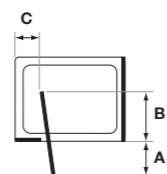

In-Swing Dimensions

Door size	A From front of tray	B From front of tray	C Minimum to wall
760mm	260mm	370mm	90mm
800mm	280mm	370mm	90mm
900mm	330mm	430mm	90mm
1000mm	280mm	370mm	300mm
1200mm	330mm	430mm	400mm