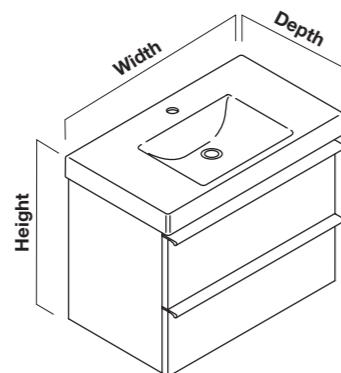

Example: **4041K-422**

1. Model: Reach base unit for corner washbasin

2. Finish: Grey Anthracite

KOHLER dimension system

WCs

Furniture

Baths

How to navigate the KOHLER® Directory