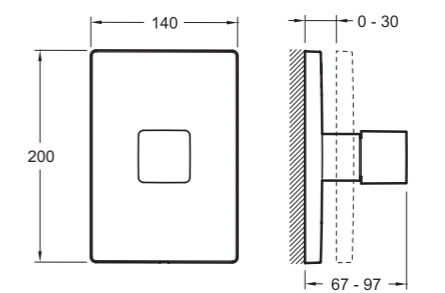

0.5 Bar

AVID / COMPOSED				
Avid™ / Composed _o		Code	Colour	Price
	Avid / Composed towel rail • W457 x D70mm	97494T-CP	Polished Chrome	£68.00
	Avid / Composed towel rail • W610 x D70mm	97495T-CP	Polished Chrome	£90.00
	Avid / Composed double towel rail • W610 x D133mm	97496T-CP	Polished Chrome	£129.00
	Avid / Composed double towel shelf • W610 x D259mm	97497T-CP	Polished Chrome	£218.00
	Avid / Composed towel ring • W252 x D70mm	97498T-CP	Polished Chrome	£46.00