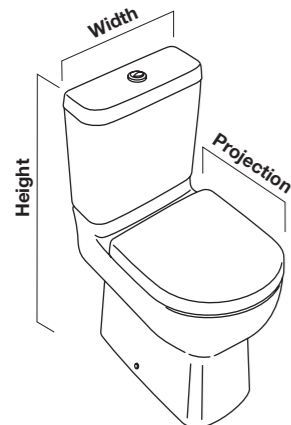

KOHLER® product numbering system

A complete Kohler product number will be comprised of two or three fields depending on unique product characteristics.

The fields are:

1. **1. Model:** This number identifies the basic product
2. **2. Colour/Finish:** This is also an alphanumeric code indicating the colour or finish of the desired product. NA/NF is used when a colour or finish is not required.

Example: **4041K-422**

1. Model: Reach base unit for corner washbasin

2. Finish: Grey Anthracite

KOHLER dimension system

WCs