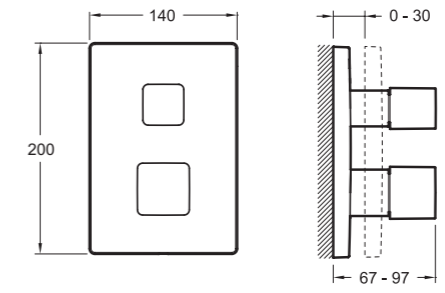

Strayt™		Code	Colour	Min Pressure	Price
	Strayt thermostatic 2-handle 2-hole deck-mount bath/shower mixer <i>For coordinating shower fitting, see from page 240</i>	9129D-CP	Polished Chrome	0.5 bar	£458.00

0.5 Bar

Strayt™		Code	Colour	Min Pressure	Price
	Strayt Thermostatic 2-handle 2-hole wall-mount bath/shower mixer <i>For coordinating shower fitting, see from page 240</i>	9127D-CP	Polished Chrome	0.5 bar	£440.00

0.5 Bar

Modulo™ Square		Code	Colour	Min Pressure	Price
	Square thermostatic built-in single sequential shower valve with 2-way diverter and universal box	C75391D-CP	Polished Chrome	0.5 bar	£510.00
	Item above includes: Universal box Sequential thermostatic mixer with 2-way built in diverter	98699D-NF 75391D-CP	Polished Chrome		£133.00 £377.00

0.5 Bar

Modulo™ Square		Code	Colour	Min Pressure	Price
	Square thermostatic built-in shower valve with flow control, temperature control and universal box	C75387D-CP	Polished Chrome	0.5 bar	£465.00
	Item above includes: Universal box Thermostatic mixer with flow and temperature control	98699D-NF 75387D-CP	Polished Chrome		£133.00 £332.00

0.5 Bar

Modulo™ Square		Code	Colour	Min Pressure	Price
	Square built-in 3-way diverter valve and universal box • For use with C75387D-CP	C75413D-CP	Polished Chrome	0.5 bar	£377.00
	Item above includes: Universal box Joint for combining boxes 3-Way diverter	98699D-NF 98788D-NF 75413D-CP	Polished Chrome		£133.00 £37.00 £207.00

0.5 Bar