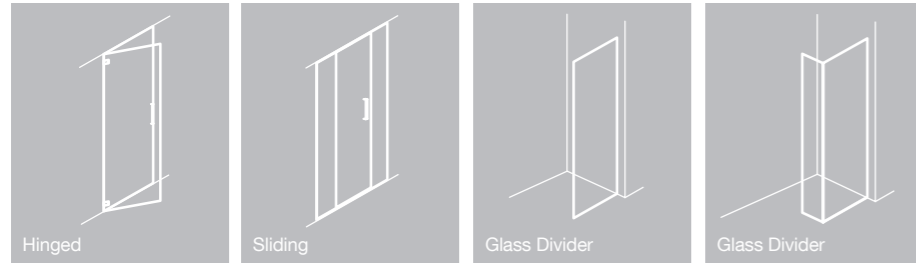

KOHLER® Quality.

Kohler develops, tests and handcrafts shower enclosures that last. Through hard work and no compromise, we have built a reputation as solid as every product we create. We're passionate about what we do and proud of our heritage. Yet we're always looking ahead and ready to evolve. We embrace design innovation whilst never sacrificing the quality and craftsmanship of the Kohler brand, since 1873.

Composed®