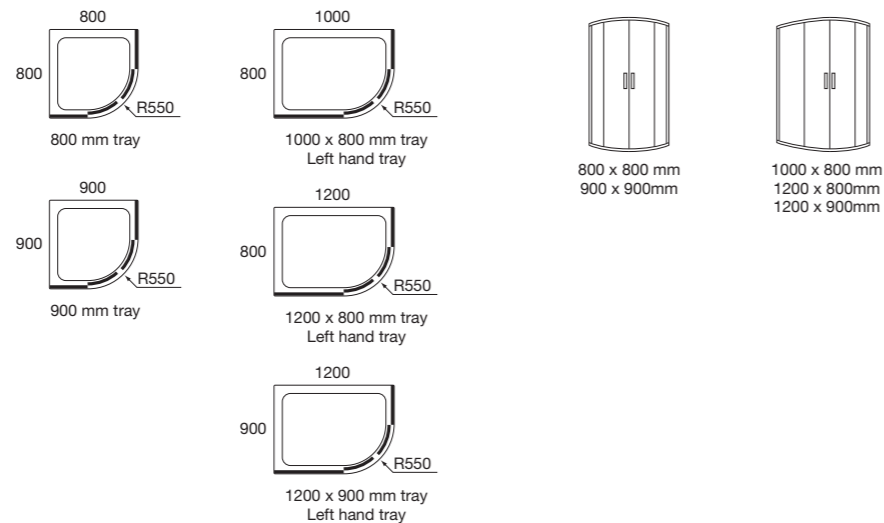

Optional Filler Section

- Suitable to use with Skyline® doors, side panels and enclosures
- Extends the width of a Skyline door, side panel or enclosure by 18mm

To suit	Code	Price
Doors and side panels	1.1857.101	£66.00

How to order your Skyline® Quadrant:

Step 1 Select your Quadrant size from the table below. Price includes door and panels

Reversible quadrant

Door code	Enclosure size	Panel adjustment min-max width	Door opening aperture	Price
C1.1857.119	800 x 800mm	768-798mm	400mm	£689.00
C1.1857.120	900 x 900mm	868-898mm	500mm	£689.00
C1.1857.121	1000 x 800mm	968-998mm 768-798mm	450mm	£770.00
C1.1857.122	1200 x 800mm	1168-1198mm 768-798mm	450mm	£948.00
C1.1857.123	1200 x 900mm	1168-1198mm 868-898mm	500mm	£1,013.00

Step 2 See page 328 for your coordinating tray.