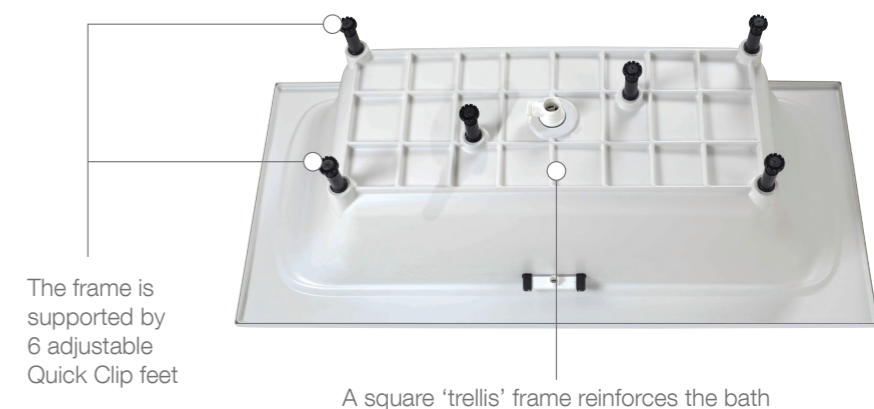

Complements domestic cleaning and acts as an additional protection 24 hours a day.

Freestanding 1800mm bath

1700 x 700mm bath

1700 x 750mm bath

Double ended 1800mm bath

Double ended 1900mm bath

BATHING

BATHSCREENS						
Composed Bathscreen		Code	Colour/Finish	Material	Kg	Price
 	Composed Hinged Bathscreen W1000 x H1550mm • Reversible for left or right fixing • Adjustment for out of true walls • 8mm thick safety glass • Panel A is fixed with panel B hinged	1.1922.031	Clear Glass		36.5	£605.00
	Recommended items: 10mm bathscreen filler profile or 18mm bathscreen filler profile	1.1862.230 1.1862.231				£40.00 £42.00
	 <p>Panel A 300mm Panel B 700mm</p>					
						
Single Bathscreen 050		Code	Colour/Finish	Material	Kg	Price
	Single Panel Bathscreen W800 x H1450mm • 5mm Safety glass • Adjustment for out-of-true walls • Swing in and swing out		Clear Glass		25	
	Single Panel Reversible Square	1.1863.068				£323.00
	Single Panel Reversible Round	1.1863.069				£323.00
	Single Panel Reversible Sail	1.1863.009				£330.00
 <p>Reversible Round Reversible Sail Reversible Square</p>						
						

Bathscreen 051/052		Code	Colour / Finish	Material	Kg	Price
	A Reversible Twin Panel Sail W900 x H1550mm Reversible Twin Panel Square W900 x H1550mm • Fixed panel for folding screens • All panels are reversible • 5mm Safety glass • Hinged from fixed panel & folds to 90°	2.1863.001 1.1863.002	Clear Glass		24 24	£368.00 £368.00
	B Reversible Twin Panel Sail W800 x H1550mm Reversible Twin Panel Square W800 x H1550mm • Fixed panel for folding screens • All panels are reversible • 5mm Safety glass • Hinged from fixed panel & folds to 90°	2.1863.046 2.1863.047	Clear Glass		22 22	£368.00 £368.00
	 <p>A 900 mm B 800 mm</p> <p>1550 mm 1550 mm</p> <p>300 mm 500 mm</p> <p>Reversible Reversible</p>					
						