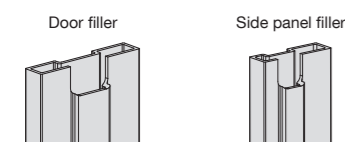

Torsion® Hinged Enclosure 762

- Unhanded - orientation to be decided on installation by engineer
- Side panels are reversible
- 8mm thick safety glass
- Clear glazing
- Flush-fitting bonded hinges for ease of cleaning
- Adjustable ball catch for reliable operation
- 20mm adjustment on each wall profile for out-of-true walls
- Height from top of tray 1950mm
- Minimum tray rim width 60mm

Standard Options

Geometric handle

Technical drawings

Reversible door and side panel

For door sizes 1000 / 1200mm (A+B)
200(A) + 800(B) = 1000mm
300(A) + 900(B) = 1200mm

Reversible door and side panel

For door sizes 760 / 800 / 900mm

Reversible door left hand enclosure shown

Optional Filler Section

- Suitable to use with Torsion® doors, side panels and enclosures
- Extends the width of a Torsion door, side panel or enclosure by 10mm

To suit	Code	Price
Door	1.1853.140	£51.00
Side panel	1.1853.141	£51.00