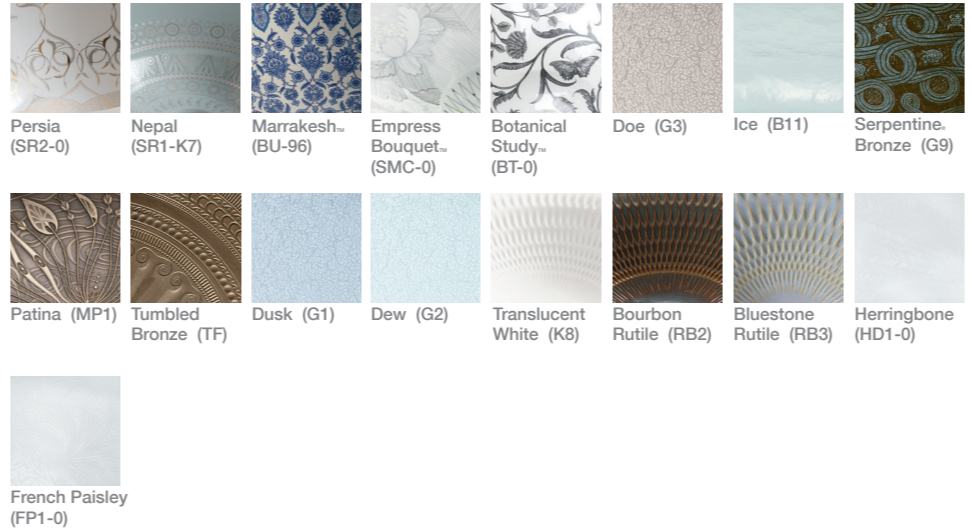

Colour Indexes

Artist Editions, Pattern Index

Furniture Finish Index

Moxie® Finish Index

Enclosure Finish Index

Taps Finish Index

DTV Prompt® Finish Index

Icon Key