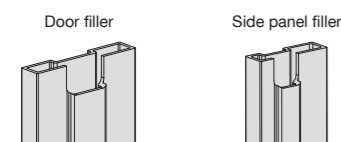

Optional Filler Section

- Suitable to use with Torsion® doors, side panels and enclosures
- Extends the width of a Torsion door, side panel or enclosure by 10mm

To suit	Code	Price
Door	1.1853.140	£48.00