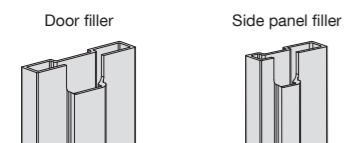

Torsion® Hinged Pentagon 765

- Unhanded - orientation to be decided on installation by engineer
- Extended pentagons are handed to suit tray, state left or right when ordering
- 8mm thick safety glass
- Clear glazing
- Flush-fitting bonded hinges for ease of cleaning
- Adjustable ball catch for reliable operation
- 20mm adjustment on each wall profile for out-of-true walls
- Height from top of tray 1950mm
- Minimum tray rim width 60mm

Standard Options

Geometric handle

Technical drawings

Reversible door left hand Pentagon shown

Reversible door   Reversible door   Reversible extended panel   Reversible extended panel

Left hand   Right hand

Optional Filler Section

- Suitable to use with Torsion® doors, side panels and enclosures
- Extends the width of a Torsion door, side panel or enclosure by 10mm

To suit	Code	Price
Door	1.1853.140	£51.00
Side panel	1.1853.141	£51.00