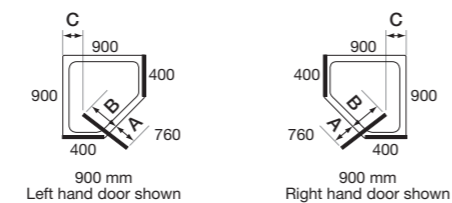

Standard Options

Geometric handle

Technical drawings

Left hand door Right hand door Reversible extended panel Reversible extended panel

Left hand Pentagon shown

In-Swing Pentagon Dimensions

A	B	C	D
From front of tray	From front of tray	Minimum to wall	Minimum to wall
260mm	370mm	210mm	590mm