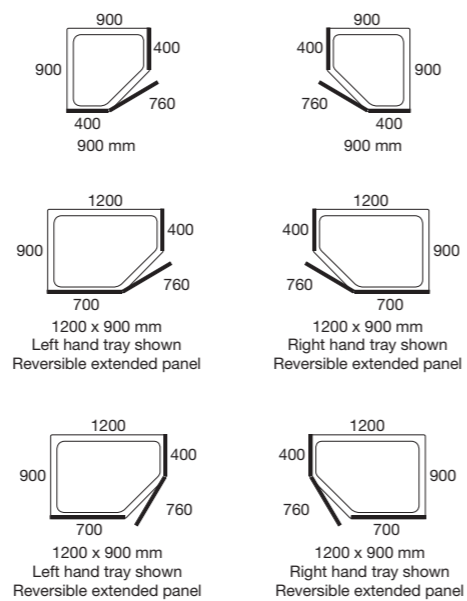

Torsion® Hinged Pentagon 765

- Unhanded - orientation to be decided on installation by engineer
- Extended pentagons are handed to suit tray, state left or right when ordering
- 8mm thick safety glass
- Clear glazing
- Flush-fitting bonded hinges for ease of cleaning
- Adjustable ball catch for reliable operation
- 20mm adjustment on each wall profile for out-of-true walls
- Height from top of tray 1950mm
- Minimum tray rim width 60mm

Standard Options

Geometric handle

Technical drawings

Reversible door left hand Pentagon shown

Reversible door   Reversible door   Reversible extended panel   Reversible extended panel

Left hand   Right hand

Optional Filler Section

- Suitable to use with Torsion® doors, side panels and enclosures
- Extends the width of a Torsion door, side panel or enclosure by 10mm

To suit	Code	Price
Door	1.1853.140	£51.00
Side panel	1.1853.141	£51.00

How to order your Torsion® Hinged Pentagon:

Step 1 Select your door size from the table below. Price includes door and two panels

Geometric handle

Code	Tray size	Door adjustment min-max width	Door opening aperture	Price
C1.1853.122HG	900 x 900mm	720-740mm	620mm	£1,495.00
C1.1853.123HG	1200 x 900mm	720-740mm	620mm	£1,750.00

Step 2 See page 328 for your coordinating tray.