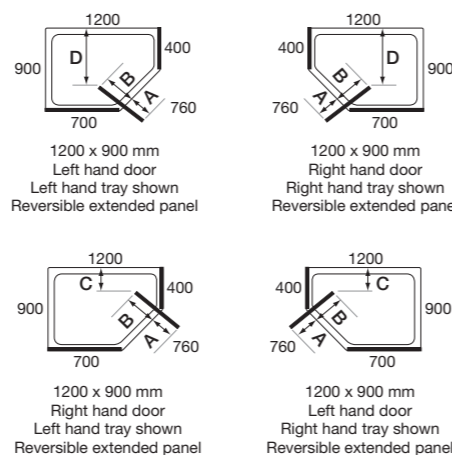

Optional Filler Section

- Suitable to use with Torsion® doors, side panels and enclosures
- Extends the width of a Torsion door, side panel or enclosure by 10mm

To suit	Code	Price
Door	1.1853.140	£48.00