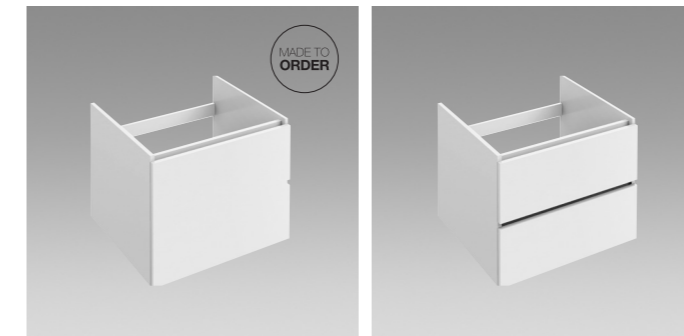

Base unit 1 drawer cut for waste W570 x D500 x H406mm £513.00 17 kg	7276K -N18, -E10*	Base unit 2 drawers cut for waste W570 x D500 x H406mm £603.00 25 kg	7278K -N18, -E10
		Base unit 2 drawers no cut-out for waste W570 x D500 x H406mm £603.00 25 kg	7279K -N18, -E10

STANDARD COUNTERTOP

Product code	Product description	Dimensions (mm)	Bracket option 1 (Required)*	Bracket option 2 (Required)*	Towel rail (Optional)	End covers	Prices
B50K-0800-N18*	Parallel countertop 800 Gloss White	W800 X D520 X H60	EB509-NF	EB507-BME	EB506-BME	EB508-BME	£342.00
B50K-0600-N18	Parallel countertop 600 Gloss White	W600 X D520 X H60	EB509-NF	EB507-BME	EB506-BME	EB508-BME	£297.00

*Colour finish Made-to-Order

MADE-TO-ORDER COUNTERTOP

Product code	Product description	Dimensions (mm)	Bracket option 1 (Required)*	Bracket option 2 (Required)*	Towel rail (Optional)	End covers	Prices
B50K-1200-E10*	Parallel countertop 1200 Quebec Oak	W1200 X D520 X H60	EB509-NF	EB507-BME	EB506-BME	EB508-BME	£437.00
B50K-1200-N18*	Parallel countertop 1200 Gloss White	W1200 X D520 X H60	EB509-NF	EB507-BME	EB506-BME	EB508-BME	£437.00
B50K-1000-E10*	Parallel countertop 1000 Quebec Oak	W1000 X D520 X H60	EB509-NF	EB507-BME	EB506-BME	EB508-BME	£393.00
B50K-1000-N18*	Parallel countertop 1000 Gloss White	W1000 X D520 X H60	EB509-NF	EB507-BME	EB506-BME	EB508-BME	£393.00
B50K-0800-E10*	Parallel countertop 800 Quebec Oak	W800 X D520 X H60	EB509-NF	EB507-BME	EB506-BME	EB508-BME	£342.00
B50K-0600-E10*	Parallel countertop 600 Quebec Oak	W600 X D520 X H60	EB509-NF	EB507-BME	EB506-BME	EB508-BME	£342.00

*Made-to-order