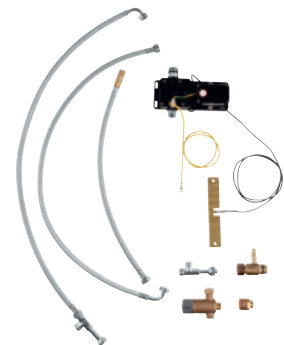

HP

**31 375 000**  
Minta Sink Mixer L-Spout - Chrome  
RRP £210.23

HP

**32 917 000**  
Minta Sink Mixer C-Spout - Chrome  
RRP £167.97

HP

**32 321 000**  
Minta Sink Mixer C-Spout with Pull-out  
Spray - Chrome  
RRP £210.23

HP

**30 309 000**  
Foot Control Retro Fit Kit available for  
other Grohe Pull-out Sink Mixers  
RRP £337.01

HP High pressure water system

Available from GROHE approved kitchen distributors. [grohe.co.uk](http://grohe.co.uk)