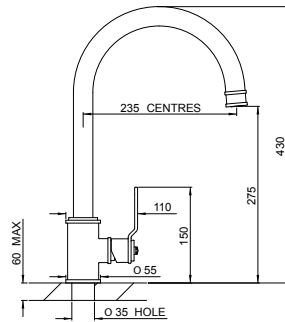

Product No	Finish	RRP (Excl. VAT)
4512 HS CP	Chrome	£339.00
4512 HS NI	Nickel	£372.90
4512 HS PF	Pewter	£406.80
Special Finishes		
4512 HS BZ	English Bronze	£423.80
4512 HS IG	Gold	£457.70
4512 HS BR	Polished Brass	£457.70
4512 HS SB	Satin Brass	£457.70
4512 HS AB	Aged Brass	£457.70

Single lever mixer with textured handle