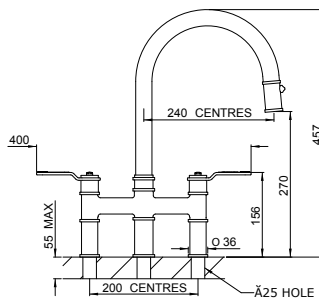

Product No	Finish	RRP (Excl. VAT)
4549 HTCP	Chrome	£577.40
4549 HTNI	Nickel	£635.20
4549 HTPF	Pewter	£692.90
Special Finishes		
4549 HTBZ	English Bronze	£721.80
4549 HTIG	Gold	£779.50
4549 HTBR	Polished Brass	£779.50
4549 HTSB	Satin Brass	£779.50
4549 HTAB	Aged Brass	£779.50