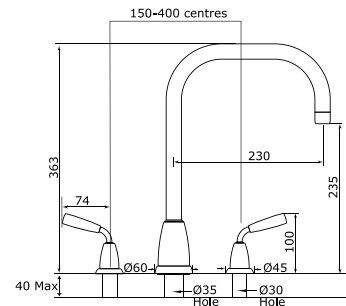

Three hole sink mixer with U spout and lever handles

Product No	Finish	RRP (Excl. VAT)
4873 CP	Chrome	£433.80
4873 NI	Nickel	£477.30
4873 PF	Pewter	£520.70
Special Finishes		
4873 BZ	English Bronze	£542.30
4873 IG	Gold	£585.60
4873 BR	Polished Brass	£585.60
4873 SB	Satin Brass	£585.60
4873 AB	Aged Brass	£585.60

Single Flow Spout