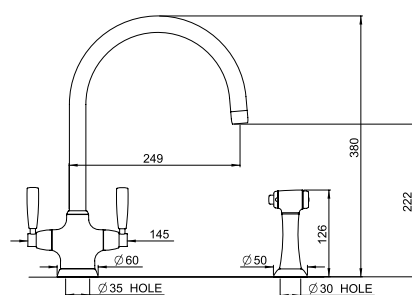

With lever handles and rinse

Product No	Finish	RRP (Excl. VAT)
4485 CP	Chrome	£453.10
4485 NI	Nickel	£498.40
4485 PF	Pewter	£543.60
Special Finishes		
4485 BZ	English Bronze	£566.50
4485 IG	Gold	£611.80
4485 BR	Polished Brass	£611.80
4485 SB	Satin Brass	£611.80
4485 AB	Aged Brass	£611.80

Single Flow Spout

Filtration version available, see page 21

Bibcock with lever handles (pair)

Product No	Finish	RRP (Excl. VAT)
4832 CP	Chrome	£343.10
4832 NI	Nickel	£377.40
4832 PF	Pewter	£411.50
Special Finishes		
4832 BZ	English Bronze	£429.00
4832 IG	Gold	£463.20
4832 BR	Polished Brass	£463.20
4832 SB	Satin Brass	£463.20
4832 AB	Aged Brass	£463.20