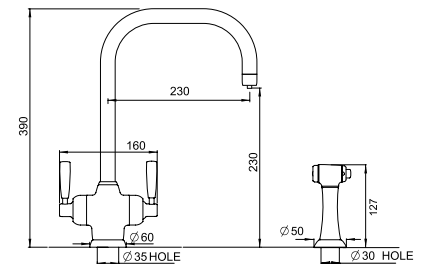

With filtration, U spout and rinse

Product No	Finish	RRP (Excl. VAT)
1545 CP	Chrome	£842.80
1545 NI	Nickel	£927.10
1545 PF	Pewter	£1011.10
Special Finishes		
1545 BZ	English Bronze	£1053.20
1545 IG	Gold	£1137.50
1545 BR	Polished Brass	£1137.50
1545 SB	Satin Brass	£1137.50
1545 AB	Aged Brass	£1137.50