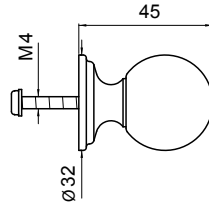

Product No	Finish	RRP (Excl. VAT)
6060 CP	Chrome	£200.70
6060 NI	Nickel	£210.80
6060 PF	Pewter	£240.80
Special Finishes		
6060 BZ	English Bronze	£250.90
6060 IG	Gold	£270.80
6060 BR	Polished Brass	£270.80
6060 SB	Satin Brass	£270.80
6060 AB	Aged Brass	£270.80