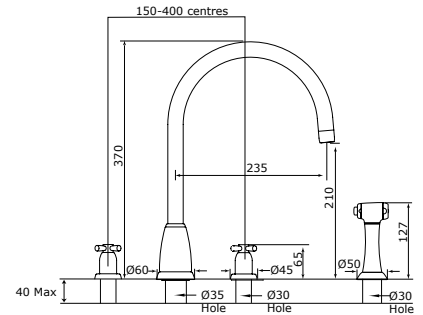

Four hole sink mixer with C spout, crosstop handles and rinse

Product No	Finish	RRP (Excl. VAT)
4890 CP	Chrome	£587.50
4890 NI	Nickel	£646.40
4890 PF	Pewter	£705.20
Special Finishes		
4890 BZ	English Bronze	£734.40
4890 IG	Gold	£793.20
4890 BR	Polished Brass	£793.20
4890 SB	Satin Brass	£793.20
4890 AB	Aged Brass	£793.20

Single Flow Spout