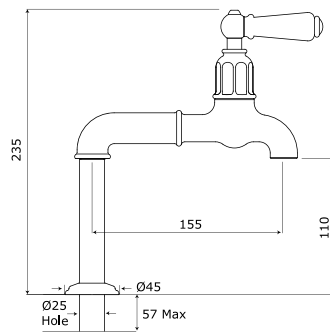

Deck mounted with porcelain lever handles (pair)

Product No	Finish	RRP (Excl.VAT)
4332 CP	Chrome	£270.30
4332 NI	Nickel	£297.40
4332 PF	Pewter	£324.30
Special Finishes		
4332 BZ	English Bronze	£337.80
4332 IG	Gold	£367.20
4332 BR	Polished Brass	£367.20
4332 SB	Satin Brass	£367.20
4332 AB	Aged Brass	£367.20