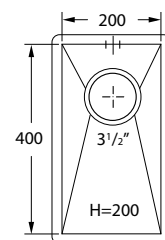

Product No	Finish	RRP (Excl. VAT)
2620 SS	Stainless Steel	£485.80