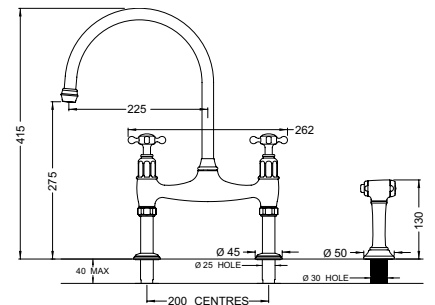

Deck mounted two hole with crosstop handles and rinse

Product No	Finish	RRP (Excl. VAT)
4172 CP	Chrome	£549.90
4172 NI	Nickel	£605.30
4172 PF	Pewter	£660.00
Special Finishes		
4172 BZ	English Bronze	£687.60
4172 IG	Gold	£746.40
4172 BR	Polished Brass	£746.40
4172 SB	Satin Brass	£746.40
4172 AB	Aged Brass	£746.40

Single Flow Spout