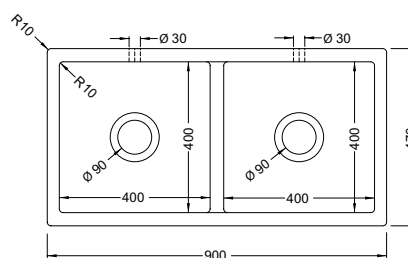

Product No	Finish	RRP (Excl. VAT)
2490 WH	White	£589.90
2490 AW	Antique White	£589.90