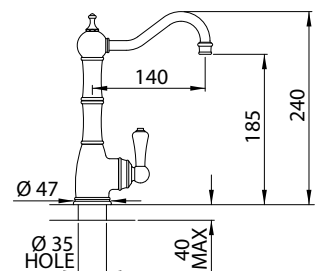

MIMAS

Mini instant hot water tap

With lever handle

Product No	Finish	RRP (Excl. VAT)
1347 CP	Chrome	£815.00
1347 NI	Nickel	£856.30
1347 PF	Pewter	£917.70
Special Finishes		
1347 BZ	English Bronze	£940.10
1347 IG	Gold	£962.50
1347 BR	Polished Brass	£962.50
1347 SB	Satin Brass	£962.50
1347 AB	Aged Brass	£962.50

PARTHIAN

Mini instant hot water tap

With lever handle

Product No	Finish	RRP (Excl. VAT)
1307 CP	Chrome	£820.80
1307 NI	Nickel	£862.10
1307 PF	Pewter	£923.50
Special Finishes		
1307 BZ	English Bronze	£944.80
1307 IG	Gold	£965.00
1307 BR	Polished Brass	£965.00
1307 SB	Satin Brass	£965.00
1307 AB	Aged Brass	£965.00

AQUITAINE

Mini instant hot water tap

With lever handle

Product No	Finish	RRP (Excl. VAT)
1323 CP	Chrome	£859.80
1323 NI	Nickel	£903.60
1323 PF	Pewter	£967.30
Special Finishes		
1323 BZ	English Bronze	£989.70
1323 IG	Gold	£1010.90
1323 BR	Polished Brass	£1010.90
1323 SB	Satin Brass	£1010.90
1323 AB	Aged Brass	£1010.90