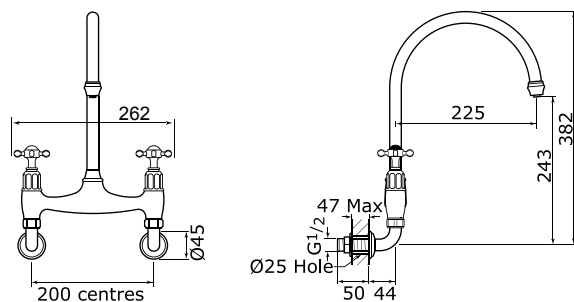

Wall unions are fixed to 200mm centres.
Wall mounted products are not available with rinse option.

Wall mounted two hole with crosstop handles

Product No	Finish	RRP (Excl.VAT)
4182 CP	Chrome	£403.40
4182 NI	Nickel	£444.00
4182 PF	Pewter	£484.00
Special Finishes		
4182 BZ	English Bronze	£504.30
4182 IG	Gold	£548.40
4182 BR	Polished Brass	£548.40
4182 SB	Satin Brass	£548.40
4182 AB	Aged Brass	£548.40

Biflow Spout