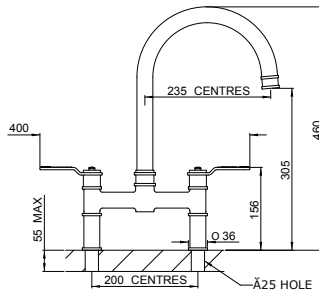

Product No	Finish	RRP (Excl. VAT)
4593 HTCP	Chrome	£423.60
4593 HTNI	Nickel	£466.00
4593 HTPF	Pewter	£508.40
Special Finishes		
4593 HTBZ	English Bronze	£529.50
4593 HTIG	Gold	£571.90
4593 HTBR	Polished Brass	£571.90
4593 HTSB	Satin Brass	£571.90
4593 HTAB	Aged Brass	£571.90

Lever mixer with pull-down and smooth handle