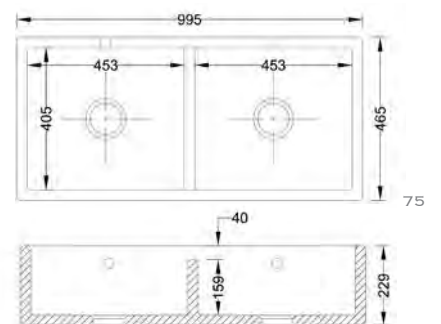

Product No	Finish	RRP (Excl. VAT)
2400 WH	White	£626.10
2400 AW	Antique White	£626.10