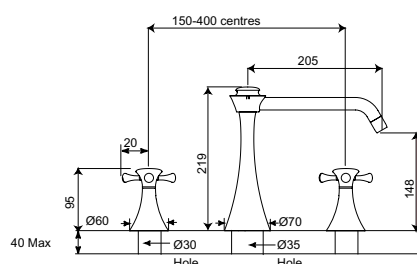

Three hole sink mixer with crosstop handles

Product No	Finish	RRP (Excl. VAT)
4592 CP	Chrome	£652.50
4592 NI	Nickel	£717.70
4592 PF	Pewter	£783.00
Special Finishes		
4592 BZ	English Bronze	£815.70
4592 IG	Gold	£880.90
4592 BR	Polished Brass	£880.90
4592 SB	Satin Brass	£880.90
4592 AB	Aged Brass	£880.90

Single Flow Spout