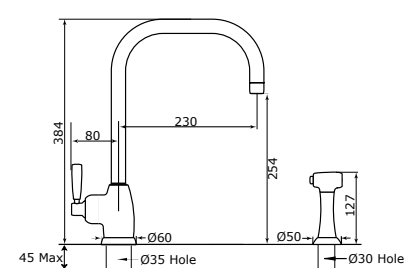

Single Flow Spout