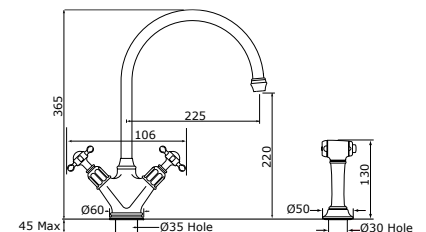

C spout with crosstop handles and rinse

Product No	Finish	RRP (Excl. VAT)
4365 CP	Chrome	£475.10
4365 NI	Nickel	£522.60
4365 PF	Pewter	£570.10
Special Finishes		
4365 BZ	English Bronze	£593.90
4365 IG	Gold	£644.60
4365 BR	Polished Brass	£644.60
4365 SB	Satin Brass	£644.60
4365 AB	Aged Brass	£644.60

Single Flow Spout

C spout with porcelain lever handles

Product No	Finish	RRP (Excl. VAT)
4387 CP	Chrome	£333.50
4387 NI	Nickel	£366.80
4387 PF	Pewter	£400.20
Special Finishes		
4387 BZ	English Bronze	£416.80
4387 IG	Gold	£453.40
4387 BR	Polished Brass	£453.40
4387 SB	Satin Brass	£453.40
4387 AB	Aged Brass	£453.40

Biflow Spout