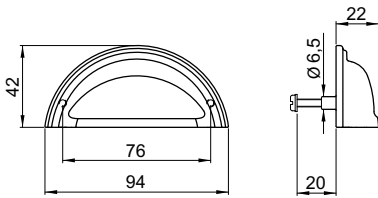

## SHELL

One size

Drawer pull handle  
(5 Boxed)

Product No	Finish	RRP (Excl. VAT)
6055 CP	Chrome	£131.90
6055 NI	Nickel	£138.50
6055 PF	Pewter	£158.20
Special Finishes		
6055 BZ	English Bronze	£164.90
6055 IG	Gold	£197.70
6055 BR	Polished Brass	£197.70
6055 SB	Satin Brass	£197.70
6055 AB	Aged Brass	£197.70