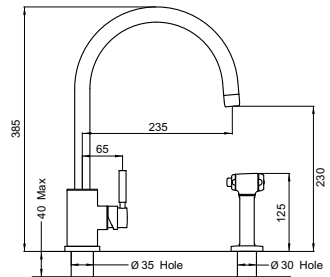

C spout with lever handle and rinse

Product No	Finish	RRP (Excl. VAT)
4012 CP	Chrome	£464.50
4012 NI	Nickel	£511.00
4012 PF	Pewter	£557.30
Special Finishes		
4012 BZ	English Bronze	£580.60
4012 IG	Gold	£627.10
4012 BR	Polished Brass	£627.10
4012 SB	Satin Brass	£627.10
4012 AB	Aged Brass	£627.10

Single Flow Spout