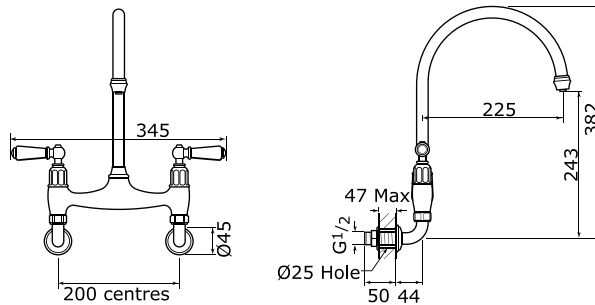

IONIAN

Sink mixer

Wall mounted two hole with porcelain lever handles

Product No	Finish	RRP (Excl.VAT)
4183 CP	Chrome	£403.40
4183 NI	Nickel	£444.00
4183 PF	Pewter	£484.00
Special Finishes		
4183 BZ	English Bronze	£504.30
4183 IG	Gold	£548.40
4183 BR	Polished Brass	£548.40
4183 SB	Satin Brass	£548.40
4183 AB	Aged Brass	£548.40

Biflow Spout