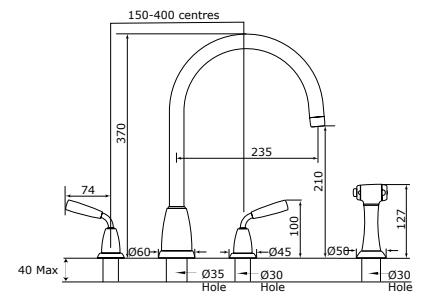

Four hole sink mixer with C spout, lever handles and rinse

Product No	Finish	RRP (Excl. VAT)
4876 CP	Chrome	£575.40
4876 NI	Nickel	£633.10
4876 PF	Pewter	£690.60
Special Finishes		
4876 BZ	English Bronze	£719.30
4876 IG	Gold	£776.70
4876 BR	Polished Brass	£776.70
4876 SB	Satin Brass	£776.70
4876 AB	Aged Brass	£776.70

Single Flow Spout