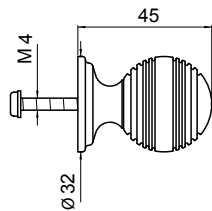

Drawer pull handle
(10 Boxed)

Product No	Finish	RRP (Excl. VAT)
6070 CP	Chrome	£200.70
6070 NI	Nickel	£210.80
6070 PF	Pewter	£240.80
Special Finishes		
6070 BZ	English Bronze	£250.90
6070 IG	Gold	£270.80
6070 BR	Polished Brass	£270.80
6070 SB	Satin Brass	£270.80
6070 AB	Aged Brass	£270.80