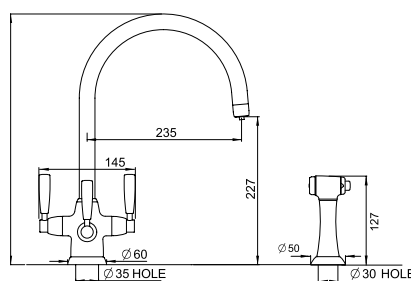

With filtration and rinse

Product No	Finish	RRP (Excl. VAT)
1580 CP	Chrome	£856.10
1580 NI	Nickel	£941.90
1580 PF	Pewter	£1027.30
Special Finishes		
1580 BZ	English Bronze	£1070.10
1580 IG	Gold	£1155.90
1580 BR	Polished Brass	£1155.90
1580 SB	Satin Brass	£1155.90
1580 AB	Aged Brass	£1155.90

Non-filtration version available, see page 43

With filtration

Product No	Finish	RRP (Excl. VAT)
1420 CP	Chrome	£644.50
1420 NI	Nickel	£709.10
1420 PF	Pewter	£773.50
Special Finishes		
1420 BZ	English Bronze	£805.60
1420 IG	Gold	£876.30
1420 BR	Polished Brass	£876.30
1420 SB	Satin Brass	£876.30
1420 AB	Aged Brass	£876.30