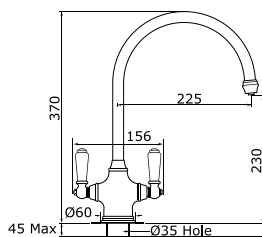

C spout with porcelain single lever handle

Product No	Finish	RRP (Excl. VAT)
4341 CP	Chrome	£325.70
4341 NI	Nickel	£358.20
4341 PF	Pewter	£390.80
Special Finishes		
4341 BZ	English Bronze	£407.00
4341 IG	Gold	£442.50
4341 BR	Polished Brass	£442.50
4341 SB	Satin Brass	£442.50
4341 AB	Aged Brass	£442.50

Single Flow Spout

C spout with porcelain single lever handle and rinse

Product No	Finish	RRP (Excl. VAT)
4346 CP	Chrome	£467.20
4346 NI	Nickel	£514.00
4346 PF	Pewter	£560.60
Special Finishes		
4346 BZ	English Bronze	£584.00
4346 IG	Gold	£633.70
4346 BR	Polished Brass	£633.70
4346 SB	Satin Brass	£633.70
4346 AB	Aged Brass	£633.70

Single Flow Spout

The hole centre for this product should be a minimum distance of 70mm from wall.

Filtration version available, see page 22

C spout with porcelain lever handles

Product No	Finish	RRP (Excl. VAT)
4460 CP	Chrome	£325.20
4460 NI	Nickel	£357.60
4460 PF	Pewter	£390.20
Special Finishes		
4460 BZ	English Bronze	£406.30
4460 IG	Gold	£441.70
4460 BR	Polished Brass	£441.70
4460 SB	Satin Brass	£441.70
4460 AB	Aged Brass	£441.70

Biflow Spout

C spout with porcelain lever handles and rinse

Product No	Finish	RRP (Excl. VAT)
4360 CP	Chrome	£466.80
4360 NI	Nickel	£513.40
4360 PF	Pewter	£560.10
Special Finishes		
4360 BZ	English Bronze	£583.30
4360 IG	Gold	£632.90
4360 BR	Polished Brass	£632.90
4360 SB	Satin Brass	£632.90
4360 AB	Aged Brass	£632.90

Single Flow Spout

PHOENICIAN

Monobloc sink mixer

Filtration version available, see page 22