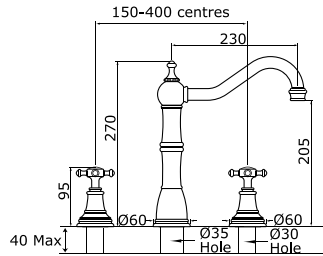

Three hole sink mixer with crosstop handles

Product No	Finish	RRP (Excl. VAT)
4770 CP	Chrome	£505.00
4770 NI	Nickel	£555.40
4770 PF	Pewter	£605.90
Special Finishes		
4770 BZ	English Bronze	£631.20
4770 IG	Gold	£686.20
4770 BR	Polished Brass	£686.20
4770 SB	Satin Brass	£686.20
4770 AB	Aged Brass	£686.20

Single Flow Spout