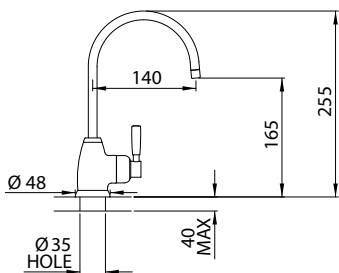

MIMAS

Mini instant hot water tap

With lever handle

Product No	Finish	RRP (Excl. VAT)
1347 CP	Chrome	£815.00
1347 NI	Nickel	£856.30
1347 PF	Pewter	£917.70
Special Finishes		
1347 BZ	English Bronze	£940.10
1347 IG	Gold	£962.50
1347 BR	Polished Brass	£962.50
1347 SB	Satin Brass	£962.50
1347 AB	Aged Brass	£962.50

PARTHIAN

Mini instant hot water tap

With lever handle

Product No	Finish	RRP (Excl. VAT)
1307 CP	Chrome	£820.80
1307 NI	Nickel	£862.10
1307 PF	Pewter	£923.50
Special Finishes		
1307 BZ	English Bronze	£944.80
1307 IG	Gold	£965.00
1307 BR	Polished Brass	£965.00
1307 SB	Satin Brass	£965.00
1307 AB	Aged Brass	£965.00

AQUITAINE

Mini instant hot water tap

With lever handle

Product No	Finish	RRP (Excl. VAT)
1323 CP	Chrome	£859.80
1323 NI	Nickel	£903.60
1323 PF	Pewter	£967.30
Special Finishes		
1323 BZ	English Bronze	£989.70
1323 IG	Gold	£1010.90
1323 BR	Polished Brass	£1010.90
1323 SB	Satin Brass	£1010.90
1323 AB	Aged Brass	£1010.90