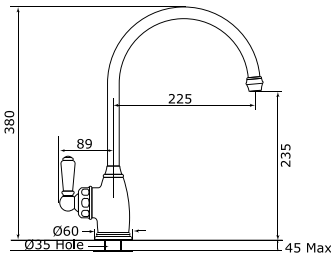

C spout with porcelain single lever handle

Product No	Finish	RRP (Excl. VAT)
4341 CP	Chrome	£325.70
4341 NI	Nickel	£358.20
4341 PF	Pewter	£390.80
Special Finishes		
4341 BZ	English Bronze	£407.00
4341 IG	Gold	£442.50
4341 BR	Polished Brass	£442.50
4341 SB	Satin Brass	£442.50
4341 AB	Aged Brass	£442.50

Single Flow Spout