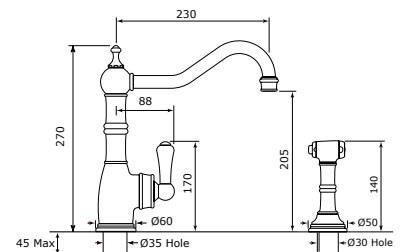

With single lever handle and rinse

Product No	Finish	RRP (Excl. VAT)
4746 CP	Chrome	£517.20
4746 NI	Nickel	£568.60
4746 PF	Pewter	£620.40
Special Finishes		
4746 BZ	English Bronze	£646.30
4746 IG	Gold	£701.60
4746 BR	Polished Brass	£701.60
4746 SB	Satin Brass	£701.60
4746 AB	Aged Brass	£701.60

Single Flow Spout