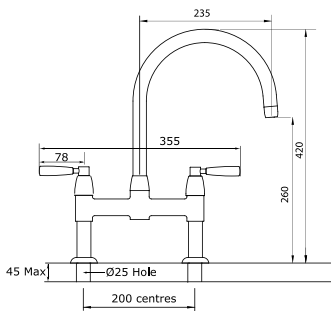

Two hole sink mixer with
lever handles

Product No	Finish	RRP (Excl. VAT)
4293 CP	Chrome	£403.40
4293 NI	Nickel	£444.00
4293 PF	Pewter	£484.00
Special Finishes		
4293 BZ	English Bronze	£504.00
4293 IG	Gold	£544.50
4293 BR	Polished Brass	£544.50
4293 SB	Satin Brass	£544.50
4293 AB	Aged Brass	£544.50

Biflow Spout