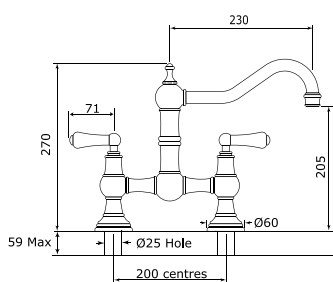

Two hole with lever handles

Product No	Finish	RRP (Excl.VAT)
4751 CP	Chrome	£482.70
4751 NI	Nickel	£530.90
4751 PF	Pewter	£579.20
Special Finishes		
4751 BZ	English Bronze	£603.40
4751 IG	Gold	£651.70
4751 BR	Polished Brass	£651.70
4751 SB	Satin Brass	£651.70
4751 AB	Aged Brass	£651.70

Single Flow Spout