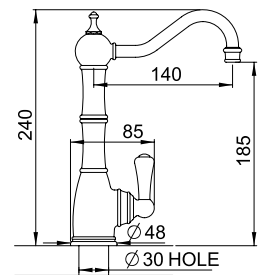

CONTEMPORARY

Mini filtration tap

With lever handle

Product No	Finish	RRP (Excl. VAT)
1601 CP	Chrome	£312.30
1601 NI	Nickel	£343.60
1601 PF	Pewter	£374.90
Special Finishes		
1601 BZ	English Bronze	£390.40
1601 IG	Gold	£424.50
1601 BR	Polished Brass	£424.50
1601 SB	Satin Brass	£424.50
1601 AB	Aged Brass	£424.50

TRADITIONAL

Mini filtration tap

With lever handle

Product No	Finish	RRP (Excl. VAT)
1605 CP	Chrome	£312.30
1605 NI	Nickel	£343.60
1605 PF	Pewter	£374.90
Special Finishes		
1605 BZ	English Bronze	£390.40
1605 IG	Gold	£424.50
1605 BR	Polished Brass	£424.50
1605 SB	Satin Brass	£424.50
1605 AB	Aged Brass	£424.50

COUNTRY

Mini filtration tap

With lever handle

Product No	Finish	RRP (Excl. VAT)
1621 CP	Chrome	£357.70
1621 NI	Nickel	£393.30
1621 PF	Pewter	£429.10
Special Finishes		
1621 BZ	English Bronze	£447.00
1621 IG	Gold	£486.00
1621 BR	Polished Brass	£486.00
1621 SB	Satin Brass	£486.00
1621 AB	Aged Brass	£486.00