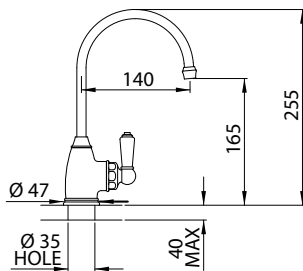

MIMAS

Mini instant hot water tap

With lever handle

Product No	Finish	RRP (Excl. VAT)
1347 CP	Chrome	£815.00
1347 NI	Nickel	£856.30
1347 PF	Pewter	£917.70
Special Finishes		
1347 BZ	English Bronze	£940.10
1347 IG	Gold	£962.50
1347 BR	Polished Brass	£962.50
1347 SB	Satin Brass	£962.50
1347 AB	Aged Brass	£962.50

PARTHIAN

Mini instant hot water tap

With lever handle

Product No	Finish	RRP (Excl. VAT)
1307 CP	Chrome	£820.80
1307 NI	Nickel	£862.10
1307 PF	Pewter	£923.50
Special Finishes		
1307 BZ	English Bronze	£944.80
1307 IG	Gold	£965.00
1307 BR	Polished Brass	£965.00
1307 SB	Satin Brass	£965.00
1307 AB	Aged Brass	£965.00

AQUITAINE

Mini instant hot water tap

With lever handle

Product No	Finish	RRP (Excl. VAT)
1323 CP	Chrome	£859.80
1323 NI	Nickel	£903.60
1323 PF	Pewter	£967.30
Special Finishes		
1323 BZ	English Bronze	£989.70
1323 IG	Gold	£1010.90
1323 BR	Polished Brass	£1010.90
1323 SB	Satin Brass	£1010.90
1323 AB	Aged Brass	£1010.90