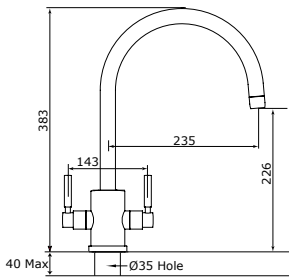

ORBIQ

Monobloc sink mixer

C spout with lever handles

Product No	Finish	RRP (Excl. VAT)
4212 CP	Chrome	£311.60
4212 NI	Nickel	£342.60
4212 PF	Pewter	£373.70
Special Finishes		
4212 BZ	English Bronze	£389.50
4212 IG	Gold	£420.60
4212 BR	Polished Brass	£420.60
4212 SB	Satin Brass	£420.60
4212 AB	Aged Brass	£420.60

Single Flow Spout