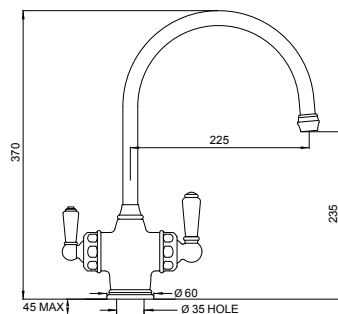

POLARIS

3-IN-1 instant hot water tap

The hole centre for this product should be a minimum distance of 70mm from wall.

C spout

Product No	Finish	RRP (Excl. VAT)
1937 CP	Chrome	£933.00
1937 NI	Nickel	£980.20
1937 PF	Pewter	£1049.80
Special Finishes		
1937 BZ	English Bronze	£1062.90
1937 IG	Gold	£1097.20
1937 BR	Polished Brass	£1097.20
1937 SB	Satin Brass	£1097.20
1937 AB	Aged Brass	£1097.20

C spout with rinse

Product No	Finish	RRP (Excl. VAT)
1737 CP	Chrome	£1144.50
1737 NI	Nickel	£1213.00
1737 PF	Pewter	£1303.60
Special Finishes		
1737 BZ	English Bronze	£1327.20
1737 IG	Gold	£1382.80
1737 BR	Polished Brass	£1382.80
1737 SB	Satin Brass	£1382.80
1737 AB	Aged Brass	£1382.80