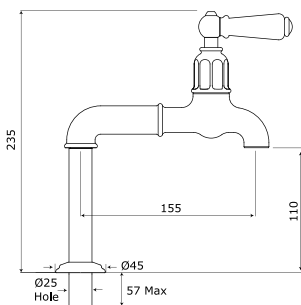

For a Contemporary bibcock option, see page 43.

Deck mounted with porcelain lever handle (single)

Product No	Finish	RRP (Excl.VAT)
4329 CP	Chrome	£137.00
4329 NI	Nickel	£150.70
4329 PF	Pewter	£164.10
Special Finishes		
4329 BZ	English Bronze	£171.30
4329 IG	Gold	£185.50
4329 BR	Polished Brass	£185.50
4329 SB	Satin Brass	£185.50
4329 AB	Aged Brass	£185.50

Red index