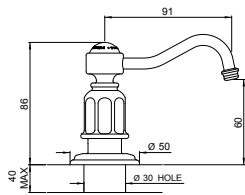

Product No	Finish	RRP (Excl. VAT)
6995 CP	Chrome	£101.40
6995 NI	Nickel	£111.70
6995 PF	Pewter	£121.60
Special Finishes		
6995 BZ	English Bronze	£126.90
6995 IG	Gold	£136.80
6995 BR	Polished Brass	£136.80
6995 SB	Satin Brass	£136.80
6995 AB	Aged Brass	£136.80

Wall mounted