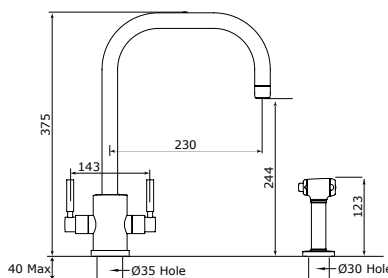

Single Flow Spout