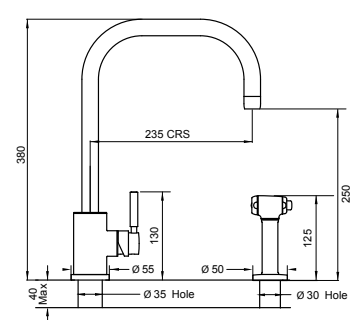

U spout with lever handle and rinse

Product No	Finish	RRP (Excl. VAT)
4014 CP	Chrome	£464.50
4014 NI	Nickel	£511.00
4014 PF	Pewter	£557.30
Special Finishes		
4014 BZ	English Bronze	£580.60
4014 IG	Gold	£627.10
4014 BR	Polished Brass	£627.10
4014 SB	Satin Brass	£627.10
4014 AB	Aged Brass	£627.10

Single Flow Spout