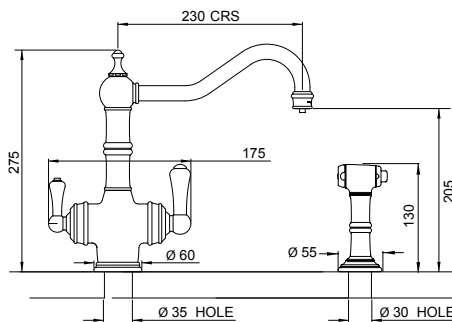

CELESTE

3-IN-1 instant hot water tap

The hole centre for this product should be a minimum distance of 70mm from wall.

With lever handles

Product No	Finish	RRP (Excl. VAT)
1970 CP	Chrome	£977.90
1970 NI	Nickel	£1029.90
1970 PF	Pewter	£1104.10
Special Finishes		
1970 BZ	English Bronze	£1119.10
1970 IG	Gold	£1158.60
1970 BR	Polished Brass	£1158.60
1970 SB	Satin Brass	£1158.60
1970 AB	Aged Brass	£1158.60

With lever handles and rinse

Product No	Finish	RRP (Excl. VAT)
1770 CP	Chrome	£1189.50
1770 NI	Nickel	£1262.70
1770 PF	Pewter	£1357.90
Special Finishes		
1770 BZ	English Bronze	£1383.50
1770 IG	Gold	£1444.20
1770 BR	Polished Brass	£1444.20
1770 SB	Satin Brass	£1444.20
1770 AB	Aged Brass	£1444.20