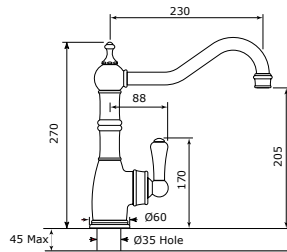

The hole centre for this product should be a minimum distance of 70mm from wall.

Filtration version available, see page 23

With single lever handle

Product No	Finish	RRP (Excl. VAT)
4741 CP	Chrome	£375.60
4741 NI	Nickel	£412.80
4741 PF	Pewter	£450.40
Special Finishes		
4741 BZ	English Bronze	£469.30
4741 IG	Gold	£510.30
4741 BR	Polished Brass	£510.30
4741 SB	Satin Brass	£510.30
4741 AB	Aged Brass	£510.30

Single Flow Spout