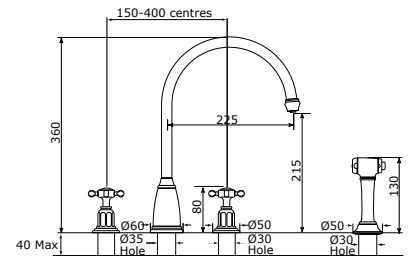

Four hole mixer with crosstop handles and rinse

Product No	Finish	RRP (Excl. VAT)
4375 CP	Chrome	£582.50
4375 NI	Nickel	£640.80
4375 PF	Pewter	£698.90
Special Finishes		
4375 BZ	English Bronze	£728.20
4375 IG	Gold	£790.30
4375 BR	Polished Brass	£790.30
4375 SB	Satin Brass	£790.30
4375 AB	Aged Brass	£790.30

Single Flow Spout