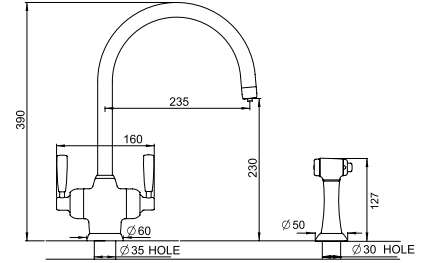

With filtration, C spout and rinse

Product No	Finish	RRP (Excl. VAT)
1535 CP	Chrome	£842.80
1535 NI	Nickel	£927.10
1535 PF	Pewter	£1011.10
Special Finishes		
1535 BZ	English Bronze	£1053.20
1535 IG	Gold	£1137.50
1535 BR	Polished Brass	£1137.50
1535 SB	Satin Brass	£1137.50
1535 AB	Aged Brass	£1137.50