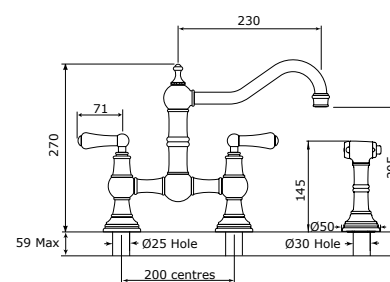

Two hole with lever handles and rinse

Product No	Finish	RRP (Excl.VAT)
4756 CP	Chrome	£629.30
4756 NI	Nickel	£692.20
4756 PF	Pewter	£755.20
Special Finishes		
4756 BZ	English Bronze	£786.70
4756 IG	Gold	£849.70
4756 BR	Polished Brass	£849.70
4756 SB	Satin Brass	£849.70
4756 AB	Aged Brass	£849.70

Single Flow Spout