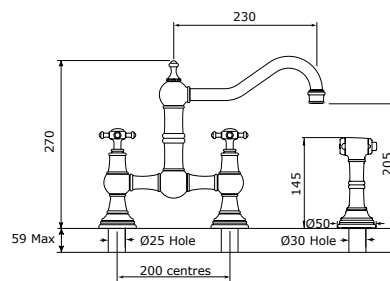

Two hole with crosstop handles and rinse

Product No	Finish	RRP (Excl.VAT)
4755 CP	Chrome	£629.30
4755 NI	Nickel	£692.20
4755 PF	Pewter	£755.20
Special Finishes		
4755 BZ	English Bronze	£786.70
4755 IG	Gold	£849.70
4755 BR	Polished Brass	£849.70
4755 SB	Satin Brass	£849.70
4755 AB	Aged Brass	£849.70

Single Flow Spout