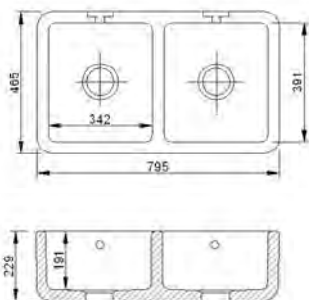

Product No	Finish	RRP (Excl. VAT)
2455 WH	White	£446.20
2455 AW	Antique White	£446.20

SHAKER 800

Product No	Finish	RRP (Excl. VAT)
2480 WH	White	£478.10
2480 AW	Antique White	£478.10

DOUBLE 800

Product No	Finish	RRP (Excl. VAT)
2475 WH	White	£571.70
2475 AW	Antique White	£571.70