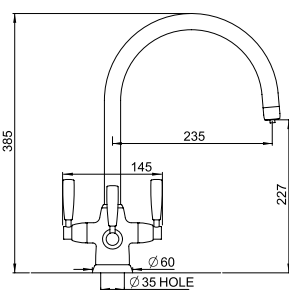

METIS

Sink mixer with filtration

With filtration

Product No	Finish	RRP (Excl. VAT)
1480 CP	Chrome	£644.50
1480 NI	Nickel	£709.10
1480 PF	Pewter	£773.50
Special Finishes		
1480 BZ	English Bronze	£805.60
1480 IG	Gold	£870.30
1480 BR	Polished Brass	£870.30
1480 SB	Satin Brass	£870.30
1480 AB	Aged Brass	£870.30