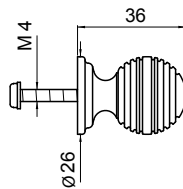

Drawer pull handle
(10 Boxed)

Product No	Finish	RRP (Excl. VAT)
6071 CP	Chrome	£161.10
6071 NI	Nickel	£169.30
6071 PF	Pewter	£193.40
Special Finishes		
6071 BZ	English Bronze	£201.40
6071 IG	Gold	£217.60
6071 BR	Polished Brass	£217.60
6071 SB	Satin Brass	£217.60
6071 AB	Aged Brass	£217.60