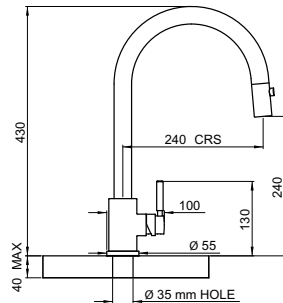

Single Flow spout

The hole centre for this product should be a minimum distance of 70mm from the wall.