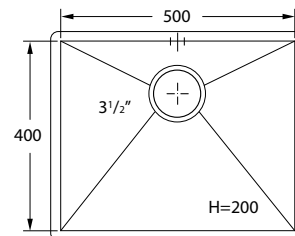

Product No	Finish	RRP (Excl. VAT)
2650 SS	Stainless Steel	£590.10

450mm (600mm Cabinet)