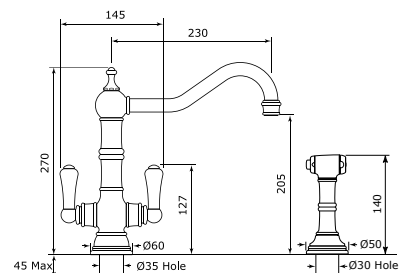

With lever handles and rinse

Product No	Finish	RRP (Excl. VAT)
4766 CP	Chrome	£526.20
4766 NI	Nickel	£578.80
4766 PF	Pewter	£631.30
Special Finishes		
4766 BZ	English Bronze	£657.80
4766 IG	Gold	£713.70
4766 BR	Polished Brass	£713.70
4766 SB	Satin Brass	£713.70
4766 AB	Aged Brass	£713.70

Single Flow Spout