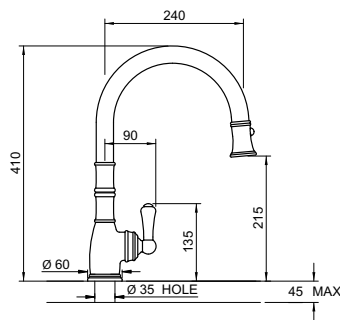

The hole centre for this product should be a minimum distance of 35mm from wall.