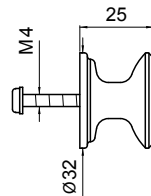

Drawer pull handle
(10 Boxed)

Product No	Finish	RRP (Excl. VAT)
6090 CP	Chrome	£200.70
6090 NI	Nickel	£210.80
6090 PF	Pewter	£240.80
Special Finishes		
6090 BZ	English Bronze	£250.90
6090 IG	Gold	£270.80
6090 BR	Polished Brass	£270.80
6090 SB	Satin Brass	£270.80
6090 AB	Aged Brass	£270.80