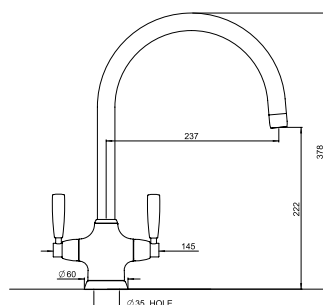

METIS

Monobloc sink mixer

With lever handles

Product No	Finish	RRP (Excl. VAT)
4480 CP	Chrome	£311.60
4480 NI	Nickel	£342.60
4480 PF	Pewter	£373.70
Special Finishes		
4480 BZ	English Bronze	£389.40
4480 IG	Gold	£420.60
4480 BR	Polished Brass	£420.60
4480 SB	Satin Brass	£420.60
4480 AB	Aged Brass	£420.60

Single Flow Spout