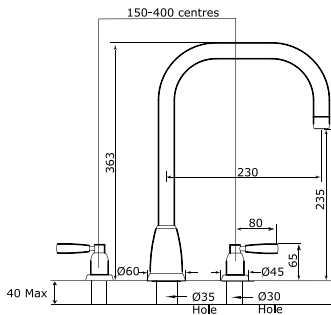

Three hole sink mixer with U spout and lever handles

Product No	Finish	RRP (Excl. VAT)
4888 CP	Chrome	£446.00
4888 NI	Nickel	£490.60
4888 PF	Pewter	£535.30
Special Finishes		
4888 BZ	English Bronze	£557.40
4888 IG	Gold	£602.00
4888 BR	Polished Brass	£602.00
4888 SB	Satin Brass	£602.00
4888 AB	Aged Brass	£602.00

Single Flow Spout