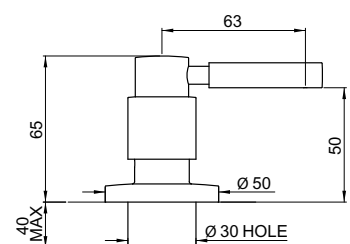

Product No	Finish	RRP (Excl. VAT)
6395 CP	Chrome	£101.40
6395 NI	Nickel	£111.70
6395 PF	Pewter	£121.60
Special Finishes		
6395 BZ	English Bronze	£126.80
6395 IG	Gold	£136.80
6395 BR	Polished Brass	£136.80
6395 SB	Satin Brass	£136.80
6395 AB	Aged Brass	£136.80