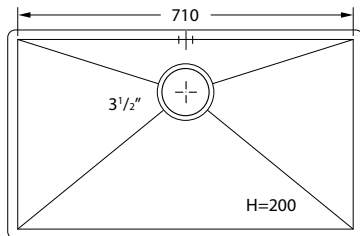

Product No	Finish	RRP (Excl. VAT)
2671 SS	Stainless Steel	£626.50

500mm (600mm Cabinet)