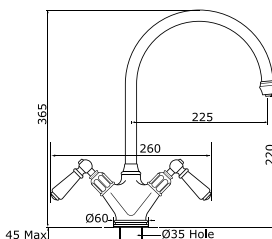

MINOAN

Monobloc sink mixer

C spout with crosstop handles

Product No	Finish	RRP (Excl. VAT)
4385 CP	Chrome	£333.50
4385 NI	Nickel	£366.80
4385 PF	Pewter	£400.20
Special Finishes		
4385 BZ	English Bronze	£416.90
4385 IG	Gold	£453.40
4385 BR	Polished Brass	£453.40
4385 SB	Satin Brass	£453.40
4385 AB	Aged Brass	£453.40

Biflow Spout

C spout with crosstop handles and rinse

Product No	Finish	RRP (Excl. VAT)
4365 CP	Chrome	£475.10
4365 NI	Nickel	£522.60
4365 PF	Pewter	£570.10
Special Finishes		
4365 BZ	English Bronze	£593.90
4365 IG	Gold	£644.60
4365 BR	Polished Brass	£644.60
4365 SB	Satin Brass	£644.60
4365 AB	Aged Brass	£644.60

Single Flow Spout

C spout with porcelain lever handles

Product No	Finish	RRP (Excl. VAT)
4387 CP	Chrome	£333.50
4387 NI	Nickel	£366.80
4387 PF	Pewter	£400.20
Special Finishes		
4387 BZ	English Bronze	£416.80
4387 IG	Gold	£453.40
4387 BR	Polished Brass	£453.40
4387 SB	Satin Brass	£453.40
4387 AB	Aged Brass	£453.40

Biflow Spout

C spout with porcelain lever handles and rinse

Product No	Finish	RRP (Excl. VAT)
4367 CP	Chrome	£475.10
4367 NI	Nickel	£522.60
4367 PF	Pewter	£570.10
Special Finishes		
4367 BZ	English Bronze	£593.90
4367 IG	Gold	£644.60
4367 BR	Polished Brass	£644.60
4367 SB	Satin Brass	£644.60
4367 AB	Aged Brass	£644.60

Single Flow Spout

Product options

Alternative Corian or metal lever handles available. See page 79

A variety of colours and finishes are available. See page 79

Spout options to create a look and flow that suits you. See page 57