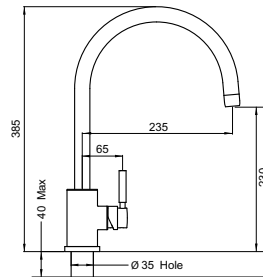

JULIET

Monobloc sink mixer

The hole centre for this product should be a minimum distance of 70mm from the wall.

C spout with lever handle

Product No	Finish	RRP (Excl. VAT)
4912 CP	Chrome	£322.80
4912 NI	Nickel	£355.20
4912 PF	Pewter	£387.40
Special Finishes		
4912 BZ	English Bronze	£403.60
4912 IG	Gold	£435.90
4912 BR	Polished Brass	£435.90
4912 SB	Satin Brass	£435.90
4912 AB	Aged Brass	£435.90

Single Flow spout

C spout with lever handle and rinse

Product No	Finish	RRP (Excl. VAT)
4012 CP	Chrome	£464.50
4012 NI	Nickel	£511.00
4012 PF	Pewter	£557.30
Special Finishes		
4012 BZ	English Bronze	£580.60
4012 IG	Gold	£627.10
4012 BR	Polished Brass	£627.10
4012 SB	Satin Brass	£627.10
4012 AB	Aged Brass	£627.10

Single Flow Spout

U spout with lever handle

Product No	Finish	RRP (Excl. VAT)
4914 CP	Chrome	£322.80
4914 NI	Nickel	£355.20
4914 PF	Pewter	£387.40
Special Finishes		
4914 BZ	English Bronze	£403.60
4914 IG	Gold	£435.90
4914 BR	Polished Brass	£435.90
4914 SB	Satin Brass	£435.90
4914 AB	Aged Brass	£435.90

Single Flow Spout

U spout with lever handle and rinse

Product No	Finish	RRP (Excl. VAT)
4014 CP	Chrome	£464.50
4014 NI	Nickel	£511.00
4014 PF	Pewter	£557.30
Special Finishes		
4014 BZ	English Bronze	£580.60
4014 IG	Gold	£627.10
4014 BR	Polished Brass	£627.10
4014 SB	Satin Brass	£627.10
4014 AB	Aged Brass	£627.10

Single Flow Spout