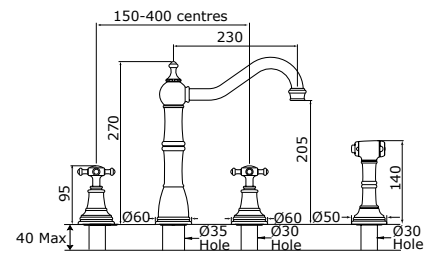

Four hole sink mixer with crosstop handles and rinse

Product No	Finish	RRP (Excl. VAT)
4775 CP	Chrome	£646.50
4775 NI	Nickel	£711.20
4775 PF	Pewter	£775.80
Special Finishes		
4775 BZ	English Bronze	£808.20
4775 IG	Gold	£877.40
4775 BR	Polished Brass	£877.40
4775 SB	Satin Brass	£877.40
4775 AB	Aged Brass	£877.40

Single Flow Spout