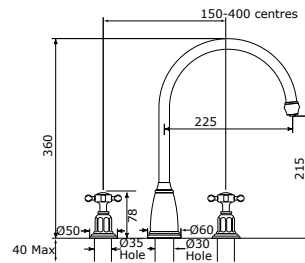

ATHENIAN

Sink mixer

Three hole mixer with crosstop handles

Product No	Finish	RRP (Excl. VAT)
4370 CP	Chrome	£440.90
4370 NI	Nickel	£484.90
4370 PF	Pewter	£529.00
Special Finishes		
4370 BZ	English Bronze	£551.20
4370 IG	Gold	£599.10
4370 BR	Polished Brass	£599.10
4370 SB	Satin Brass	£599.10
4370 AB	Aged Brass	£599.10

Biflow Spout

Four hole mixer with crosstop handles and rinse

Product No	Finish	RRP (Excl. VAT)
4375 CP	Chrome	£582.50
4375 NI	Nickel	£640.80
4375 PF	Pewter	£698.90
Special Finishes		
4375 BZ	English Bronze	£728.20
4375 IG	Gold	£790.30
4375 BR	Polished Brass	£790.30
4375 SB	Satin Brass	£790.30
4375 AB	Aged Brass	£790.30

Single Flow Spout

Three hole mixer with porcelain lever handles

Product No	Finish	RRP (Excl. VAT)
4371 CP	Chrome	£440.90
4371 NI	Nickel	£484.90
4371 PF	Pewter	£529.00
Special Finishes		
4371 BZ	English Bronze	£551.20
4371 IG	Gold	£599.10
4371 BR	Polished Brass	£599.10
4371 SB	Satin Brass	£599.10
4371 AB	Aged Brass	£599.10

Biflow Spout

Four hole mixer with porcelain lever handles and rinse

Product No	Finish	RRP (Excl. VAT)
4376 CP	Chrome	£582.50
4376 NI	Nickel	£640.80
4376 PF	Pewter	£698.90
Special Finishes		
4376 BZ	English Bronze	£728.20
4376 IG	Gold	£790.30
4376 BR	Polished Brass	£790.30
4376 SB	Satin Brass	£790.30
4376 AB	Aged Brass	£790.30

Single Flow Spout

Product options

Alternative Corian or metal lever handles available. See page 79

A variety of colours and finishes are available. See page 79

Spout options to create a look and flow that suits you. See page 57