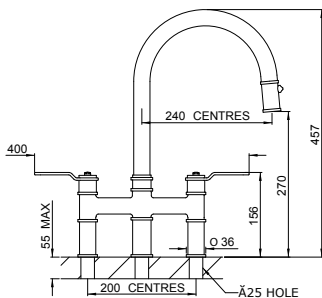

Product No	Finish	RRP (Excl. VAT)
4549 HSCP	Chrome	£577.40
4549 HSNI	Nickel	£635.20
4549 HSPF	Pewter	£692.90
Special Finishes		
4549 HSBZ	English Bronze	£721.80
4549 HSIG	Gold	£779.50
4549 HSBR	Polished Brass	£779.50
4549 HSSB	Satin Brass	£779.50
4549 HSAB	Aged Brass	£779.50

Lever mixer pull-down and textured handle