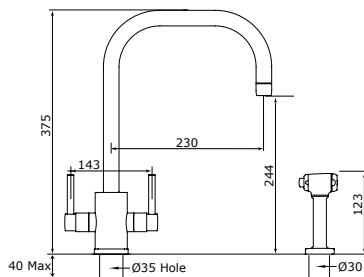

Single Flow Spout