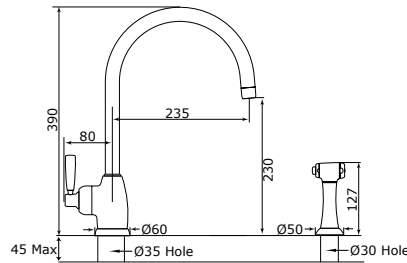

Single Flow Spout