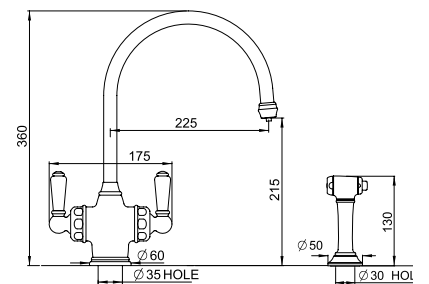

With filtration and rinse

Product No	Finish	RRP (Excl. VAT)
1537 CP	Chrome	£842.80
1537 NI	Nickel	£927.10
1537 PF	Pewter	£1011.10
Special Finishes		
1537 BZ	English Bronze	£1053.30
1537 IG	Gold	£1143.30
1537 BR	Polished Brass	£1143.30
1537 SB	Satin Brass	£1143.30
1537 AB	Aged Brass	£1143.30