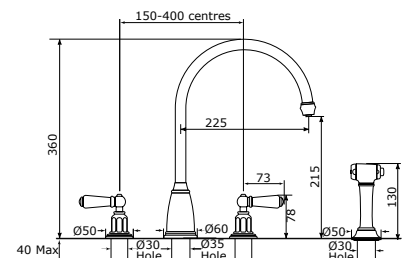

Four hole mixer with porcelain lever handles and rinse

Product No	Finish	RRP (Excl. VAT)
4376 CP	Chrome	£582.50
4376 NI	Nickel	£640.80
4376 PF	Pewter	£698.90
Special Finishes		
4376 BZ	English Bronze	£728.20
4376 IG	Gold	£790.30
4376 BR	Polished Brass	£790.30
4376 SB	Satin Brass	£790.30
4376 AB	Aged Brass	£790.30

Single Flow Spout