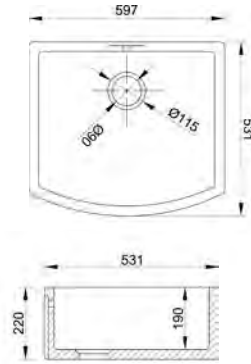

Product No	Finish	RRP (Excl. VAT)
2455 WH	White	£446.20
2455 AW	Antique White	£446.20