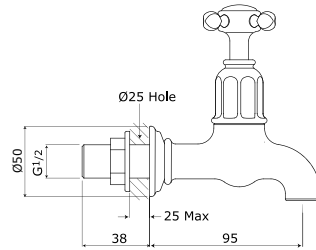

## Bibcocks

Single versions available.

Wall mounted with crosstop handles (pair)

Product No	Finish	RRP (Excl. VAT)
4328 CP	Chrome	£270.30
4328 NI	Nickel	£297.40
4328 PF	Pewter	£324.30
Special Finishes		
4328 BZ	English Bronze	£337.80
4328 IG	Gold	£367.20
4328 BR	Polished Brass	£367.20
4328 SB	Satin Brass	£367.20
4328 AB	Aged Brass	£367.20