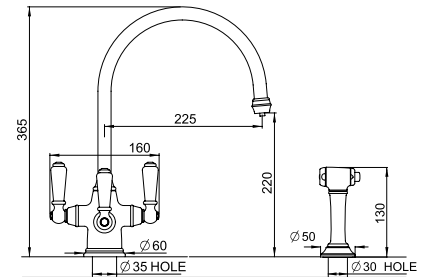

With filtration and rinse

Product No	Finish	RRP (Excl. VAT)
1560 CP	Chrome	£856.10
1560 NI	Nickel	£941.80
1560 PF	Pewter	£1027.30
Special Finishes		
1560 BZ	English Bronze	£1070.00
1560 IG	Gold	£1161.90
1560 BR	Polished Brass	£1161.90
1560 SB	Satin Brass	£1161.90
1560 AB	Aged Brass	£1161.90