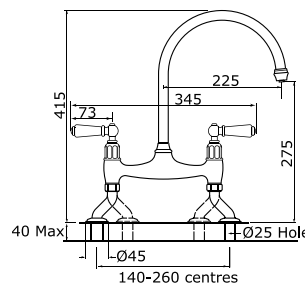

Deck mounted two hole with porcelain lever handles

Product No	Finish	RRP (Excl. VAT)
4193 CP	Chrome	£403.40
4193 NI	Nickel	£444.00
4193 PF	Pewter	£484.00
Special Finishes		
4193 BZ	English Bronze	£504.30
4329 IG	Gold	£548.40
4193 IG	Polished Brass	£548.40
4193 BR	Satin Brass	£548.40
4193 SB	Aged Brass	£548.40

Biflow Spout