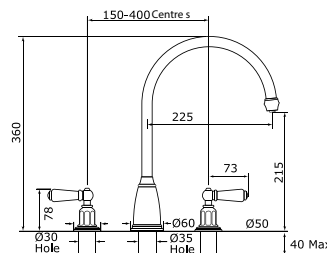

Three hole mixer with porcelain lever handles

Product No	Finish	RRP (Excl. VAT)
4371 CP	Chrome	£440.90
4371 NI	Nickel	£484.90
4371 PF	Pewter	£529.00
Special Finishes		
4371 BZ	English Bronze	£551.20
4371 IG	Gold	£599.10
4371 BR	Polished Brass	£599.10
4371 SB	Satin Brass	£599.10
4371 AB	Aged Brass	£599.10

Biflow Spout