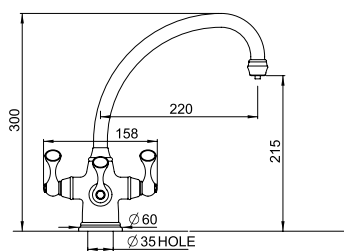

METIS

Sink mixer with filtration

With filtration

Product No	Finish	RRP (Excl. VAT)
1480 CP	Chrome	£644.50
1480 NI	Nickel	£709.10
1480 PF	Pewter	£773.50
Special Finishes		
1480 BZ	English Bronze	£805.60
1480 IG	Gold	£870.30
1480 BR	Polished Brass	£870.30
1480 SB	Satin Brass	£870.30
1480 AB	Aged Brass	£870.30

With filtration and rinse

Product No	Finish	RRP (Excl. VAT)
1580 CP	Chrome	£856.10
1580 NI	Nickel	£941.90
1580 PF	Pewter	£1027.30
Special Finishes		
1580 BZ	English Bronze	£1070.10
1580 IG	Gold	£1155.90
1580 BR	Polished Brass	£1155.90
1580 SB	Satin Brass	£1155.90
1580 AB	Aged Brass	£1155.90

Non-filtration version available, see page 43

With filtration

Product No	Finish	RRP (Excl. VAT)
1420 CP	Chrome	£644.50
1420 NI	Nickel	£709.10
1420 PF	Pewter	£773.50
Special Finishes		
1420 BZ	English Bronze	£805.60
1420 IG	Gold	£876.30
1420 BR	Polished Brass	£876.30
1420 SB	Satin Brass	£876.30
1420 AB	Aged Brass	£876.30

With filtration and rinse

Product No	Finish	RRP (Excl. VAT)
1520 CP	Chrome	£856.10
1520 NI	Nickel	£941.90
1520 PF	Pewter	£1027.30
Special Finishes		
1520 BZ	English Bronze	£1070.10
1520 IG	Gold	£1161.90
1520 BR	Polished Brass	£1161.90
1520 SB	Satin Brass	£1161.90
1520 AB	Aged Brass	£1161.90

Non-filtration version available, see page 55