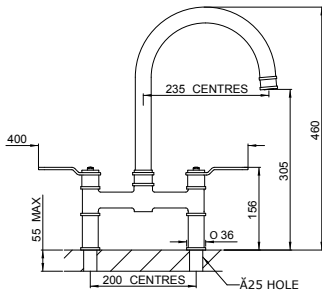

ARMSTRONG

Bridge sink mixer

Lever mixer with smooth handle

Product No	Finish	RRP (Excl. VAT)
4593 HSCP	Chrome	£423.60
4593 HSNI	Nickel	£466.00
4593 HSPF	Pewter	£508.40
Special Finishes		
4593 HSBZ	English Bronze	£529.50
4593 HSIG	Gold	£571.90
4593 HSBR	Polished Brass	£571.90
4593 HSSB	Satin Brass	£571.90
4593 HSAB	Aged Brass	£571.90

Lever mixer with textured handle