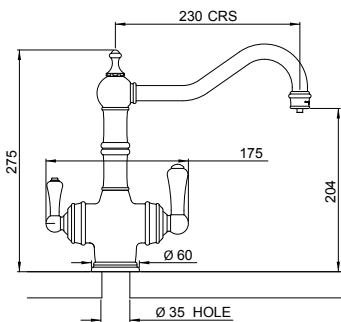

CELESTE

3-IN-1 instant hot water tap

The hole centre for this product should be a minimum distance of 70mm from wall.

With lever handles

Product No	Finish	RRP (Excl. VAT)
1970 CP	Chrome	£977.90
1970 NI	Nickel	£1029.90
1970 PF	Pewter	£1104.10
Special Finishes		
1970 BZ	English Bronze	£1119.10
1970 IG	Gold	£1158.60
1970 BR	Polished Brass	£1158.60
1970 SB	Satin Brass	£1158.60
1970 AB	Aged Brass	£1158.60

With lever handles and rinse

Product No	Finish	RRP (Excl. VAT)
1770 CP	Chrome	£1189.50
1770 NI	Nickel	£1262.70
1770 PF	Pewter	£1357.90
Special Finishes		
1770 BZ	English Bronze	£1383.50
1770 IG	Gold	£1444.20
1770 BR	Polished Brass	£1444.20
1770 SB	Satin Brass	£1444.20
1770 AB	Aged Brass	£1444.20