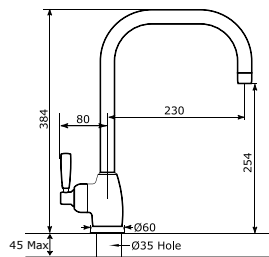

Single Flow Spout