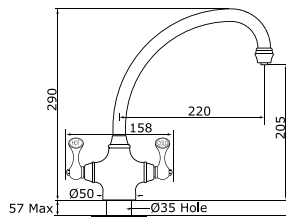

ETRUSCAN

Monobloc sink mixer

With Etruscan levers

Product No	Finish	RRP (Excl. VAT)
4320 CP	Chrome	£325.20
4320 NI	Nickel	£357.60
4320 PF	Pewter	£390.20
Special Finishes		
4320 BZ	English Bronze	£406.30
4320 IG	Gold	£441.70
4320 BR	Polished Brass	£441.70
4320 SB	Satin Brass	£441.70
4320 AB	Aged Brass	£441.70

Biflow Spout