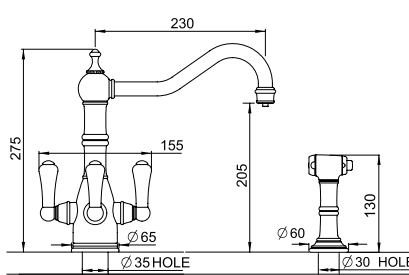

With filtration and rinse

Product No	Finish	RRP (Excl. VAT)
1575 CP	Chrome	£900.60
1575 NI	Nickel	£990.80
1575 PF	Pewter	£1080.60
Special Finishes		
1575 BZ	English Bronze	£1125.90
1575 IG	Gold	£1222.10
1575 BR	Polished Brass	£1222.10
1575 SB	Satin Brass	£1222.10
1575 AB	Aged Brass	£1222.10