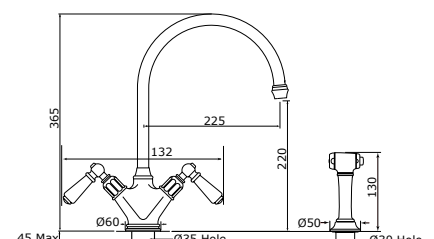

C spout with porcelain lever handles and rinse

Product No	Finish	RRP (Excl. VAT)
4367 CP	Chrome	£475.10
4367 NI	Nickel	£522.60
4367 PF	Pewter	£570.10
Special Finishes		
4367 BZ	English Bronze	£593.90
4367 IG	Gold	£644.60
4367 BR	Polished Brass	£644.60
4367 SB	Satin Brass	£644.60
4367 AB	Aged Brass	£644.60

Single Flow Spout