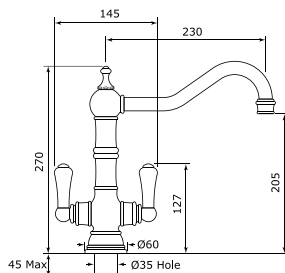

Filtration version available, see page 23

With lever handles

Product No	Finish	RRP (Excl. VAT)
4761 CP	Chrome	£384.70
4761 NI	Nickel	£423.00
4761 PF	Pewter	£461.40
Special Finishes		
4761 BZ	English Bronze	£480.70
4761 IG	Gold	£522.50
4761 BR	Polished Brass	£522.50
4761 SB	Satin Brass	£522.50
4761 AB	Aged Brass	£522.50

Single Flow Spout