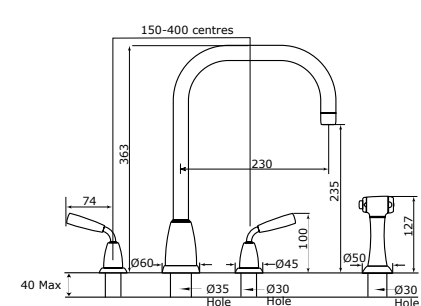

Four hole sink mixer with U spout, lever handles and rinse

Product No	Finish	RRP (Excl. VAT)
4878 CP	Chrome	£575.40
4878 NI	Nickel	£633.10
4878 PF	Pewter	£690.60
Special Finishes		
4878 BZ	English Bronze	£719.30
4878 IG	Gold	£776.70
4878 BR	Polished Brass	£776.70
4878 SB	Satin Brass	£776.70
4878 AB	Aged Brass	£776.70

Single Flow Spout