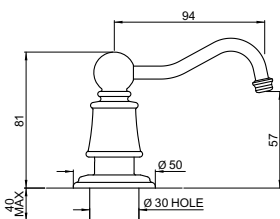

COUNTRY Soap dispensers

Deck mounted

Product No	Finish	RRP (Excl. VAT)
6695 CP	Chrome	£101.40
6695 NI	Nickel	£111.70
6695 PF	Pewter	£121.60
Special Finishes		
6695 BZ	English Bronze	£126.90
6695 IG	Gold	£136.80
6695 BR	Polished Brass	£136.80
6695 SB	Satin Brass	£136.80
6695 AB	Aged Brass	£136.80