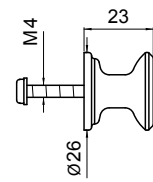

Drawer pull handle
(10 Boxed)

Product No	Finish	RRP (Excl. VAT)
6091 CP	Chrome	£161.10
6091 NI	Nickel	£169.30
6091 PF	Pewter	£193.40
Special Finishes		
6091 BZ	English Bronze	£201.40
6091 IG	Gold	£217.60
6091 BR	Polished Brass	£217.60
6091 SB	Satin Brass	£217.60
6091 AB	Aged Brass	£217.60