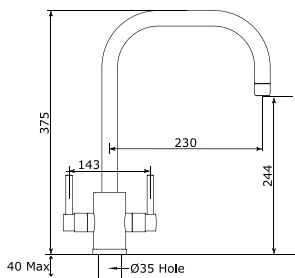

Single Flow Spout