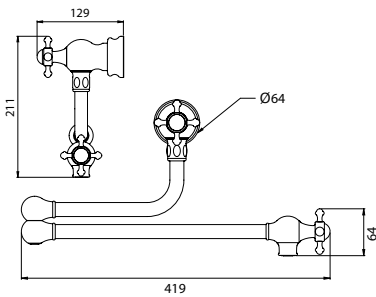

POT FILLER

With crosstop handles

Product No	Finish	RRP (Excl. VAT)
4798 CP	Chrome	£470.70
4798 NI	Nickel	£517.60
4798 PF	Pewter	£564.70
Special Finishes		
4798 BZ	English Bronze	£587.80
4798 IG	Gold	£639.40
4798 BR	Polished Brass	£639.40
4798 SB	Satin Brass	£639.40
4798 AB	Aged Brass	£639.40

Single Flow Spout