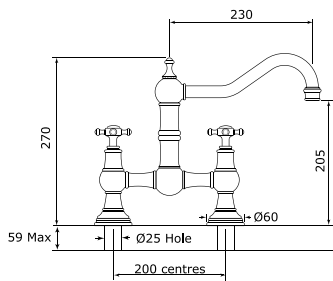

PROVENCE

Sink mixer

Two hole with crosstop handles

Product No	Finish	RRP (Excl.VAT)
4750 CP	Chrome	£482.70
4750 NI	Nickel	£530.90
4750 PF	Pewter	£579.20
Special Finishes		
4750 BZ	English Bronze	£603.40
4750 IG	Gold	£651.70
4750 BR	Polished Brass	£651.70
4750 SB	Satin Brass	£651.70
4750 AB	Aged Brass	£651.70

Single Flow Spout