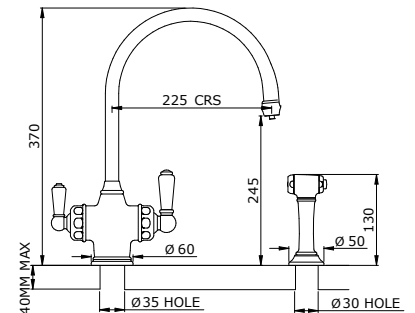

POLARIS

3-IN-1 instant hot water tap

The hole centre for this product should be a minimum distance of 70mm from wall.

C spout

Product No	Finish	RRP (Excl. VAT)
1937 CP	Chrome	£933.00
1937 NI	Nickel	£980.20
1937 PF	Pewter	£1049.80
Special Finishes		
1937 BZ	English Bronze	£1062.90
1937 IG	Gold	£1097.20
1937 BR	Polished Brass	£1097.20
1937 SB	Satin Brass	£1097.20
1937 AB	Aged Brass	£1097.20

C spout with rinse

Product No	Finish	RRP (Excl. VAT)
1737 CP	Chrome	£1144.50
1737 NI	Nickel	£1213.00
1737 PF	Pewter	£1303.60
Special Finishes		
1737 BZ	English Bronze	£1327.20
1737 IG	Gold	£1382.80
1737 BR	Polished Brass	£1382.80
1737 SB	Satin Brass	£1382.80
1737 AB	Aged Brass	£1382.80