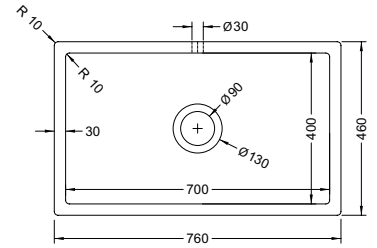

Product No	Finish	RRP (Excl. VAT)
2455 WH	White	£446.20
2455 AW	Antique White	£446.20

SHAKER 800

Product No	Finish	RRP (Excl. VAT)
2480 WH	White	£478.10
2480 AW	Antique White	£478.10

DOUBLE 800

Product No	Finish	RRP (Excl. VAT)
2475 WH	White	£571.70
2475 AW	Antique White	£571.70