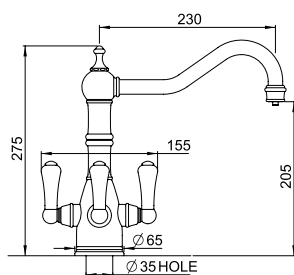

## AQUITAINE

Sink mixer with filtration

The hole centre for this product should be a minimum distance of 70mm from the wall.

Non-filtration version available, see page 62

With filtration

Product No	Finish	RRP (Excl. VAT)
1475 CP	Chrome	£689.10
1475 NI	Nickel	£758.00
1475 PF	Pewter	£826.80
Special Finishes		
1475 BZ	English Bronze	£861.40
1475 IG	Gold	£936.60
1475 BR	Polished Brass	£936.60
1475 SB	Satin Brass	£936.60
1475 AB	Aged Brass	£936.60