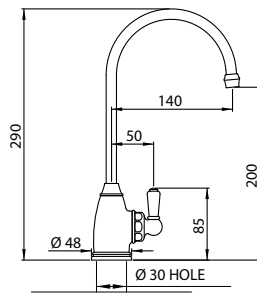

CONTEMPORARY

Mini filtration tap

With lever handle

Product No	Finish	RRP (Excl. VAT)
1601 CP	Chrome	£312.30
1601 NI	Nickel	£343.60
1601 PF	Pewter	£374.90
Special Finishes		
1601 BZ	English Bronze	£390.40
1601 IG	Gold	£424.50
1601 BR	Polished Brass	£424.50
1601 SB	Satin Brass	£424.50
1601 AB	Aged Brass	£424.50

TRADITIONAL

Mini filtration tap

With lever handle

Product No	Finish	RRP (Excl. VAT)
1605 CP	Chrome	£312.30
1605 NI	Nickel	£343.60
1605 PF	Pewter	£374.90
Special Finishes		
1605 BZ	English Bronze	£390.40
1605 IG	Gold	£424.50
1605 BR	Polished Brass	£424.50
1605 SB	Satin Brass	£424.50
1605 AB	Aged Brass	£424.50

COUNTRY

Mini filtration tap

With lever handle

Product No	Finish	RRP (Excl. VAT)
1621 CP	Chrome	£357.70
1621 NI	Nickel	£393.30
1621 PF	Pewter	£429.10
Special Finishes		
1621 BZ	English Bronze	£447.00
1621 IG	Gold	£486.00
1621 BR	Polished Brass	£486.00
1621 SB	Satin Brass	£486.00
1621 AB	Aged Brass	£486.00