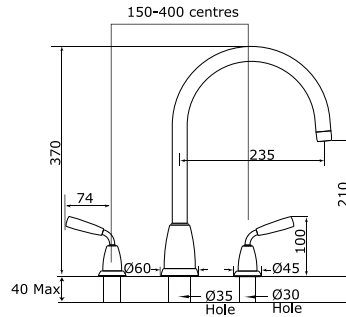

Three hole sink mixer with C spout and lever handles

Product No	Finish	RRP (Excl. VAT)
4871 CP	Chrome	£433.80
4871 NI	Nickel	£477.30
4871 PF	Pewter	£520.70
Special Finishes		
4871 BZ	English Bronze	£542.30
4871 IG	Gold	£585.60
4871 BR	Polished Brass	£585.60
4871 SB	Satin Brass	£585.60
4871 AB	Aged Brass	£585.60

Single Flow Spout