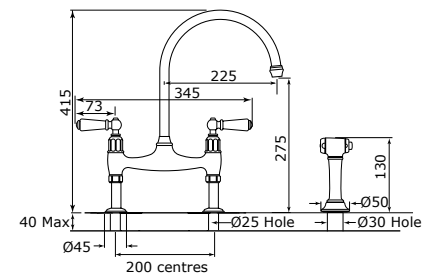

Deck mounted two hole with porcelain lever handles and rinse

Product No	Finish	RRP (Excl. VAT)
4173 CP	Chrome	£549.90
4173 NI	Nickel	£605.30
4173 PF	Pewter	£660.00
Special Finishes		
4173 BZ	English Bronze	£687.60
4173 IG	Gold	£746.40
4173 BR	Polished Brass	£746.40
4173 SB	Satin Brass	£746.40
4173 AB	Aged Brass	£746.40

Single Flow Spout