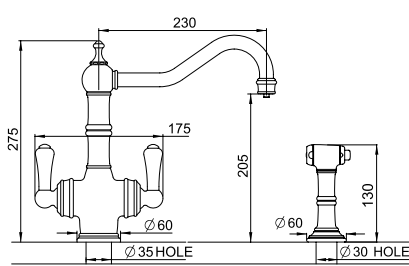

With filtration and rinse

Product No	Finish	RRP (Excl. VAT)
1570 CP	Chrome	£887.60
1570 NI	Nickel	£976.70
1570 PF	Pewter	£1065.30
Special Finishes		
1570 BZ	English Bronze	£1109.70
1570 IG	Gold	£1204.70
1570 BR	Polished Brass	£1204.70
1570 SB	Satin Brass	£1204.70
1570 AB	Aged Brass	£1204.70