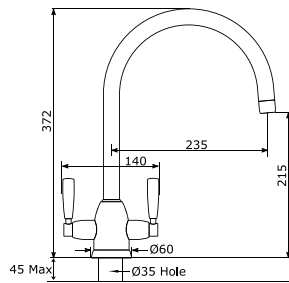

C spout with lever handles

Product No	Finish	RRP (Excl. VAT)
4861 CP	Chrome	£311.60
4861 NI	Nickel	£342.60
4861 PF	Pewter	£373.70
Special Finishes		
4861 BZ	English Bronze	£389.50
4861 IG	Gold	£420.60
4861 BR	Polished Brass	£420.60
4861 SB	Satin Brass	£420.60
4861 AB	Aged Brass	£420.60

Single Flow Spout