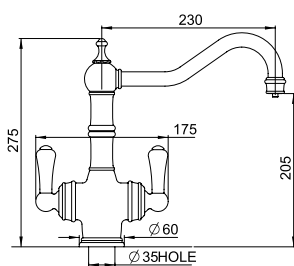

With filtration

Product No	Finish	RRP (Excl. VAT)
1470 CP	Chrome	£676.00
1470 NI	Nickel	£743.90
1470 PF	Pewter	£811.50
Special Finishes		
1470 BZ	English Bronze	£845.20
1470 IG	Gold	£919.10
1470 BR	Polished Brass	£919.10
1470 SB	Satin Brass	£919.10
1470 AB	Aged Brass	£919.10