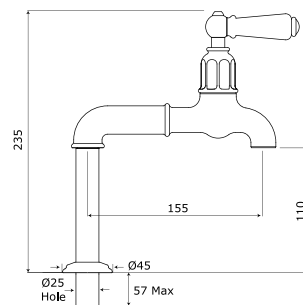

Deck mounted with porcelain lever handle (single)

Product No	Finish	RRP (Excl.VAT)
4330 CP	Chrome	£137.00
4330 NI	Nickel	£150.70
4330 PF	Pewter	£164.10
Special Finishes		
4330 BZ	English Bronze	£171.30
4330 IG	Gold	£185.50
4330 BR	Polished Brass	£185.50
4330 SB	Satin Brass	£185.50
4330 AB	Aged Brass	£185.50

Blue index