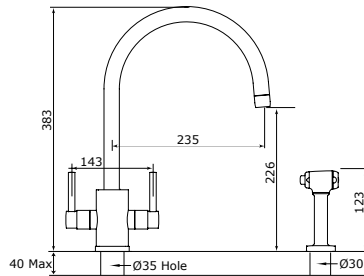

Single Flow Spout