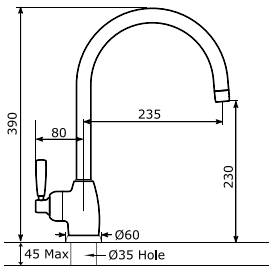

MIMAS

Monobloc sink mixer

C spout with single lever handle

Product No	Finish	RRP (Excl. VAT)
4841 CP	Chrome	£322.80
4841 NI	Nickel	£355.20
4841 PF	Pewter	£387.40
Special Finishes		
4841 BZ	English Bronze	£403.60
4841 IG	Gold	£435.90
4841 BR	Polished Brass	£435.90
4841 SB	Satin Brass	£435.90
4841 AB	Aged Brass	£435.90

Single Flow Spout