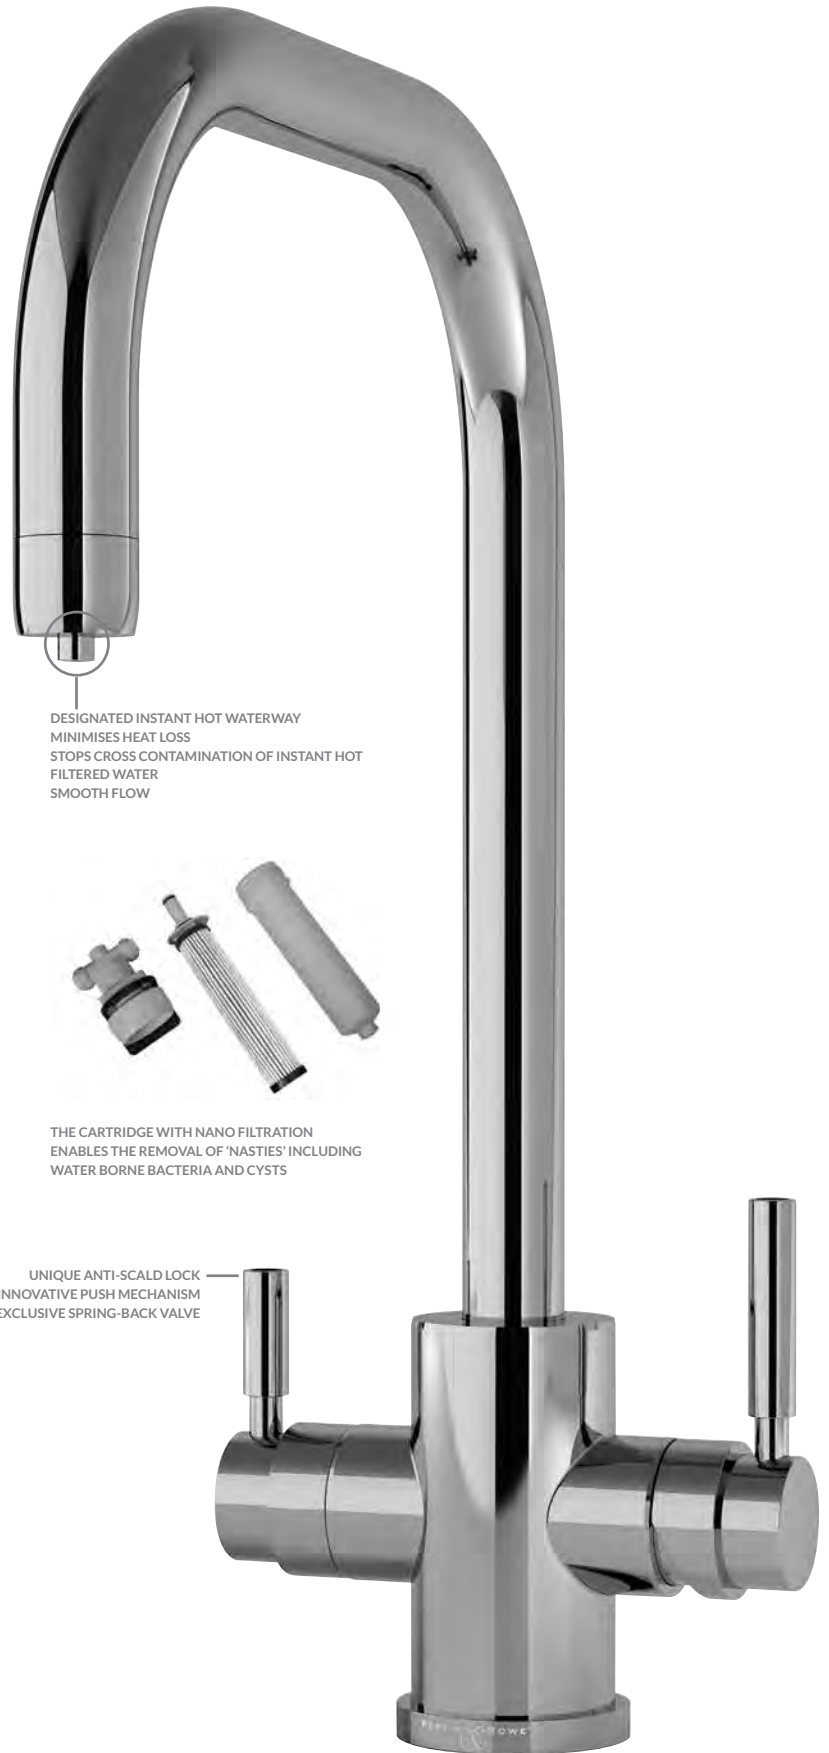

DESIGNATED INSTANT HOT WATERWAY
MINIMISES HEAT LOSS
STOPS CROSS CONTAMINATION OF INSTANT HOT FILTERED WATER
SMOOTH FLOW