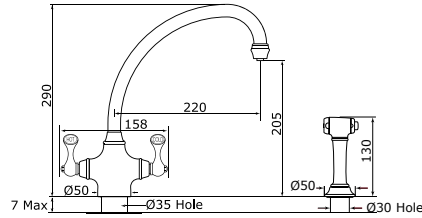

With Etruscan levers and rinse

Product No	Finish	RRP (Excl. VAT)
4350 CP	Chrome	£466.80
4350 NI	Nickel	£513.40
4350 PF	Pewter	£560.10
Special Finishes		
4350 BZ	English Bronze	£583.30
4350 IG	Gold	£632.90
4350 BR	Polished Brass	£632.90
4350 SB	Satin Brass	£632.90
4350 AB	Aged Brass	£632.90

Single Flow Spout