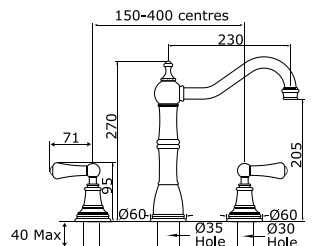

Three hole sink mixer with lever handles

Product No	Finish	RRP (Excl. VAT)
4771 CP	Chrome	£505.00
4771 NI	Nickel	£555.40
4771 PF	Pewter	£605.90
Special Finishes		
4771 BZ	English Bronze	£631.20
4771 IG	Gold	£686.20
4771 BR	Polished Brass	£686.20
4771 SB	Satin Brass	£686.20
4771 AB	Aged Brass	£686.20

Single Flow Spout