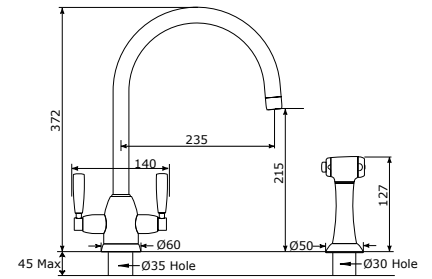

C spout with lever handles and rinse

Product No	Finish	RRP (Excl. VAT)
4866 CP	Chrome	£453.10
4866 NI	Nickel	£498.40
4866 PF	Pewter	£543.60
Special Finishes		
4866 BZ	English Bronze	£566.50
4866 IG	Gold	£611.80
4866 BR	Polished Brass	£611.80
4866 SB	Satin Brass	£611.80
4866 AB	Aged Brass	£611.80

Single Flow Spout