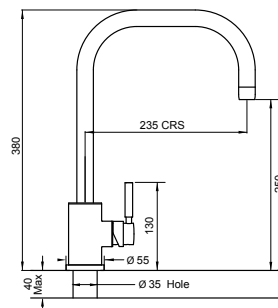

U spout with lever handle

Product No	Finish	RRP (Excl. VAT)
4914 CP	Chrome	£322.80
4914 NI	Nickel	£355.20
4914 PF	Pewter	£387.40
Special Finishes		
4914 BZ	English Bronze	£403.60
4914 IG	Gold	£435.90
4914 BR	Polished Brass	£435.90
4914 SB	Satin Brass	£435.90
4914 AB	Aged Brass	£435.90

Single Flow Spout