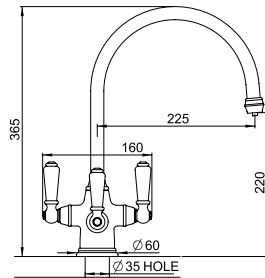

PHOENICIAN

Sink mixer with filtration

Non-filtration version available, see page 49

With filtration

Product No	Finish	RRP (Excl. VAT)
1460 CP	Chrome	£644.50
1460 NI	Nickel	£709.10
1460 PF	Pewter	£773.50
Special Finishes		
1460 BZ	English Bronze	£805.70
1460 IG	Gold	£876.30
1460 BR	Polished Brass	£876.30
1460 SB	Satin Brass	£876.30
1460 AB	Aged Brass	£876.30

With filtration and rinse

Product No	Finish	RRP (Excl. VAT)
1560 CP	Chrome	£856.10
1560 NI	Nickel	£941.80
1560 PF	Pewter	£1027.30
Special Finishes		
1560 BZ	English Bronze	£1070.00
1560 IG	Gold	£1161.90
1560 BR	Polished Brass	£1161.90
1560 SB	Satin Brass	£1161.90
1560 AB	Aged Brass	£1161.90

PARTHIAN

Sink mixer with filtration

The hole centre for this product should be a minimum distance of 70mm from the wall.

Non-filtration version available, see page 49

With filtration

Product No	Finish	RRP (Excl. VAT)
1437 CP	Chrome	£631.20
1437 NI	Nickel	£694.30
1437 PF	Pewter	£757.30
Special Finishes		
1437 BZ	English Bronze	£788.90
1437 IG	Gold	£857.70
1437 BR	Polished Brass	£857.70
1437 SB	Satin Brass	£857.70
1437 AB	Aged Brass	£857.70

With filtration and rinse

Product No	Finish	RRP (Excl. VAT)
1537 CP	Chrome	£842.80
1537 NI	Nickel	£927.10
1537 PF	Pewter	£1011.10
Special Finishes		
1537 BZ	English Bronze	£1053.30
1537 IG	Gold	£1143.30
1537 BR	Polished Brass	£1143.30
1537 SB	Satin Brass	£1143.30
1537 AB	Aged Brass	£1143.30