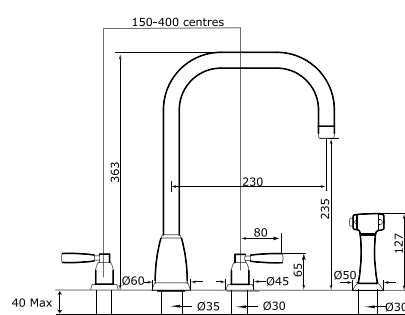

Four hole sink mixer with U spout, lever handles and rinse

Product No	Finish	RRP (Excl. VAT)
4893 CP	Chrome	£587.50
4893 NI	Nickel	£646.40
4893 PF	Pewter	£705.20
Special Finishes		
4893 BZ	English Bronze	£734.40
4893 IG	Gold	£793.20
4893 BR	Polished Brass	£793.20
4893 SB	Satin Brass	£793.20
4893 AB	Aged Brass	£793.20

Single Flow Spout