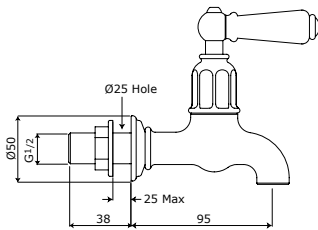

MAYAN
Bibcocks

Wall mounted with porcelain lever handles (pair)

Product No	Finish	RRP (Excl.VAT)
4322 CP	Chrome	£270.30
4322 NI	Nickel	£297.40
4322 PF	Pewter	£324.30
Special Finishes		
4322 BZ	English Bronze	£337.80
4322 IG	Gold	£367.20
4322 BR	Polished Brass	£367.20
4322 SB	Satin Brass	£367.20
4322 AB	Aged Brass	£367.20