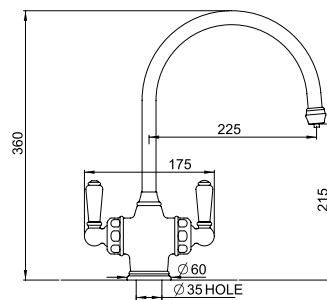

PHOENICIAN

Sink mixer with filtration

Non-filtration version available, see page 49

With filtration

Product No	Finish	RRP (Excl. VAT)
1460 CP	Chrome	£644.50
1460 NI	Nickel	£709.10
1460 PF	Pewter	£773.50
Special Finishes		
1460 BZ	English Bronze	£805.70
1460 IG	Gold	£876.30
1460 BR	Polished Brass	£876.30
1460 SB	Satin Brass	£876.30
1460 AB	Aged Brass	£876.30

With filtration and rinse

Product No	Finish	RRP (Excl. VAT)
1560 CP	Chrome	£856.10
1560 NI	Nickel	£941.80
1560 PF	Pewter	£1027.30
Special Finishes		
1560 BZ	English Bronze	£1070.00
1560 IG	Gold	£1161.90
1560 BR	Polished Brass	£1161.90
1560 SB	Satin Brass	£1161.90
1560 AB	Aged Brass	£1161.90

PARTHIAN

Sink mixer with filtration

The hole centre for this product should be a minimum distance of 70mm from the wall.

Non-filtration version available, see page 49

With filtration

Product No	Finish	RRP (Excl. VAT)
1437 CP	Chrome	£631.20
1437 NI	Nickel	£694.30
1437 PF	Pewter	£757.30
Special Finishes		
1437 BZ	English Bronze	£788.90
1437 IG	Gold	£857.70
1437 BR	Polished Brass	£857.70
1437 SB	Satin Brass	£857.70
1437 AB	Aged Brass	£857.70

With filtration and rinse

Product No	Finish	RRP (Excl. VAT)
1537 CP	Chrome	£842.80
1537 NI	Nickel	£927.10
1537 PF	Pewter	£1011.10
Special Finishes		
1537 BZ	English Bronze	£1053.30
1537 IG	Gold	£1143.30
1537 BR	Polished Brass	£1143.30
1537 SB	Satin Brass	£1143.30
1537 AB	Aged Brass	£1143.30