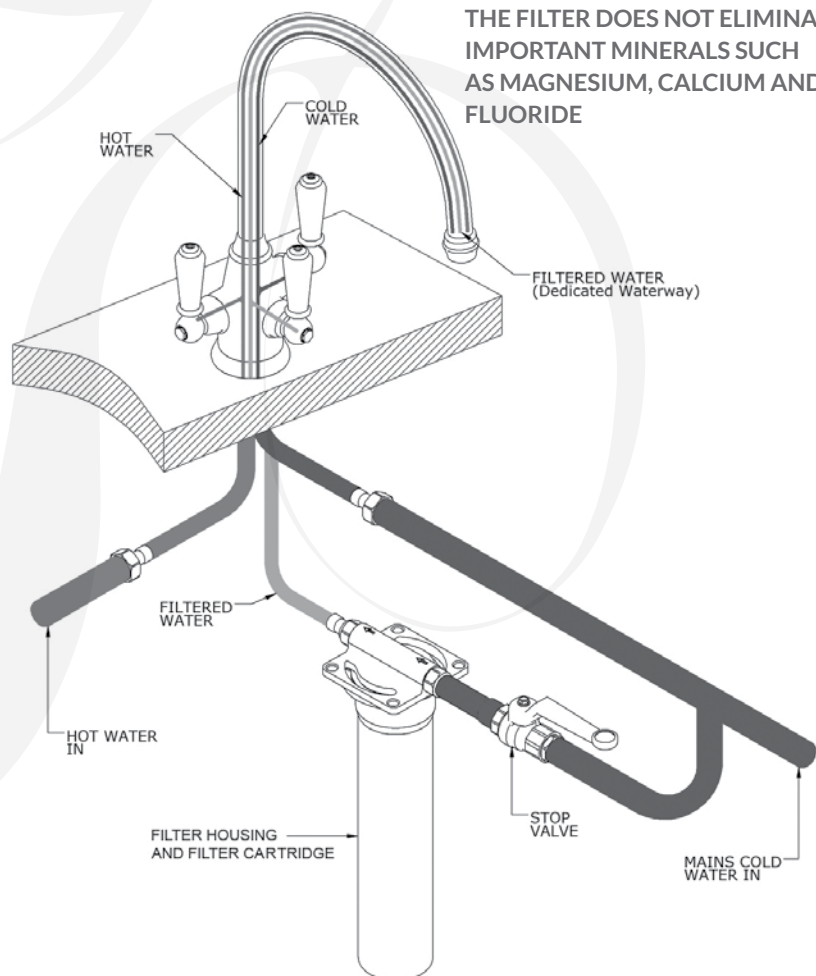

FOUR STAGE FILTRATION

COMPOSITION

The Ceramic filter incorporated in the Filtration system is the highest performing filters available in the market today and is made by Swiss manufacturer Katadyn. The cartridge is made from sintered diatomaceous earth and has a micro porous structure impregnated with silver which is known for its bactericidal action. The porous structure is able to eliminate particles down to 0.2 micron (0.0002mm) in size. One pound of carbon contains a surface area of roughly 125 acres and can absorb literally thousands of different chemicals.

Activated carbon is carbon which has a slight electro-positive charge added to it, making it even more effective in eliminating chemicals and impurities. As the water passes over the positively charged carbon surface, the negative ions of the contaminants are drawn to the surface of the carbon granules.

UNIQUE FOUR STAGE FILTRATION TECHNOLOGY IS RIGOROUSLY TESTED AND DEVELOPED

Diatomaceous Ceramic: Suspended matter and bacteria are retained on the ceramic surface without the use of chemicals

Anti-Bacterial Silver: The ceramic permanently incorporates Katadyn silver that works against bacteria growth in the filter

Carbon Block Core: Absorbs chlorine, harmful chemicals and organic contaminants that contribute to bad taste and odour

Zeolite: Has the capability to remove heavy metals such as lead and mercury

THE CARTRIDGE SIGNIFICANTLY REDUCES THE FOLLOWING SUBSTANCES:

- Odour and bad taste
- Chlorine
- Organic components such as animal and human waste
- Bacteria such as E.Coli
- Protozoan cysts such as Giardia and Cryptosporidium
- Pesticides and herbicides
- Solvents
- Benzene
- Radon
- Turbidity
- Heavy metals such as lead