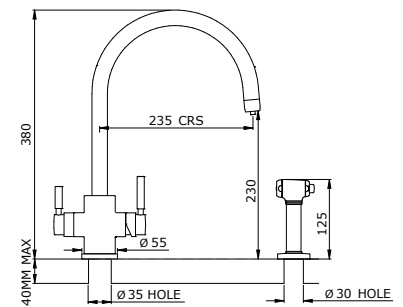

# POLARIS

3-IN-1 instant hot water tap

The hole centre for this product should be a minimum distance of 70mm from wall.