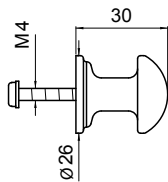

Drawer pull handle
(10 Boxed)

Product No	Finish	RRP (Excl. VAT)
6081 CP	Chrome	£161.10
6081 NI	Nickel	£169.30
6081 PF	Pewter	£193.40
Special Finishes		
6081 BZ	English Bronze	£201.40
6081 IG	Gold	£217.60
6081 BR	Polished Brass	£217.60
6081 SB	Satin Brass	£217.60
6081 AB	Aged Brass	£217.60