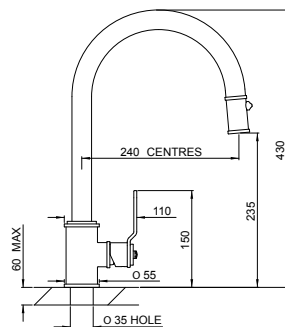

Product No	Finish	RRP (Excl. VAT)
4544 HS CP	Chrome	£487.70
4544 HS NI	Nickel	£536.50
4544 HS PF	Pewter	£585.30
Special Finishes		
4544 HS BZ	English Bronze	£609.70
4544 HS IG	Gold	£658.40
4544 HS BR	Polished Brass	£658.40
4544 HS SB	Satin Brass	£658.40
4544 HS AB	Aged Brass	£658.40

Single lever mixer pull-down and textured handle