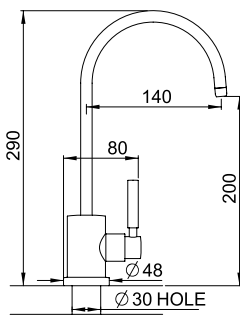

With lever handle

Product No	Finish	RRP (Excl. VAT)
1601 CP	Chrome	£312.30
1601 NI	Nickel	£343.60
1601 PF	Pewter	£374.90
Special Finishes		
1601 BZ	English Bronze	£390.40
1601 IG	Gold	£424.50
1601 BR	Polished Brass	£424.50
1601 SB	Satin Brass	£424.50
1601 AB	Aged Brass	£424.50