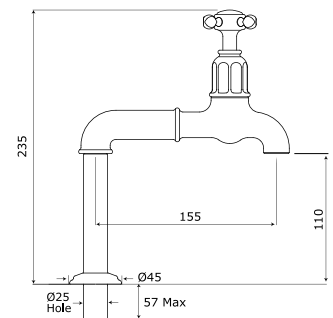

COLD TAP deck mounted with crosstop handle (single)

Product No	Finish	RRP (Excl. VAT)
4336 CP	Chrome	£137.00
4336 NI	Nickel	£150.70
4336 PF	Pewter	£164.10
Special Finishes		
4336 BZ	English Bronze	£171.20
4336 IG	Gold	£185.50
4336 BR	Polished Brass	£185.50
4336 SB	Satin Brass	£185.50
4336 AB	Aged Brass	£185.50