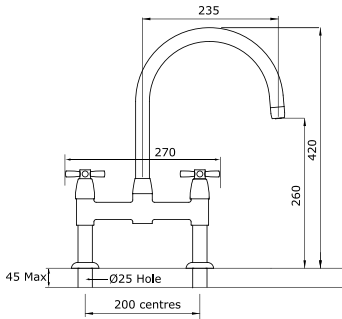

10
Sink mixer

Two hole sink mixer with
crosstop handles

Product No	Finish	RRP (Excl. VAT)
4292 CP	Chrome	£403.40
4292 NI	Nickel	£444.00
4292 PF	Pewter	£484.00
Special Finishes		
4292 BZ	English Bronze	£504.00
4292 IG	Gold	£544.50
4292 BR	Polished Brass	£544.50
4292 SB	Satin Brass	£544.50
4292 AB	Aged Brass	£544.50

Biflow Spout