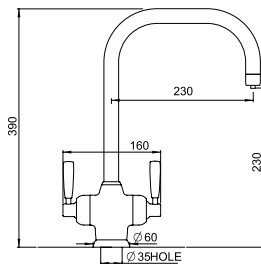

With filtration and U spout

Product No	Finish	RRP (Excl. VAT)
1445 CP	Chrome	£631.20
1445 NI	Nickel	£694.30
1445 PF	Pewter	£757.30
Special Finishes		
1445 BZ	English Bronze	£788.90
1445 IG	Gold	£851.90
1445 BR	Polished Brass	£851.90
1445 SB	Satin Brass	£851.90
1445 AB	Aged Brass	£851.90