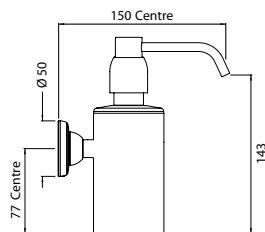

Deck mounted Rubiq

Product No	Finish	RRP (Excl. VAT)
6473 CP	Chrome	£169.20
6473 NI	Nickel	£186.10
6473 PF	Pewter	£203.10
Special Finishes		
6473 BZ	English Bronze	£211.40
6473 IG	Gold	£228.20
6473 BR	Polished Brass	£228.20
6473 SB	Satin Brass	£228.20
6473 AB	Aged Brass	£228.20