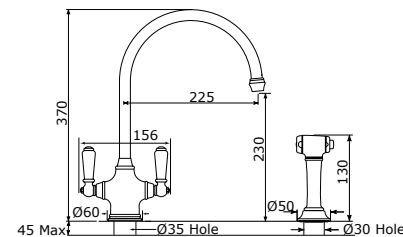

C spout with porcelain lever handles and rinse

Product No	Finish	RRP (Excl. VAT)
4360 CP	Chrome	£466.80
4360 NI	Nickel	£513.40
4360 PF	Pewter	£560.10
Special Finishes		
4360 BZ	English Bronze	£583.30
4360 IG	Gold	£632.90
4360 BR	Polished Brass	£632.90
4360 SB	Satin Brass	£632.90
4360 AB	Aged Brass	£632.90

Single Flow Spout