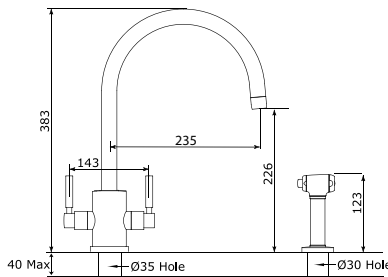

Single Flow Spout