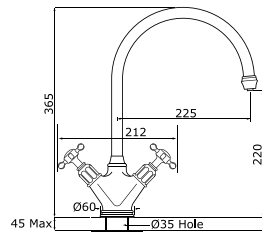

Biflow Spout

C spout with crosstop handles and rinse

Product No	Finish	RRP (Excl. VAT)
4365 CP	Chrome	£475.10
4365 NI	Nickel	£522.60
4365 PF	Pewter	£570.10
Special Finishes		
4365 BZ	English Bronze	£593.90
4365 IG	Gold	£644.60
4365 BR	Polished Brass	£644.60
4365 SB	Satin Brass	£644.60
4365 AB	Aged Brass	£644.60