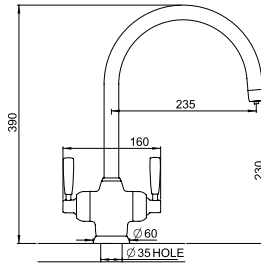

# MIMAS

Sink mixer with filtration

The hole centre for this product should be a minimum distance of 75mm from wall.

Non-filtration version available, see page 33

With filtration and C spout

Product No	Finish	RRP (Excl. VAT)
1435 CP	Chrome	£631.20
1435 NI	Nickel	£694.30
1435 PF	Pewter	£757.30
Special Finishes		
1435 BZ	English Bronze	£788.90
1435 IG	Gold	£851.90
1435 BR	Polished Brass	£851.90
1435 SB	Satin Brass	£851.90
1435 AB	Aged Brass	£851.90