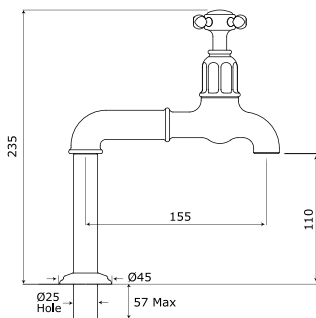

HOT TAP deck mounted with crosstop handle (single)

Product No	Finish	RRP (Excl. VAT)
4335 CP	Chrome	£137.00
4335 NI	Nickel	£150.70
4335 PF	Pewter	£164.10
Special Finishes		
4335 BZ	English Bronze	£171.20
4335 IG	Gold	£185.50
4335 BR	Polished Brass	£185.50
4335 SB	Satin Brass	£185.50
4335 AB	Aged Brass	£185.50