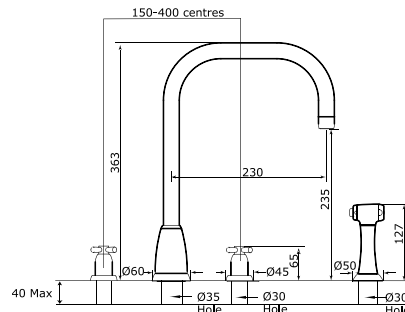

Four hole sink mixer with U spout, crosstop handles and rinse

Product No	Finish	RRP (Excl. VAT)
4892 CP	Chrome	£587.50
4892 NI	Nickel	£646.40
4892 PF	Pewter	£705.20
Special Finishes		
4892 BZ	English Bronze	£734.40
4892 IG	Gold	£793.20
4892 BR	Polished Brass	£793.20
4892 SB	Satin Brass	£793.20
4892 AB	Aged Brass	£793.20

Single Flow Spout