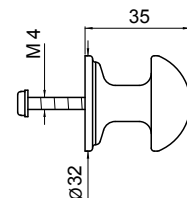

Drawer pull handle
(10 Boxed)

Product No	Finish	RRP (Excl. VAT)
6080 CP	Chrome	£200.70
6080 NI	Nickel	£210.80
6080 PF	Pewter	£240.80
Special Finishes		
6080 BZ	English Bronze	£250.90
6080 IG	Gold	£270.80
6080 BR	Polished Brass	£270.80
6080 SB	Satin Brass	£270.80
6080 AB	Aged Brass	£270.80