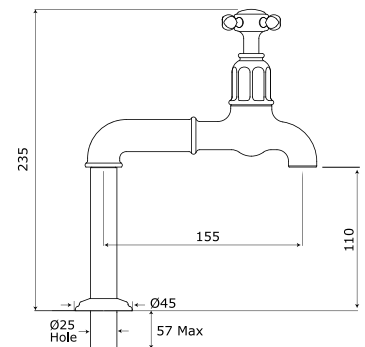

Deck mounted with crosstop handles (pair)

Product No	Finish	RRP (Excl. VAT)
4338 CP	Chrome	£270.30
4338 NI	Nickel	£297.40
4338 PF	Pewter	£324.30
Special Finishes		
4338 BZ	English Bronze	£337.80
4338 IG	Gold	£367.20
4338 BR	Polished Brass	£367.20
4338 SB	Satin Brass	£367.20
4338 AB	Aged Brass	£367.20