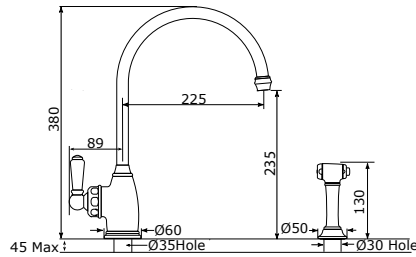

C spout with porcelain single lever handle and rinse

Product No	Finish	RRP (Excl. VAT)
4346 CP	Chrome	£467.20
4346 NI	Nickel	£514.00
4346 PF	Pewter	£560.60
Special Finishes		
4346 BZ	English Bronze	£584.00
4346 IG	Gold	£633.70
4346 BR	Polished Brass	£633.70
4346 SB	Satin Brass	£633.70
4346 AB	Aged Brass	£633.70

Single Flow Spout

The hole centre for this product should be a minimum distance of 70mm from wall.

Filtration version available, see page 22

C spout with porcelain lever handles

Product No	Finish	RRP (Excl. VAT)
4460 CP	Chrome	£325.20
4460 NI	Nickel	£357.60
4460 PF	Pewter	£390.20
Special Finishes		
4460 BZ	English Bronze	£406.30
4460 IG	Gold	£441.70
4460 BR	Polished Brass	£441.70
4460 SB	Satin Brass	£441.70
4460 AB	Aged Brass	£441.70

Biflow Spout