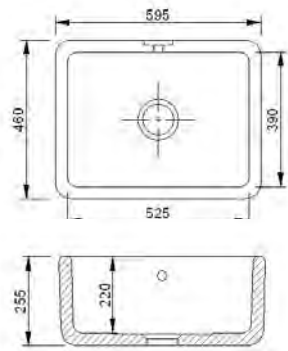

Product No	Finish	RRP (Excl. VAT)
2460 WH	White	£381.30
2460 AW	Antique White	£381.30