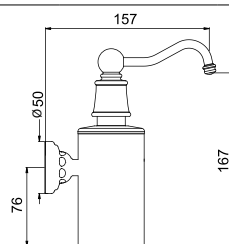

Wall mounted

Product No	Finish	RRP (Excl. VAT)
6673 CP	Chrome	£169.20
6673 NI	Nickel	£186.10
6673 PF	Pewter	£203.10
Special Finishes		
6673 BZ	English Bronze	£211.40
6673 IG	Gold	£228.20
6673 BR	Polished Brass	£228.20
6673 SB	Satin Brass	£228.20
6673 AB	Aged Brass	£228.20