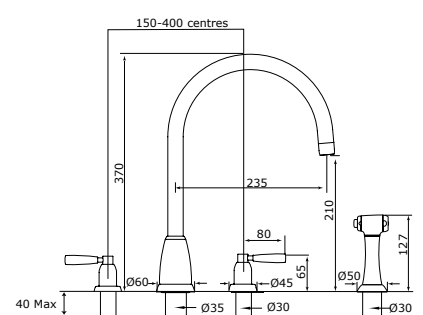

Four hole sink mixer with C spout, lever handles and rinse

Product No	Finish	RRP (Excl. VAT)
4891 CP	Chrome	£587.50
4891 NI	Nickel	£646.40
4891 PF	Pewter	£705.20
Special Finishes		
4891 BZ	English Bronze	£734.40
4891 IG	Gold	£793.20
4891 BR	Polished Brass	£793.20
4891 SB	Satin Brass	£793.20
4891 AB	Aged Brass	£793.20

Single Flow Spout