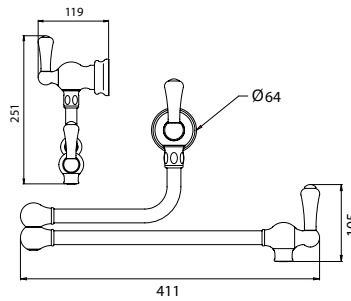

With lever handles

Product No	Finish	RRP (Excl. VAT)
4799 CP	Chrome	£470.70
4799 NI	Nickel	£517.60
4799 PF	Pewter	£564.70
Special Finishes		
4799 BZ	English Bronze	£587.80
4799 IG	Gold	£639.40
4799 BR	Polished Brass	£639.40
4799 SB	Satin Brass	£639.40
4799 AB	Aged Brass	£639.40

Single Flow Spout

COUNTRY Soap dispensers

Deck mounted

Product No	Finish	RRP (Excl. VAT)
6695 CP	Chrome	£101.40
6695 NI	Nickel	£111.70
6695 PF	Pewter	£121.60
Special Finishes		
6695 BZ	English Bronze	£126.90
6695 IG	Gold	£136.80
6695 BR	Polished Brass	£136.80
6695 SB	Satin Brass	£136.80
6695 AB	Aged Brass	£136.80