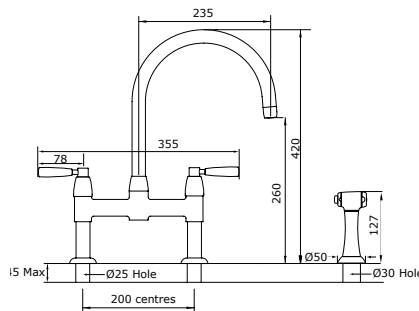

Two hole sink mixer with lever
handles and rinse

Product No	Finish	RRP (Excl. VAT)
4273 CP	Chrome	£549.90
4273 NI	Nickel	£605.30
4273 PF	Pewter	£660.00
Special Finishes		
4273 BZ	English Bronze	£687.40
4273 IG	Gold	£742.50
4273 BR	Polished Brass	£742.50
4273 SB	Satin Brass	£742.50
4273 AB	Aged Brass	£742.50

Single Flow Spout