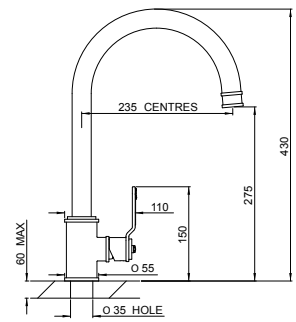

Product No	Finish	RRP (Excl. VAT)
4512 HT CP	Chrome	£339.00
4512 HT NI	Nickel	£372.90
4512 HT PF	Pewter	£406.80
Special Finishes		
4512 HT BZ	English Bronze	£423.80
4512 HT IG	Gold	£457.70
4512 HT BR	Polished Brass	£457.70
4512 HT SB	Satin Brass	£457.70
4512 HT AB	Aged Brass	£457.70

Single lever mixer with pull-down and smooth handle