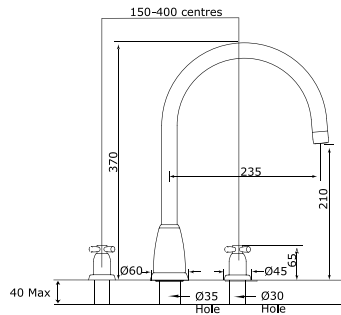

Three hole sink mixer with C spout and crosstop handles

Product No	Finish	RRP (Excl. VAT)
4885 CP	Chrome	£446.00
4885 NI	Nickel	£490.60
4885 PF	Pewter	£535.30
Special Finishes		
4885 BZ	English Bronze	£557.40
4885 IG	Gold	£602.00
4885 BR	Polished Brass	£602.00
4885 SB	Satin Brass	£602.00
4885 AB	Aged Brass	£602.00

Single Flow Spout