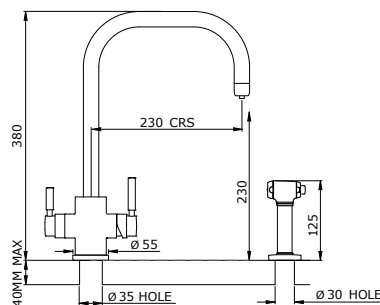

U spout and rinse

Product No	Finish	RRP (Excl. VAT)
1714 CP	Chrome	£1144.50
1714 NI	Nickel	£1213.00
1714 PF	Pewter	£1303.60
Special Finishes		
1714 BZ	English Bronze	£1327.20
1714 IG	Gold	£1382.80
1714 BR	Polished Brass	£1382.80
1714 SB	Satin Brass	£1382.80
1714 AB	Aged Brass	£1382.80