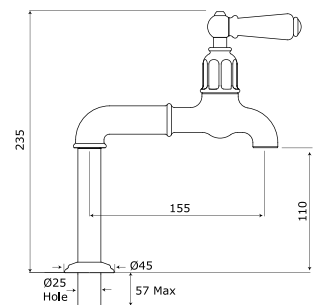

Deck mounted with porcelain lever handle (single)

Product No	Finish	RRP (Excl.VAT)
4331 CP	Chrome	£137.00
4331 NI	Nickel	£150.70
4331 PF	Pewter	£164.10
Special Finishes		
4331 BZ	English Bronze	£171.30
4331 IG	Gold	£185.50
4331 BR	Polished Brass	£185.50
4331 IG	Satin Brass	£185.50
4331 IG	Aged Brass	£185.50

Green index