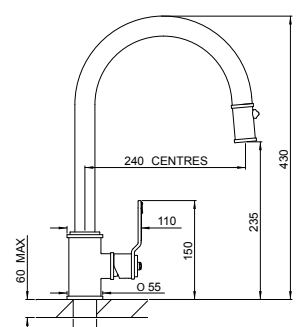

Product No	Finish	RRP (Excl. VAT)
4544 HT CP	Chrome	£487.70
4544 HT NI	Nickel	£536.50
4544 HT PF	Pewter	£585.30
Special Finishes		
4544 HT BZ	English Bronze	£609.70
4544 HT IG	Gold	£658.40
4544 HT BR	Polished Brass	£658.40
4544 HT SB	Satin Brass	£658.40
4544 HT AB	Aged Brass	£658.40