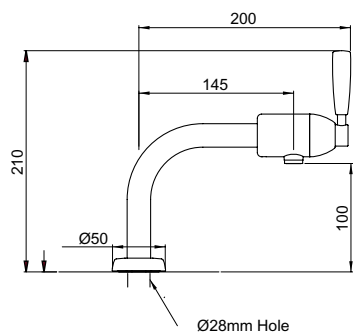

METIS

Monobloc sink mixer

With lever handles

Product No	Finish	RRP (Excl. VAT)
4480 CP	Chrome	£311.60
4480 NI	Nickel	£342.60
4480 PF	Pewter	£373.70
Special Finishes		
4480 BZ	English Bronze	£389.40
4480 IG	Gold	£420.60
4480 BR	Polished Brass	£420.60
4480 SB	Satin Brass	£420.60
4480 AB	Aged Brass	£420.60

Single Flow Spout

With lever handles and rinse

Product No	Finish	RRP (Excl. VAT)
4485 CP	Chrome	£453.10
4485 NI	Nickel	£498.40
4485 PF	Pewter	£543.60
Special Finishes		
4485 BZ	English Bronze	£566.50
4485 IG	Gold	£611.80
4485 BR	Polished Brass	£611.80
4485 SB	Satin Brass	£611.80
4485 AB	Aged Brass	£611.80

Single Flow Spout

Filtration version available, see page 21

Bibcock with lever handles (pair)

Product No	Finish	RRP (Excl. VAT)
4832 CP	Chrome	£343.10
4832 NI	Nickel	£377.40
4832 PF	Pewter	£411.50
Special Finishes		
4832 BZ	English Bronze	£429.00
4832 IG	Gold	£463.20
4832 BR	Polished Brass	£463.20
4832 SB	Satin Brass	£463.20
4832 AB	Aged Brass	£463.20

CIRRUS

Contemporary bibcocks

Three hole sink mixer with crosstop handles

Product No	Finish	RRP (Excl. VAT)
4592 CP	Chrome	£652.50
4592 NI	Nickel	£717.70
4592 PF	Pewter	£783.00
Special Finishes		
4592 BZ	English Bronze	£815.70
4592 IG	Gold	£880.90
4592 BR	Polished Brass	£880.90
4592 SB	Satin Brass	£880.90
4592 AB	Aged Brass	£880.90

Single Flow Spout

OASIS

Sink mixer