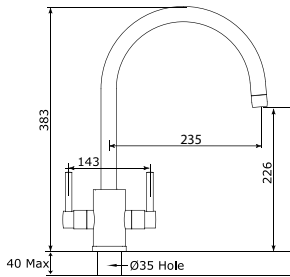

RUBIQ

Monobloc sink mixer

C spout with lever handles

Product No	Finish	RRP (Excl. VAT)
4208 CP	Chrome	£320.80
4208 NI	Nickel	£353.00
4208 PF	Pewter	£385.10
Special Finishes		
4208 BZ	English Bronze	£400.90
4208 IG	Gold	£433.30
4208 BR	Polished Brass	£433.30
4208 SB	Satin Brass	£433.30
4208 AB	Aged Brass	£433.30

Single Flow Spout