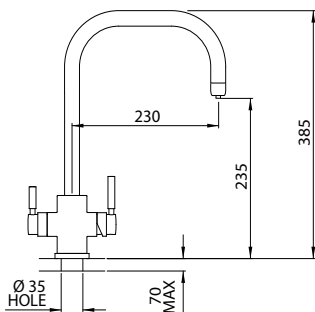

U spout

Product No	Finish	RRP (Excl. VAT)
1914 CP	Chrome	£933.00
1914 NI	Nickel	£980.20
1914 PF	Pewter	£1049.80
Special Finishes		
1914 BZ	English Bronze	£1062.90
1914 IG	Gold	£1097.20
1914 BR	Polished Brass	£1097.20
1914 SB	Satin Brass	£1097.20
1914 AB	Aged Brass	£1097.20