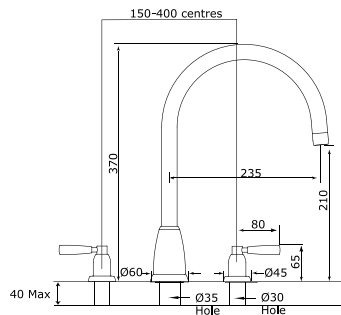

Three hole sink mixer with C spout and lever handles

Product No	Finish	RRP (Excl. VAT)
4886 CP	Chrome	£446.00
4886 NI	Nickel	£490.60
4886 PF	Pewter	£535.30
Special Finishes		
4886 BZ	English Bronze	£557.40
4886 IG	Gold	£602.00
4886 BR	Polished Brass	£602.00
4886 SB	Satin Brass	£602.00
4886 AB	Aged Brass	£602.00

Single Flow Spout