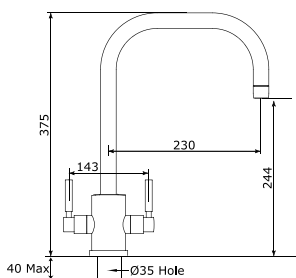

Single Flow Spout