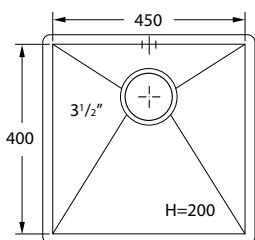

Product No	Finish	RRP (Excl. VAT)
2645 SS	Stainless Steel	£574.60

380mm (450mm Cabinet)