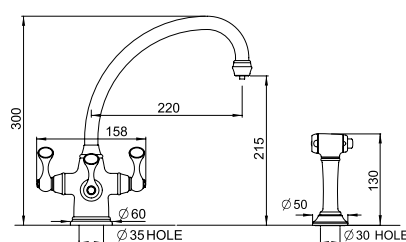

With filtration and rinse

Product No	Finish	RRP (Excl. VAT)
1520 CP	Chrome	£856.10
1520 NI	Nickel	£941.90
1520 PF	Pewter	£1027.30
Special Finishes		
1520 BZ	English Bronze	£1070.10
1520 IG	Gold	£1161.90
1520 BR	Polished Brass	£1161.90
1520 SB	Satin Brass	£1161.90
1520 AB	Aged Brass	£1161.90