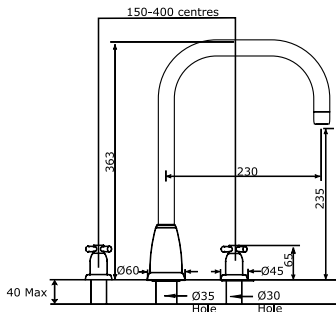

CALLISTO

Sink mixer

Three hole sink mixer with U spout and crosstop handles

Product No	Finish	RRP (Excl. VAT)
4887 CP	Chrome	£446.00
4887 NI	Nickel	£490.60
4887 PF	Pewter	£535.30
Special Finishes		
4887 BZ	English Bronze	£557.40
4887 IG	Gold	£602.00
4887 BR	Polished Brass	£602.00
4887 SB	Satin Brass	£602.00
4887 AB	Aged Brass	£602.00

Single Flow Spout