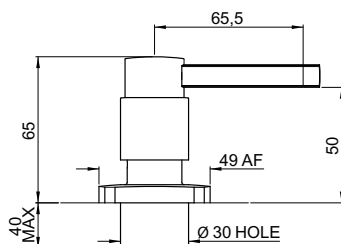

Product No	Finish	RRP (Excl. VAT)
6295 CP	Chrome	£101.40
6295 NI	Nickel	£111.70
6295 PF	Pewter	£121.60
Special Finishes		
6295 BZ	English Bronze	£126.80
6295 IG	Gold	£136.80
6295 BR	Polished Brass	£136.80
6295 SB	Satin Brass	£136.80
6295 AB	Aged Brass	£136.80