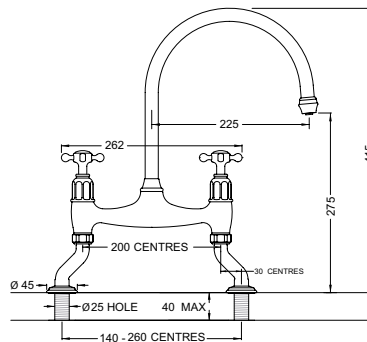

IONIAN

Sink mixer

Deck mounted two hole with crosstop handles

Product No	Finish	RRP (Excl. VAT)
4192 CP	Chrome	£403.40
4192 NI	Nickel	£444.00
4192 PF	Pewter	£484.00
Special Finishes		
4192 BZ	English Bronze	£504.30
4192 IG	Gold	£548.40
4192 BR	Polished Brass	£548.40
4192 SB	Satin Brass	£548.40
4192 AB	Aged Brass	£548.40

Biflow Spout

Deck mounted two hole with crosstop handles and rinse

Product No	Finish	RRP (Excl. VAT)
4172 CP	Chrome	£549.90
4172 NI	Nickel	£605.30
4172 PF	Pewter	£660.00
Special Finishes		
4172 BZ	English Bronze	£687.60
4172 IG	Gold	£746.40
4172 BR	Polished Brass	£746.40
4172 SB	Satin Brass	£746.40
4172 AB	Aged Brass	£746.40

Single Flow Spout

Deck mounted two hole with porcelain lever handles

Product No	Finish	RRP (Excl. VAT)
4193 CP	Chrome	£403.40
4193 NI	Nickel	£444.00
4193 PF	Pewter	£484.00
Special Finishes		
4193 BZ	English Bronze	£504.30
4329 IG	Gold	£548.40
4193 IG	Polished Brass	£548.40
4193 BR	Satin Brass	£548.40
4193 SB	Aged Brass	£548.40

Biflow Spout

Deck mounted two hole with porcelain lever handles and rinse

Product No	Finish	RRP (Excl. VAT)
4173 CP	Chrome	£549.90
4173 NI	Nickel	£605.30
4173 PF	Pewter	£660.00
Special Finishes		
4173 BZ	English Bronze	£687.60
4173 IG	Gold	£746.40
4173 BR	Polished Brass	£746.40
4173 SB	Satin Brass	£746.40
4173 AB	Aged Brass	£746.40

Single Flow Spout

Product options

Alternative Corian or metal lever handles available. See page 79

A variety of colours and finishes are available. See page 79

Spout options to create a look and flow that suits you. See page 57