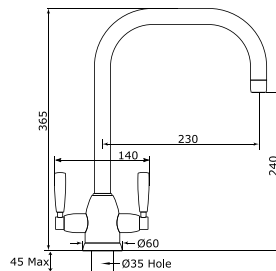

U spout with lever handles

Product No	Finish	RRP (Excl. VAT)
4863 CP	Chrome	£311.60
4863 NI	Nickel	£342.60
4863 PF	Pewter	£373.70
Special Finishes		
4863 BZ	English Bronze	£389.50
4863 IG	Gold	£420.60
4863 BR	Polished Brass	£420.60
4863 SB	Satin Brass	£420.60
4863 AB	Aged Brass	£420.60

Single Flow Spout