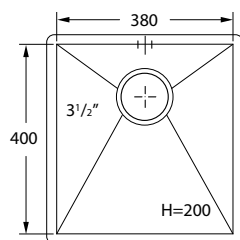

Product No	Finish	RRP (Excl. VAT)
2638 SS	Stainless Steel	£540.00

200mm