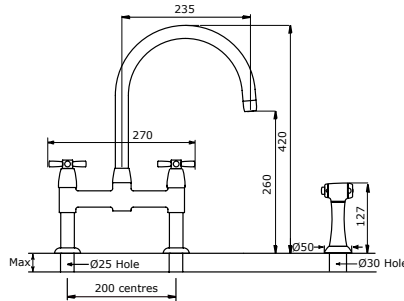

Two hole sink mixer with
crosstop handles and rinse

Product No	Finish	RRP (Excl. VAT)
4272 CP	Chrome	£549.90
4272 NI	Nickel	£605.30
4272 PF	Pewter	£660.00
Special Finishes		
4272 BZ	English Bronze	£687.40
4272 IG	Gold	£742.50
4272 BR	Polished Brass	£742.50
4272 SB	Satin Brass	£742.50
4272 AB	Aged Brass	£742.50

Single Flow Spout