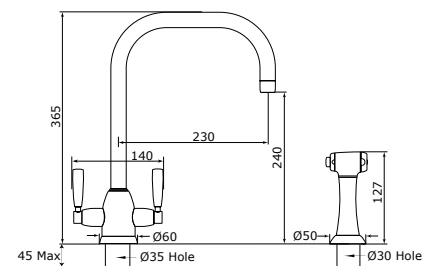

U spout with lever handles and rinse

Product No	Finish	RRP (Excl. VAT)
4868 CP	Chrome	£453.10
4868 NI	Nickel	£498.40
4868 PF	Pewter	£543.60
Special Finishes		
4868 BZ	English Bronze	£566.50
4868 IG	Gold	£611.80
4868 BR	Polished Brass	£611.80
4868 SB	Satin Brass	£611.80
4868 AB	Aged Brass	£611.80

Single Flow Spout