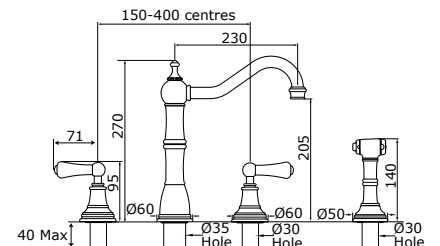

Four hole sink mixer with lever handles and rinse

Product No	Finish	RRP (Excl. VAT)
4776 CP	Chrome	£646.50
4776 NI	Nickel	£711.20
4776 PF	Pewter	£775.80
Special Finishes		
4776 BZ	English Bronze	£808.20
4776 IG	Gold	£877.40
4776 BR	Polished Brass	£877.40
4776 SB	Satin Brass	£877.40
4776 AB	Aged Brass	£877.40

Single Flow Spout