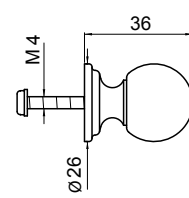

Product No	Finish	RRP (Excl. VAT)
6061 CP	Chrome	£161.10
6061 NI	Nickel	£169.30
6061 PF	Pewter	£193.40
Special Finishes		
6061 BZ	English Bronze	£201.40
6061 IG	Gold	£217.60
6061 BR	Polished Brass	£217.60
6061 SB	Satin Brass	£217.60
6061 AB	Aged Brass	£217.60