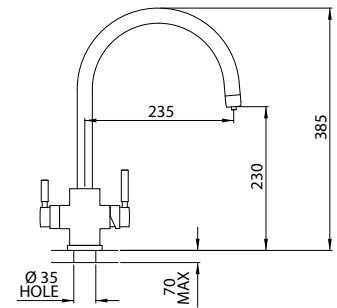

PHOENIX

3-IN-1 instant hot water tap

The hole centre for this product should be a minimum distance of 70mm from wall.

C spout

Product No	Finish	RRP (Excl. VAT)
1912 CP	Chrome	£933.00
1912 NI	Nickel	£980.20
1912 PF	Pewter	£1049.80
Special Finishes		
1912 BZ	English Bronze	£1062.90
1912 IG	Gold	£1097.20
1912 BR	Polished Brass	£1097.20
1912 SB	Satin Brass	£1097.20
1912 AB	Aged Brass	£1097.20

U spout

Product No	Finish	RRP (Excl. VAT)
1914 CP	Chrome	£933.00
1914 NI	Nickel	£980.20
1914 PF	Pewter	£1049.80
Special Finishes		
1914 BZ	English Bronze	£1062.90
1914 IG	Gold	£1097.20
1914 BR	Polished Brass	£1097.20
1914 SB	Satin Brass	£1097.20
1914 AB	Aged Brass	£1097.20

U spout and rinse

Product No	Finish	RRP (Excl. VAT)
1714 CP	Chrome	£1144.50
1714 NI	Nickel	£1213.00
1714 PF	Pewter	£1303.60
Special Finishes		
1714 BZ	English Bronze	£1327.20
1714 IG	Gold	£1382.80
1714 BR	Polished Brass	£1382.80
1714 SB	Satin Brass	£1382.80
1714 AB	Aged Brass	£1382.80

C spout and rinse

Product No	Finish	RRP (Excl. VAT)
1712 CP	Chrome	£1144.50
1712 NI	Nickel	£1213.00
1712 PF	Pewter	£1303.60
Special Finishes		
1712 BZ	English Bronze	£1327.20
1712 IG	Gold	£1382.80
1712 BR	Polished Brass	£1382.80
1712 SB	Satin Brass	£1382.80
1712 AB	Aged Brass	£1382.80