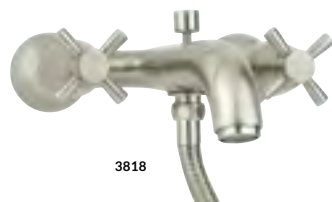

BATH

Contemporary wall or deck-mounted bath shower mixers deliver the perfect practical solution for a master bathroom that needs to accommodate everything from the childrens' bathtime to a more sophisticated soaking.

PRODUCTS AVAILABLE

- **3810** Three hole wall bath filler with lever handles
- **3811** Three hole wall bath filler with crosstop handles
- **3822** Wall bath filler with lever handles
- **3823** Wall bath filler with crosstop handles
- **3820** Deck bath filler with lever handles
- **3821** Deck bath filler with crosstop handles
- **3815** Deck mounted bath shower mixer with lever handles
- **3816** Deck mounted bath shower mixer with crosstop handles
- **3817** Wall mounted bath shower mixer with lever handles
- **3818** Wall mounted bath shower mixer with crosstop handles
- **5842** Concealed diverter with 1 inlet and 2 outlets
- **3807/1** Floor mounted bath shower mixer with handshower and lever handles
- **3808/1** Floor mounted bath shower mixer with handshower and crosstop handles

3821

The following products are required when purchasing bath shower mixers...

ADDITIONAL PRODUCTS

- **5815** Easy clean handshower
- **5835** Hose
- **5300** Parking bracket
- **5810** Multi-function handshower

AVAILABLE FINISHES

Selected items are available in special finishes. See page 79.