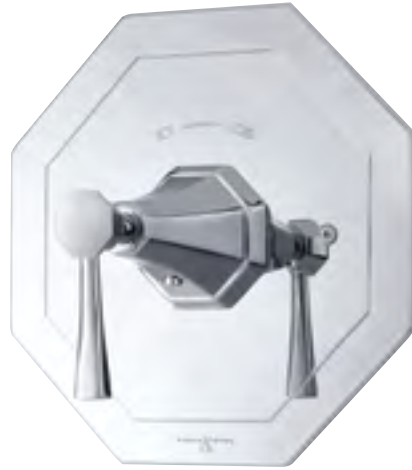

SHOWER

Perrin & Rowe shower valves are engineered from solid brass. Our shower valve bodies start life as a solid piece of cylindrical brass. They are precision machined in a single process before being hand-assembled.

COMBINATIONS AVAILABLE

- **5157** Concealed thermostatic shower without flow control with lever handle
- **5141** Concealed diverter one inlet two outlets with lever handle
- **5161** Concealed diverter one inlet three outlets with lever handle
- **5142** Concealed diverter one inlet two outlets with crosstop handle
- **5162** Concealed diverter one inlet three outlets with crosstop handle

PLEASE NOTE:

Choose at least one separate flow control as part of a shower configuration.

5157