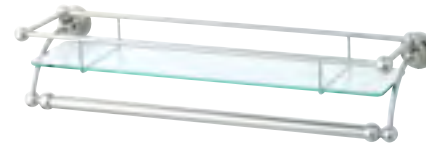

ACCESSORIES

Practical, yet effortlessly stylish, Perrin & Rowe racks, shelves and baskets come in a variety of widths and lengths and will lend a little luxury to any bathroom or cloakroom.

PRODUCTS AVAILABLE

- **6916** Corner basket
- **6951** 510mm bottle basket
- **6952** 260mm bottle basket
- **6953** 510mm glass shelf
- **6954** 260mm glass shelf
- **6955** 510mm sponge basket
- **6956** 260mm sponge basket
- **6961** 510mm towel rack
- **6962** 510mm bottle basket & soap tray
- **6975** 510mm glass shelf with towel rail

6975