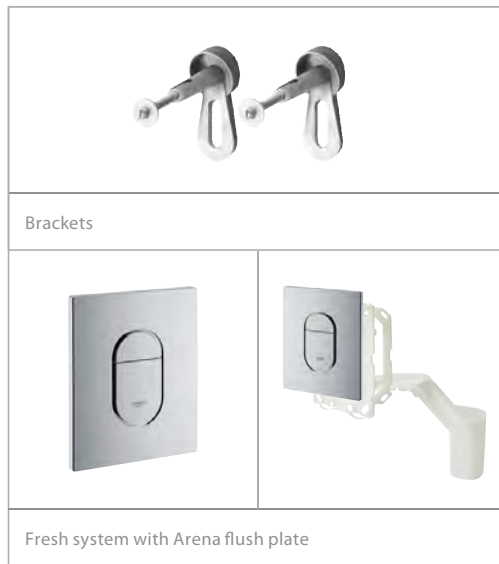

HP High pressure water system

Euphoria
Shower set 600mm
27256000
+
Avensys Modern
34222000

GROHE RAPID SL 4 in 1 FRESH PACKS

38886000 NOVA FRESH 4IN1 SET 0.82M	38889000 NOVA FRESH 4IN1 SET 1M	38883000 NOVA FRESH 4IN1 SET 1.13M	38885000 COSMO FRESH 4IN1 SET 0.82M	38888000 COSMO FRESH 4IN1 SET 1M
38887000 SKATE FRESH 4IN1 SET 0.82M	38890000 SKATE FRESH 4IN1 SET 1M	38884000 SKATE FRESH 4IN1 SET 1.13M	38827000 COSMO FRESH 4IN1 SET 1.13M	37762SH0 + 38488000 ADAGIO + BUTTON

NEW

4 IN 1 GROHE ARENA FRESH PACKS

Complete with Fresh System New Arena
Flush Plate, Frame and Brackets

0.82M Frame Pack code 38945 1.0M Frame Pack code 38944 1.13M Frame Pack code 38943

INCREDIBLE PACK OFFERS AT UNBEATABLE PRICES GROHE G1000 PACKS SUPPLIED COMPLETE IN ONE BOX

Order Code: TB240441

Kudos Grande Fixed Combi Set

- Overhead shower has adjustable height so it can be moved up and down for different members of the family
- Suitable for high pressure plumbing systems
- Rub-Clean for hand shower and overhead