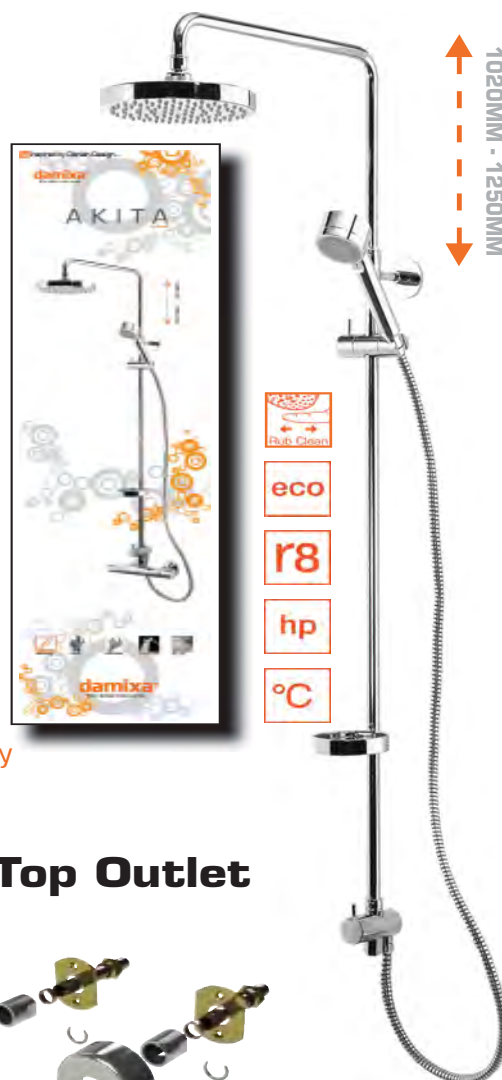

HEAD OFFICE
NORTHERN

Tel: (01495) 767600
Tel: (01925) 573000

Fax: (01495) 767601
Fax: (01925) 573001

damixa™

3-IN-1 AKITA SHOWER

- 1 Kudos Grande Fixed Combi Set**
- 2 Thermixa Essential Shower Mixer Top Outlet**
- 3 Fast Fix Kit**

Order Code: TB240441

Kudos Grande Fixed Combi Set

- Overhead shower has adjustable height so it can be moved up and down for different members of the family
- Suitable for high pressure plumbing systems
- Rub-Clean for hand shower and overhead

Thermixa Essential Shower Mixer Top Outlet

- Anti-Scalding Installation
- Regulates flow to a maximum of 8 litres per minute (optional feature)
- A built in water saving feature that encourages you to minimise water consumption