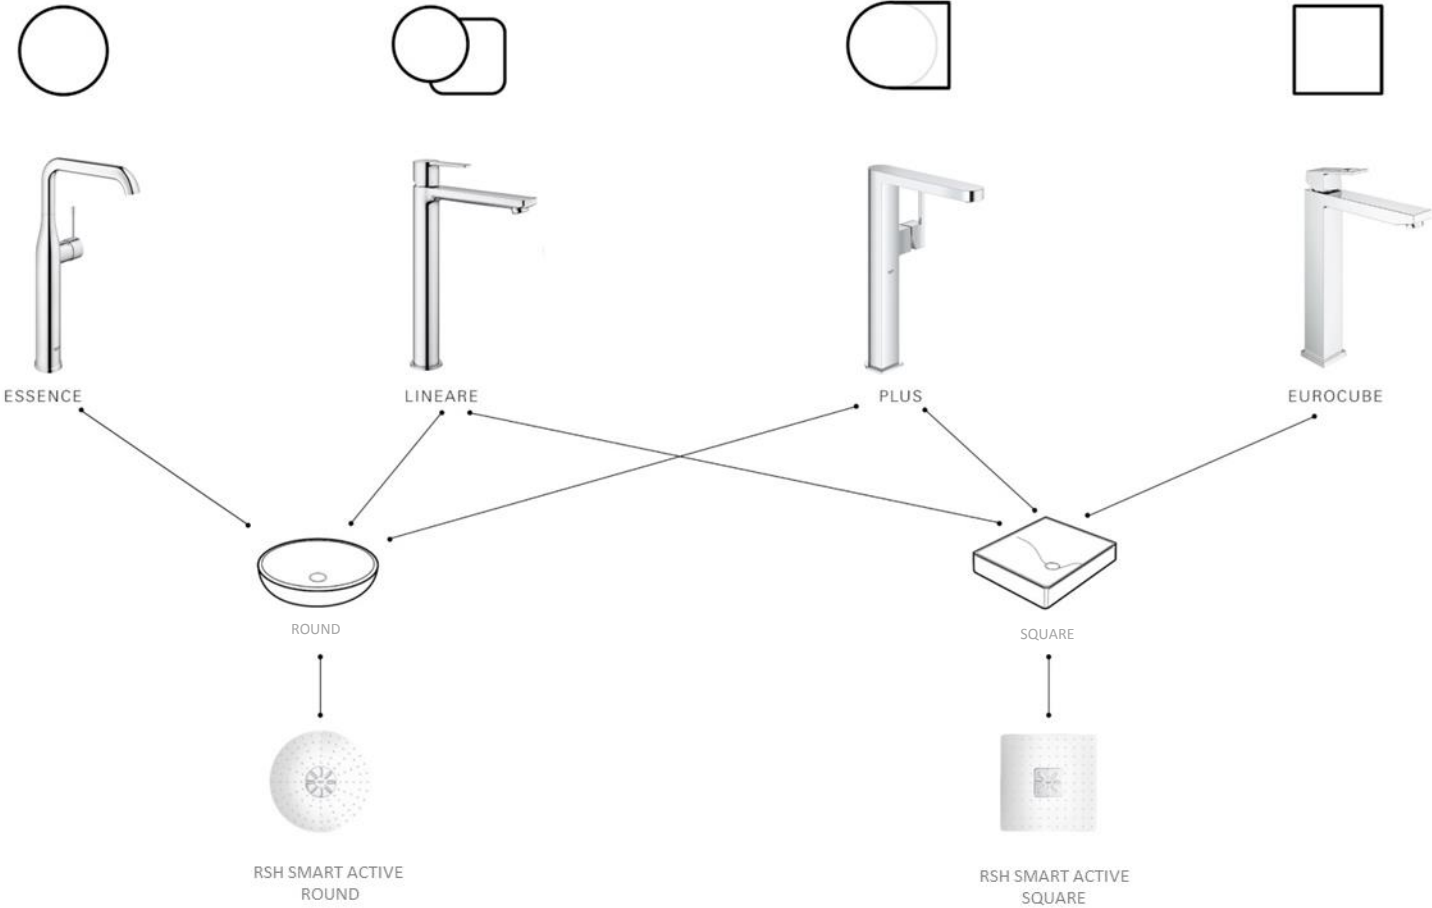

NEW PLUS

A DESIGN THAT FITS FROM ROUND TO SQUARE

NEW PLUS

FITS TO SMART CONTROL AND RAINSHOWER SMART ACTIVE IN WHITE

1	WHAT IS IT?
2	WHY ARE WE DOING IT?
3	WHAT'S DIFFERENT ABOUT IT?
4	WHAT ARE THE BENEFITS?
5	WHAT ARE THE DETAILS?

NEW PLUS

TEMPERATURE DISPLAY

ECO- SPRAY

THE RIGHT SPRAY FOR EVERY NEED

STANDARD SPRAY

ECO-SPRAY

OVER AN IR-SENSOR PLACED ON THE SPOUT, SWITCH FROM
STANDARD SPRAY TO ECO-SPRAY (4 L/MIN)

PULL OUT

OPTIONS FOR EVEN MORE FLEXIBILITY AT THE WASHBASIN

THE PULL OUT SPOUT WITH GROHE EASYDOCK GUARANTEES EASY RETRACTION AND SMOOTH DOCKING BACK TO THE STARTING POSITION (ON L-SIZE)

SWIVEL SPOUT

OPTIONS FOR EVEN MORE FLEXIBILITY AT THE WASHBASIN

Temperature display

- 2 spray variant
- pull – out spout
- swivel spout variants

The white acrylic display perfectly fits with Smart control and with Rainshower Smart Control

Fits with round and square ceramics, showers, Accessories