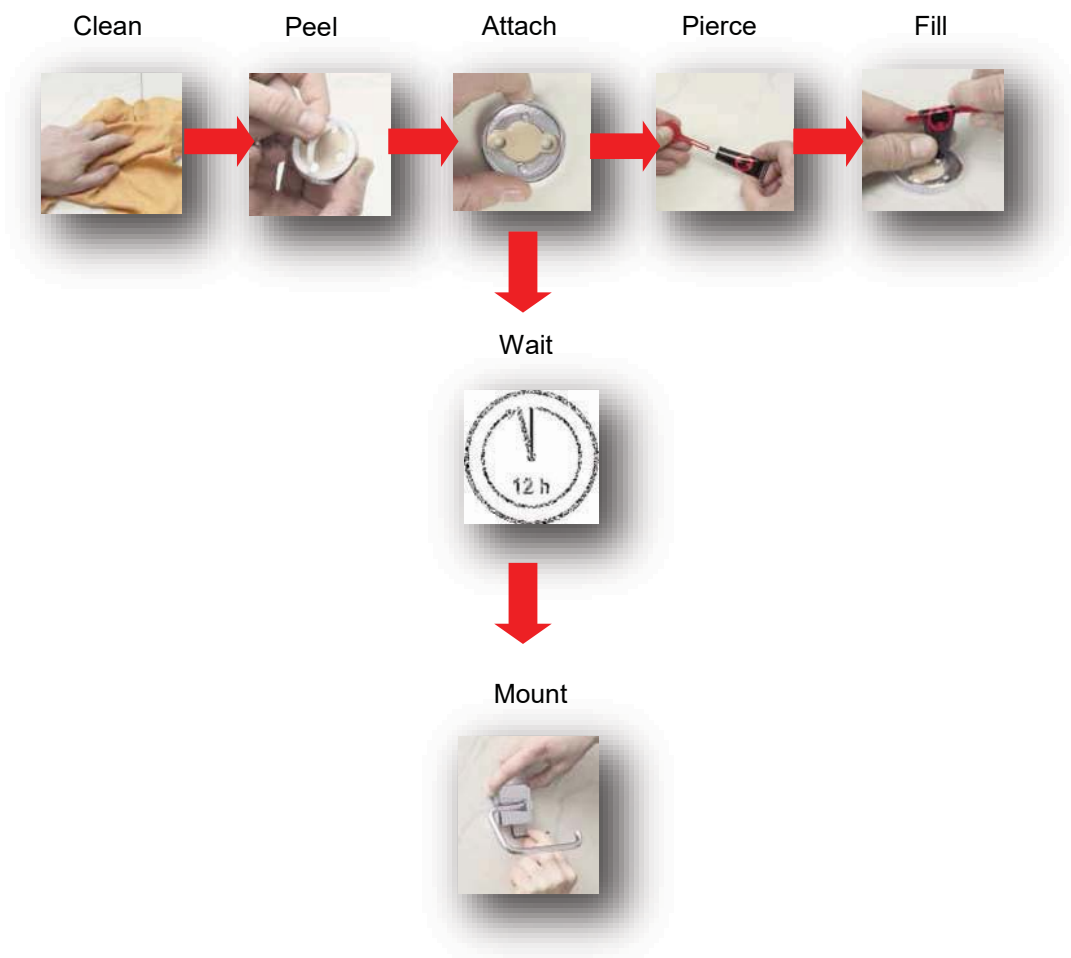

# Never Drill Again<sup>by</sup>

## Bathroom Accessories

Hotel quality bathroom and shower accessories.

German technology that eliminates drilling!

Quick, clean and simple to use.

Permanent and incredibly strong.

Use on: Ceramic tiles, Porcelain, Glass, Natural Stones, Wood, Laminates, Metals, Brick. Virtually any hard, firm surface.

### Simple Installation