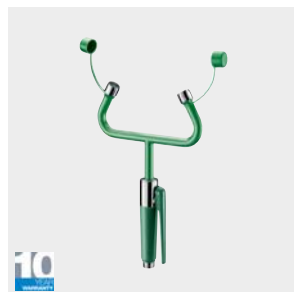

Free-standing	9201	£565.26
---------------	------	---------

Single spray eye wash

Trigger-operated single spray eye wash.

- Eye wash spray head fitted with auto-ejecting protective cap
- Trigger-operated, spring automatically shuts-off spray
- Flow rate 6 lpm at 3 bar
- Integrated aerator with stainless steel double filter
- Ergonomic grip and trigger in green polypropylene

Wall-mounted	9120C	£139.59
Deck-mounted	9140C	£182.83

Dual spray eye wash

Trigger-operated dual spray eye wash.

- Eye wash spray heads fitted with auto-ejecting protective caps
- Trigger-operated, spring automatically shuts-off spray
- Flow rate 6 lpm at 3 bar
- Integrated aerator with stainless steel double filter
- Ergonomic grip and trigger in green polypropylene