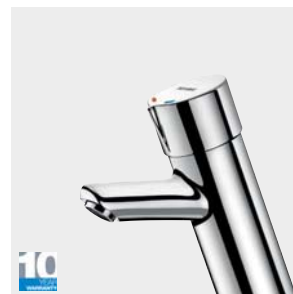

Stocked*

M1/2"	740500*	£87.36
-------	---------	--------

TEMPOSOFT 2 wall-mounted

Wall-mounted time flow tap with soft-touch operation.

- Soft-touch operation
- Time flow ~7 seconds
- Flow rate pre-set at 3 lpm at 3 bar, can be adjusted from 1.5 - 6 lpm
- Chrome-plated solid brass body M1/2"

L. 110mm	741500	£66.14
L. 150mm	741550	£79.68

TEMPOMIX

Deck-mounted time flow basin mixer with soft-touch operation.

- Soft-touch operation
- Temperature control and operation via the push-button
- Time flow 7 seconds
- Flow rate pre-set at 3 lpm at 3 bar, can be adjusted from 1.5 - 6 lpm
- Chrome-plated solid brass body
- Maximum temperature limiter

Ø 15mm	79500015*	£212.73
--------	-----------	---------

TEMPOSTOP

Deck-mounted time flow tap.

- Time flow ~7 seconds
- Flow rate pre-set at 3 lpm at 3 bar, can be adjusted from 1.5 - 6 lpm
- Chrome-plated solid brass body with spout H. 35mm, L. 110mm
- Tamperproof, scale-resistant flow straightener