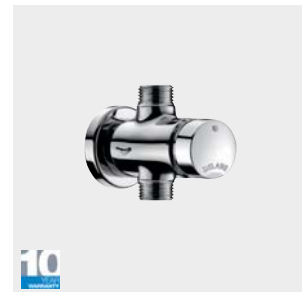

TEMPOSOFT 2 urinal exposed

Exposed time flow urinal valve with soft-touch operation for standard or siphon action urinals.

- Soft-touch operation
- Time flow ~3 seconds
- Flow rate pre-set at 0.15 l/sec at 3 bar, can be adjusted
- Chrome-plated solid brass body M¹/₂"

Inline	777800	£66.07
Angled	778800	£61.08