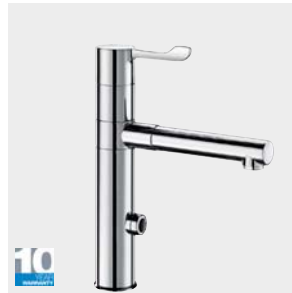

TEMPOMATIC MIX BIOCLIP hospital mixer

Electronic mixer with BIOCLIP removable spout. Smooth body and spout interiors.

- BIOCLIP spout can be removed for cleaning and disinfection
- Infrared sensor and temperature control via control lever L. 100mm
- Mains supply 230/12V
- Flow rate limited to 7 lpm at 3 bar
- Duty flush (~60 seconds every 24 hours after last use)
- Suitable for BIOFIL spout filters

Spout H. 160	20870T115	£615.79
Spout H. 300	20870T315	£638.80