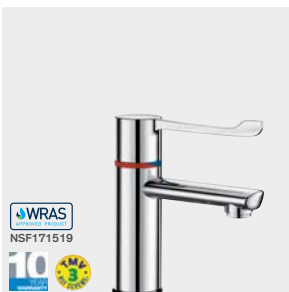

SECURITHERM sequential mixer

Sequential thermostatic mixer.

- Progressive temperature control from cold water to 40°C
- Anti-scalding failsafe: shuts off immediately if cold water supply fails
- Flow rate regulated at 7 lpm
- No non-return valves on the inlets
- Smooth interior slows bacterial development

15mm, lever L. 146	H960015	£303.69
15mm, lever L. 100	H960015L	£300.74
Coppertails, lever L. 146	H9600610	£329.41
Coppertails, lever L. 100	H9600610L	£332.42