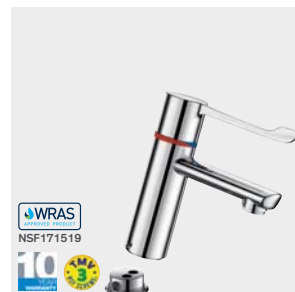

SECURITHERM BIOCLIP sequential mixer

Removable sequential thermostatic BIOCLIP mixer.

- Mixer can be easily removed for cleaning and disinfection
- Progressive temperature control from cold water to 40°C
- Anti-scalding failsafe: shuts off immediately if cold water supply fails
- Flow rate regulated at 7 lpm
- No non-return valves on the inlets
- Smooth interior slows bacterial development

Stocked*		
15mm, lever L. 146	H960515	£350.41
15mm, lever L. 100	H960515L	£347.00
Coppertails, lever L. 146	H9605610*	£389.66
Coppertails, lever L. 100	H9605610L	£383.29