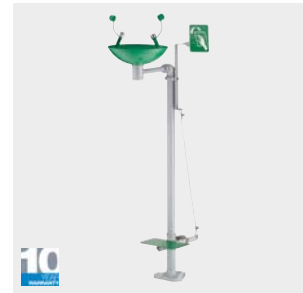

Combination	9203	£830.40
-------------	------	---------

Wall-mounted safety shower

Wall-mounted recessed safety shower with manual control.

- Frost-free system as standard
- Circular shower head Ø 250mm, flow rate 70 lpm at 1 bar (120 lpm at 3 bar)
- ¼-turn valve, flow activated by triangular handle
- Water supply F1"
- Galvanised steel pipes, green powder-coated shower head and handle

Shower	9108	£171.12
--------	------	---------

Wall-mounted eye wash station

Wall-mounted eye wash station with manual control.

- Frost-free system as standard
- 304 stainless steel basin Ø 250mm, flow rate 20 lpm at 3 bar
- Eye wash spray heads fitted with auto-ejecting protective caps
- ¼-turn valve, flow activated by hand control
- Water supply M½"
- Galvanised steel pipes, green powder-coated bowl and control

Wall-mounted	9102	£348.91
--------------	------	---------

Free-standing eye wash station

Free-standing eye wash station with manual and pedal controls.

- Frost-free system as standard
- 304 stainless steel basin Ø 250mm, flow rate 20 lpm at 3 bar
- Eye wash spray heads fitted with auto-ejecting protective caps
- ¼-turn valve, flow activated by hand or pedal controls
- Water supply F1"
- Galvanised steel pipes, green powder-coated bowl and controls

Free-standing	9201	£565.26
---------------	------	---------

Single spray eye wash

Trigger-operated single spray eye wash.

- Eye wash spray head fitted with auto-ejecting protective cap
- Trigger-operated, spring automatically shuts-off spray
- Flow rate 6 lpm at 3 bar
- Integrated aerator with stainless steel double filter
- Ergonomic grip and trigger in green polypropylene