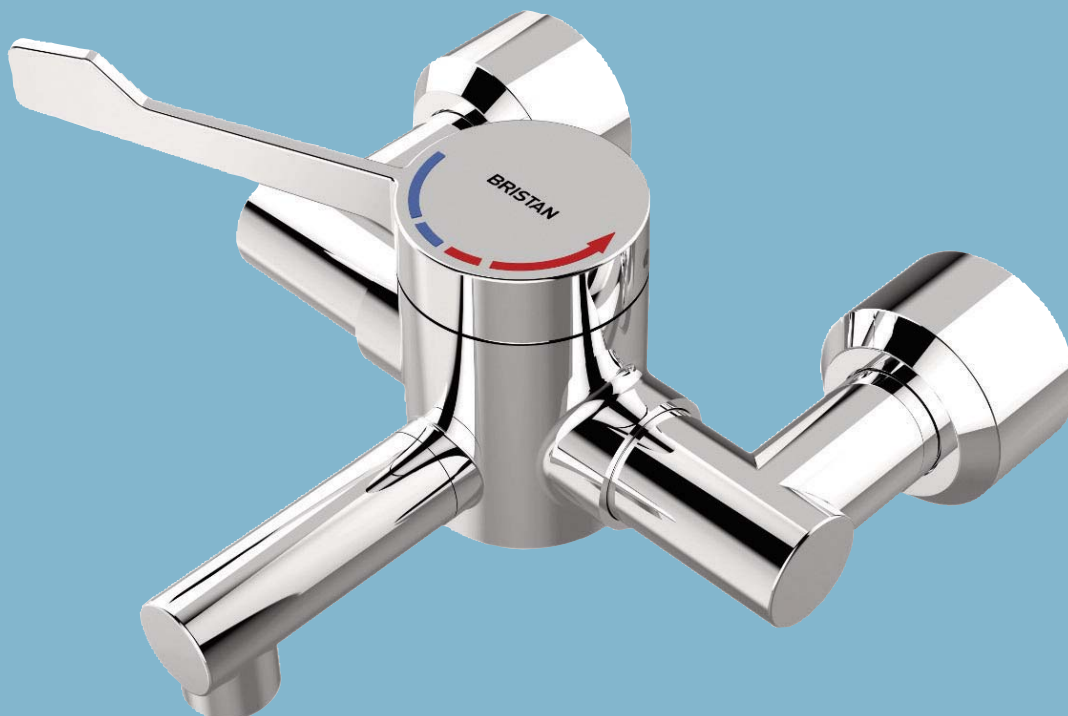

INFECTION CONTROL & SAFETY

- Unique patented features designed to help with infection control
- Integral flushing and easy access filters
- Smooth internal waterways with removable spout
- Easy to fit, use and maintain

£374.17 H64WMT2 (Wall Mounted)

£374.17 H64DMT2 (Deck Mounted)

YOU CAN HAVE IT ALL

For more information call **0844 701 6273**
or visit **www.bristan.com**

BRISTAN

BUILDING ON
A LEGACY OF
ENGINEERING
EXCELLENCE

Faucets

Tel: (01495) 767600 Fax: (01495) 767601 Email: sales@faucets.co.uk

Prices are excluding VAT