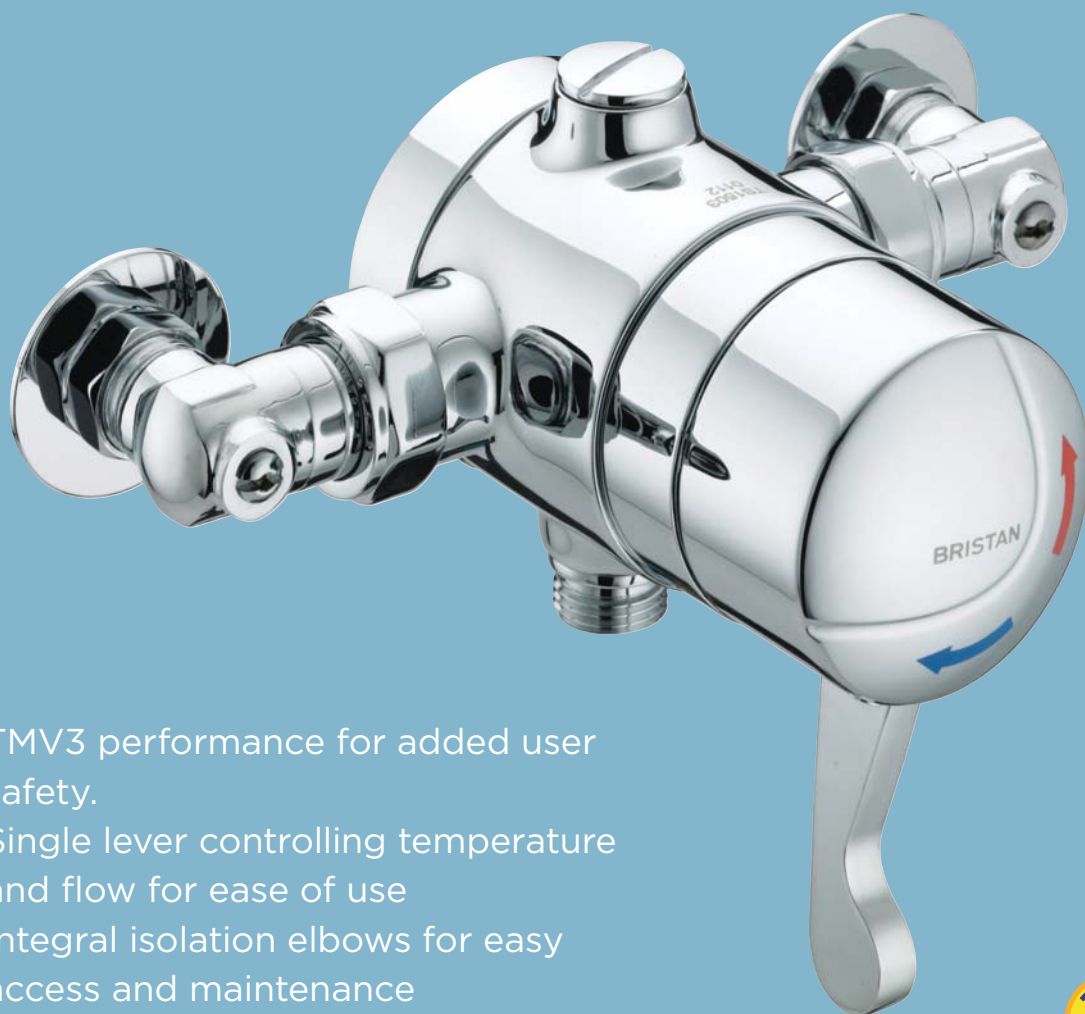

STYLE AND SUBSTANCE

- TMV3 performance for added user safety.
- Single lever controlling temperature and flow for ease of use
- Integral isolation elbows for easy access and maintenance

£357.50 OP TS1503 ISOL C

Prices are excluding VAT

BLENDING BEAUTY WITH FUNCTION

- Concealed shower
- Easy access stainless steel plate for servicing
- Simple isolation and filter cleaning
- Single sequential control for both temperature and flow

Prices are excluding VAT

BLENDING BEAUTY WITH FUNCTION

- TMV3 bar shower for added user safety
- Simple isolation and hot flush mechanism
- Cool touch body protects against contact burns
- Available with easy to use lever handles