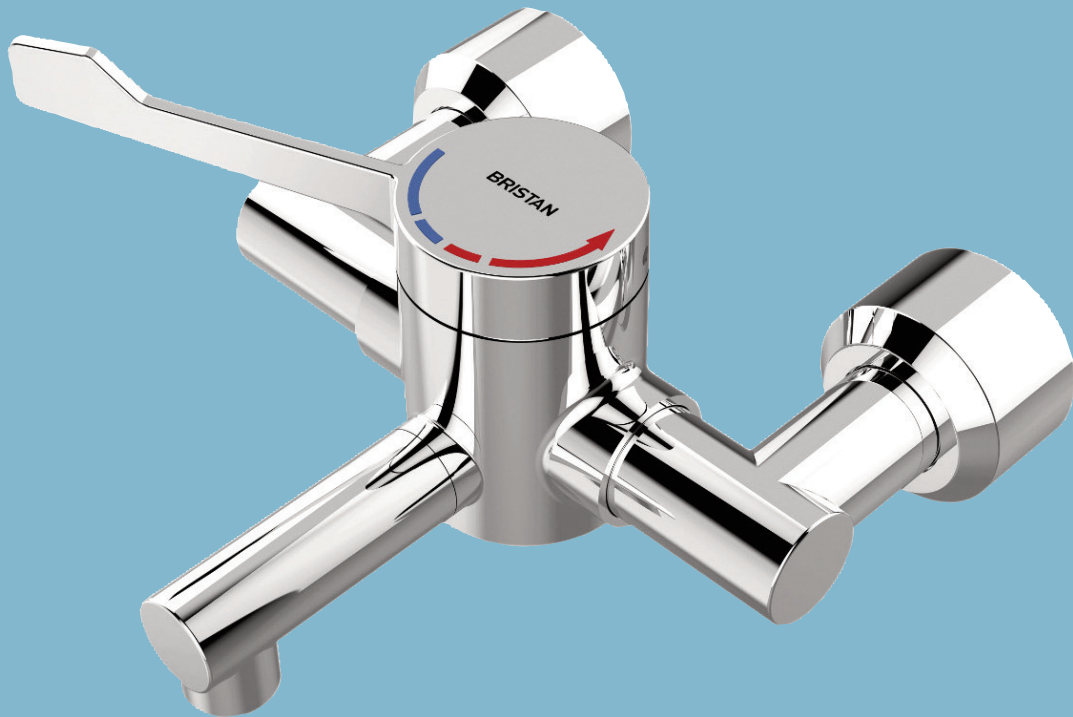

INFECTION CONTROL & SAFETY

- Unique patented features designed to help with infection control
- Integral flushing and easy access filters
- Smooth internal waterways with removable spout
- Easy to fit, use and maintain

£374.17 H64WMT2 (Wall Mounted)

£374.17 H64DMT2 (Deck Mounted)

YOU CAN HAVE IT ALL

For more information call **0844 701 6273**
or visit **www.bristan.com**

BRISTAN

BUILDING ON
A LEGACY OF
ENGINEERING
EXCELLENCE

Faucets

Tel: (01495) 767600 Fax: (01495) 767601 Email: sales@faucets.co.uk

Prices are excluding VAT