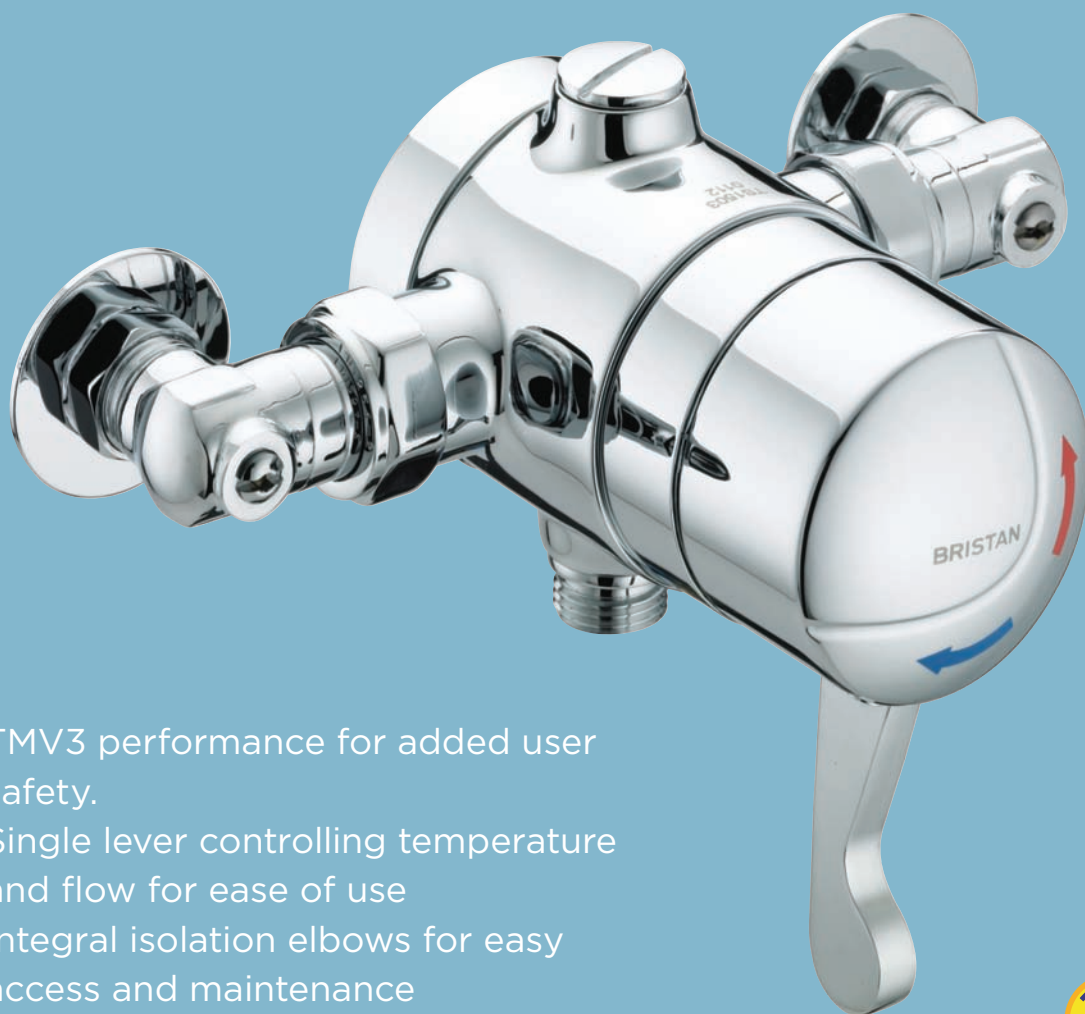

STYLE AND SUBSTANCE

- TMV3 performance for added user safety.
- Single lever controlling temperature and flow for ease of use
- Integral isolation elbows for easy access and maintenance

£357.50 OP TS1503 ISOL C

Prices are excluding VAT

BLENDING BEAUTY WITH FUNCTION

- Concealed shower
- Easy access stainless steel plate for servicing
- Simple isolation and filter cleaning
- Single sequential control for both temperature and flow

Prices are excluding VAT

BLENDING BEAUTY WITH FUNCTION

- TMV3 bar shower for added user safety
- Simple isolation and hot flush mechanism
- Cool touch body protects against contact burns
- Available with easy to use lever handles