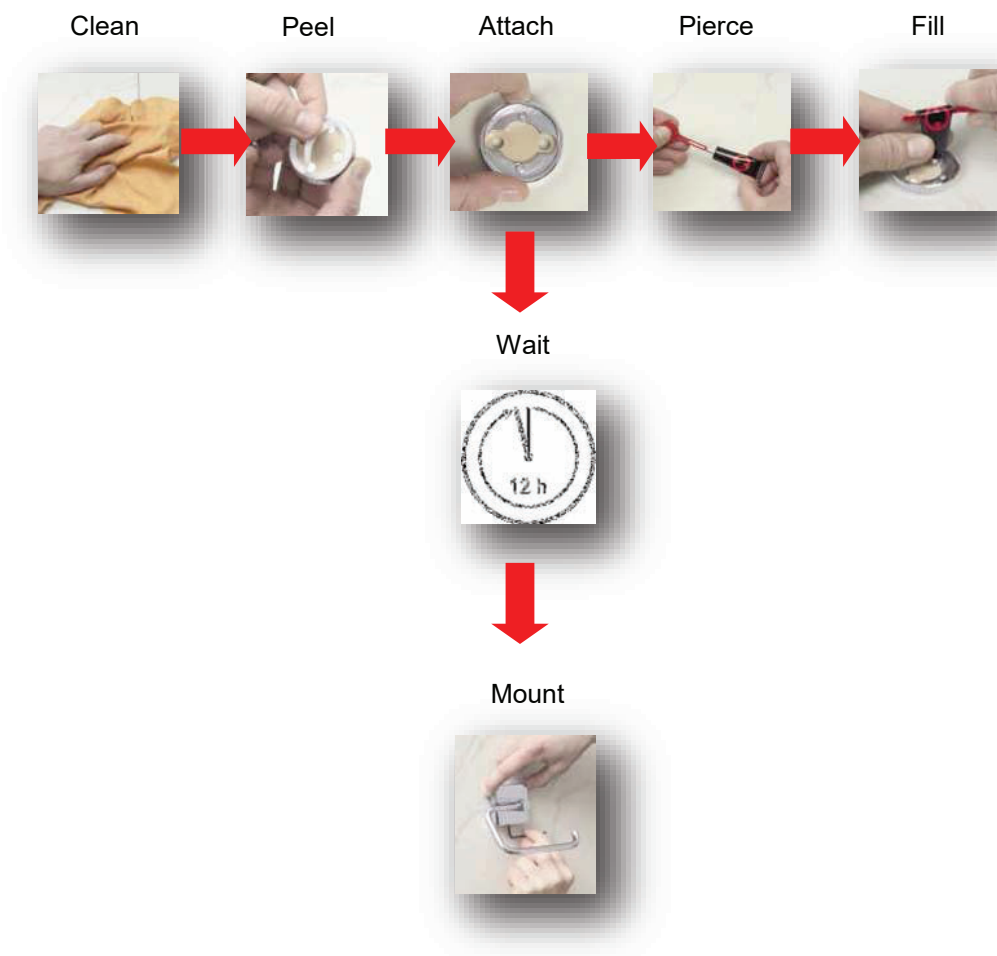

# Never Drill Again<sup>by</sup>

## Bathroom Accessories

Hotel quality bathroom and shower accessories.

German technology that eliminates drilling!

Quick, clean and simple to use.

Permanent and incredibly strong.

Use on: Ceramic tiles, Porcelain, Glass, Natural Stones, Wood, Laminates, Metals, Brick. Virtually any hard, firm surface.

### Simple Installation