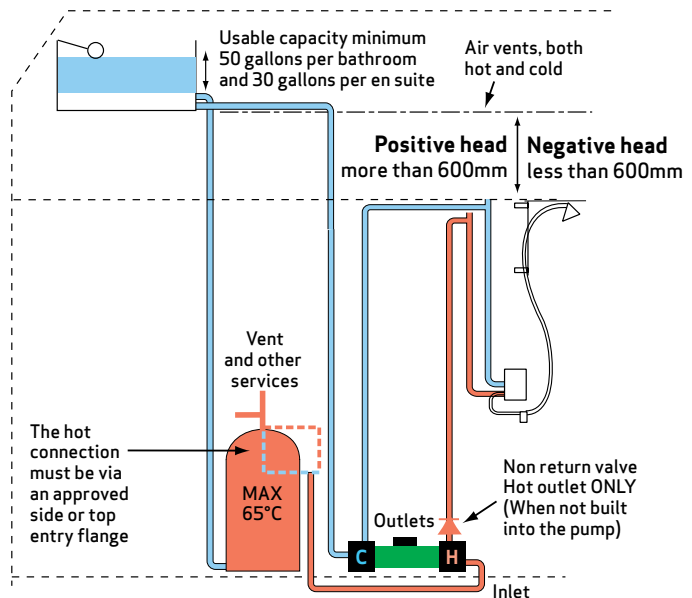

Gravity fed systems: Negative head

This is where there is a natural flow of less than 1ltr/30 seconds through the outlet because it is either above the base of the cold water storage tank or within 600mm of the base. This can occur in loft conversions or where the cold tank is sitting on the joists in the loft. It can also occur anywhere that you mix with the mains cold water, such as a mixer shower or any appliance that has a solenoid, such as an electric shower or washing machine. These pumps activate automatically, even where no natural flow exists.